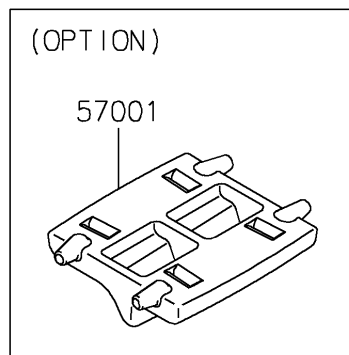

## 2017 Z650 PARTS DIAGRAM

Accessory(Decals)

F2910D

## 2017 Z650 PARTS LIST

Accessory(Decals)

ITEM NAME	PART NUMBER	QUANTITY
RIM STRIPE APPLICATOR (Ref # 57001)	57001-1752	1
WHEEL RIM TAPE, GREEN (Ref # 99994)	99994-0932	1
WHEEL RIM TAPE, SILVER (Ref # 99994A)	99994-0933	1