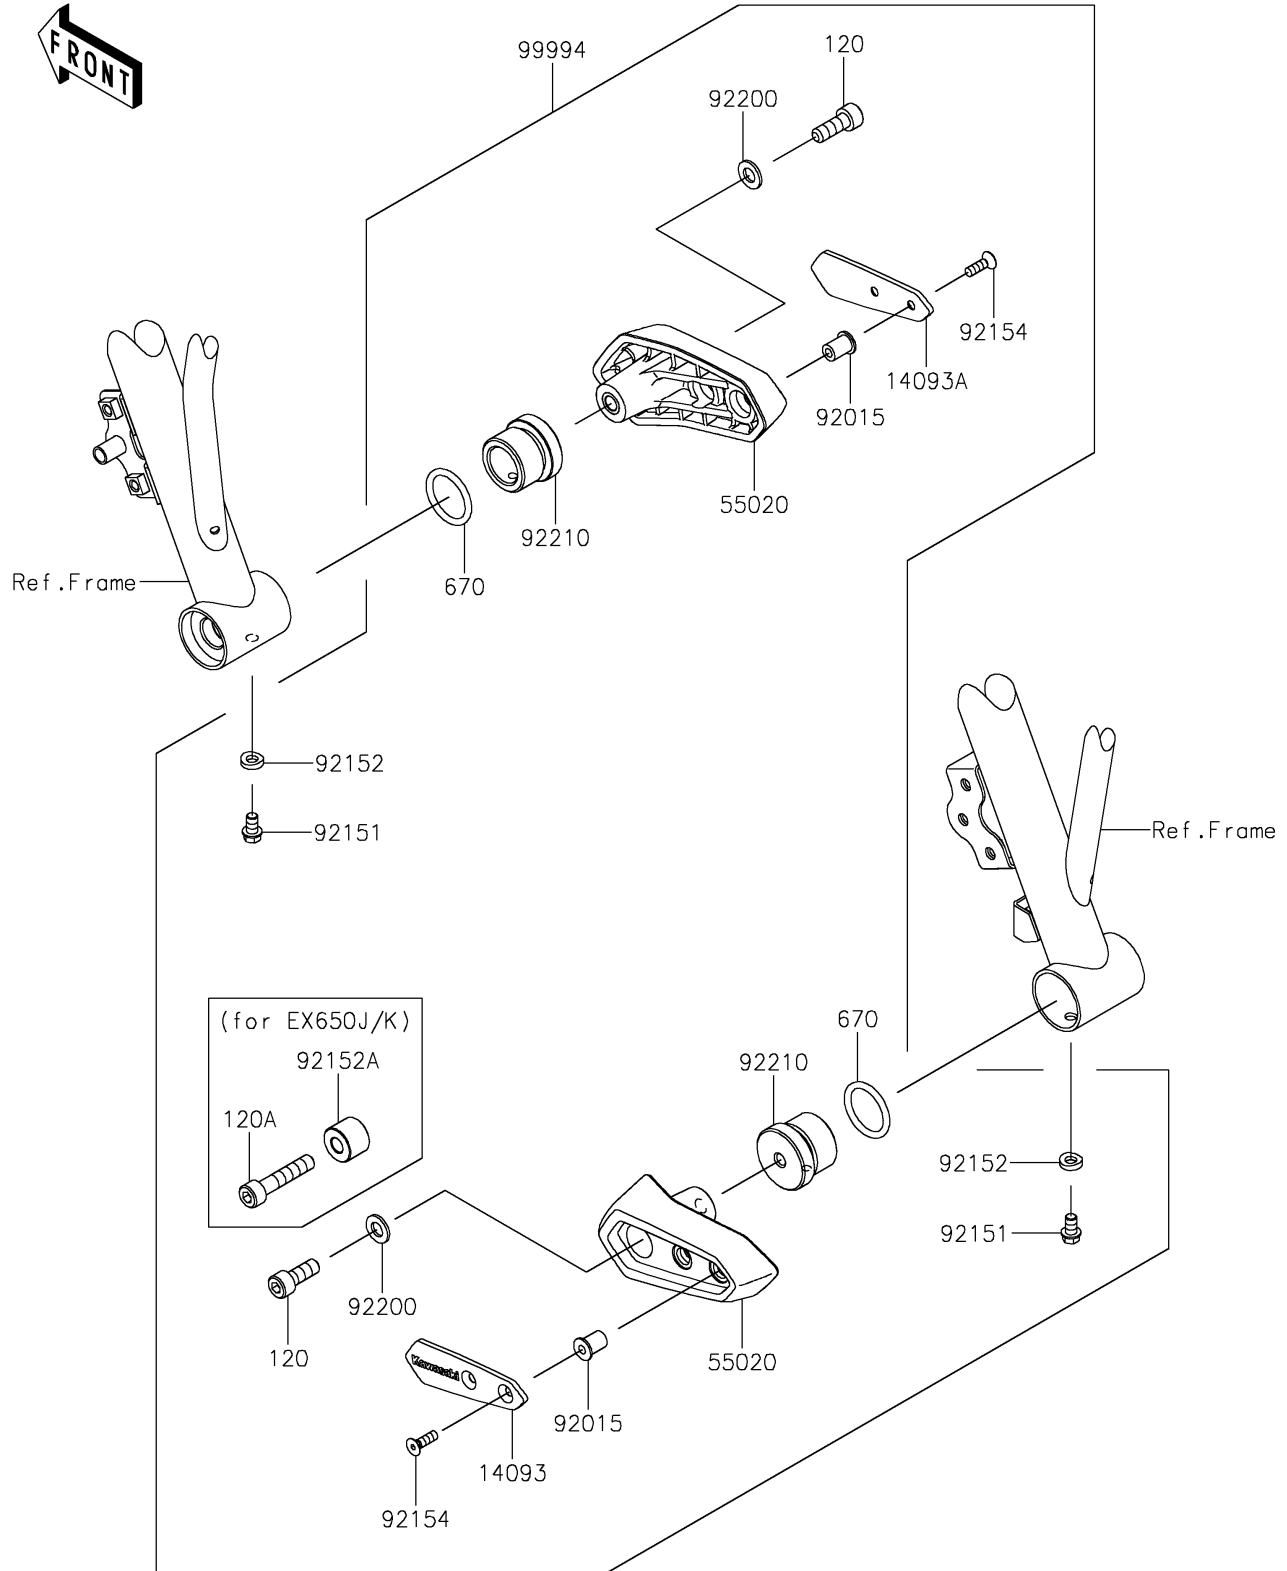

## 2017 Z650 PARTS DIAGRAM

Accessory(Frame Slider)

F2910B

## 2017 Z650 PARTS LIST

Accessory(Frame Slider)

ITEM NAME	PART NUMBER	QUANTITY
BOLT-SOCKET,8X22 (Ref # 120)	120CA0822	1
BOLT-SOCKET,8X40 (Ref # 120A)	120CA0840	1
COVER,SLIDER,LH (Ref # 14093)	14093-0350	1
COVER,SLIDER,RH (Ref # 14093A)	14093-0351	1
GUARD (Ref # 55020)	55020-1997	1
O RING,26MM (Ref # 670)	670B3026	1
NUT,WELL,5MM (Ref # 92015)	92015-1757	1
BOLT,6X10 (Ref # 92151)	92151-1277	1
COLLAR,6.3X12 (Ref # 92152)	92152-2236	1
COLLAR,8.3X20X15 (Ref # 92152A)	92152-2237	1
BOLT,SOCKET,5X16 (Ref # 92154)	92154-1014	1
WASHER,8.4X16X1.6 (Ref # 92200)	92200-0807	1
NUT (Ref # 92210)	92210-1505	1
KIT-ACCESSORY,FRAME SLIDER (Ref # 99994)	99994-0797	1