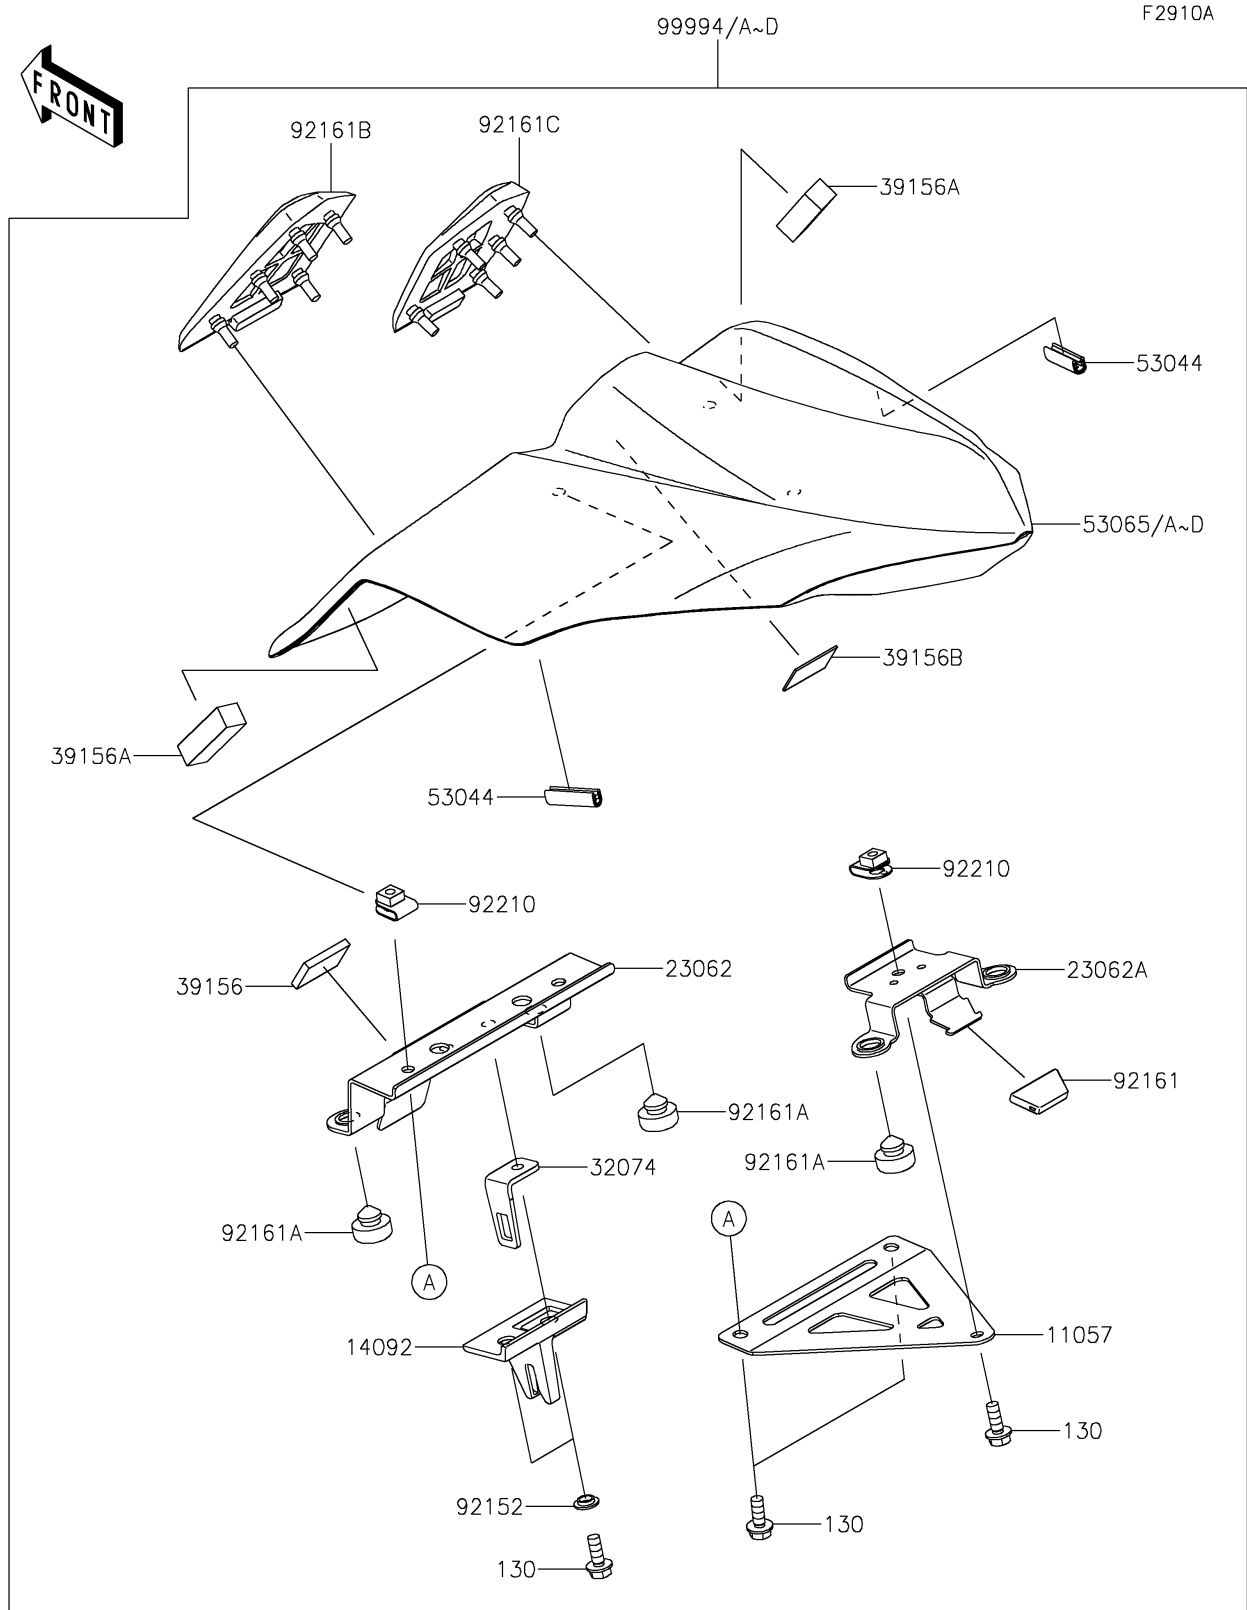

2017 Z650 PARTS DIAGRAM

Accessory(Single Seat Cover)

2017 Z650 PARTS LIST

Accessory(Single Seat Cover)

ITEM NAME	PART NUMBER	QUANTITY
BRACKET,SEAT COVER (Ref # 11057)	11057-0808	1
BOLT-FLANGED,6X16 (Ref # 130)	130BA0616	1
COVER (Ref # 14092)	14092-0248	1
BRACKET-COMP (Ref # 23062)	23062-0907	1
BRACKET-COMP (Ref # 23062A)	23062-0914	1
BRACKET-LOCK (Ref # 32074)	32074-0017	1
PAD,20X30X4 (Ref # 39156)	39156-0705	1
PAD,13X43X12 (Ref # 39156A)	39156-0978	1
PAD,20X30X1 (Ref # 39156B)	39156-2199	1
TRIM,L=30 (Ref # 53044)	53044-0001	1
COVER SEAT,P.F.S.WHITE (Ref # 53065B)	53065-0039-40X	1
COVER SEAT,M.S.BLACK (Ref # 53065C)	53065-0039-660	1
COLLAR (Ref # 92152)	92152-0250	1
DAMPER (Ref # 92161)	92161-0629	1
DAMPER,10X20X8 (Ref # 92161A)	92161-0855	1
DAMPER,COVER SEAT,LH (Ref # 92161B)	92161-1855	1
DAMPER,COVER SEAT,RH (Ref # 92161C)	92161-1856	1
NUT,6MM (Ref # 92210)	92210-0277	1
KIT,SINGLE SEAT COVER,WHITE (Ref # 99994B)	99994-0796-40X	1
KIT,SINGLE SEAT COVER,M.S.BLK (Ref # 99994C)	99994-0796-660	1