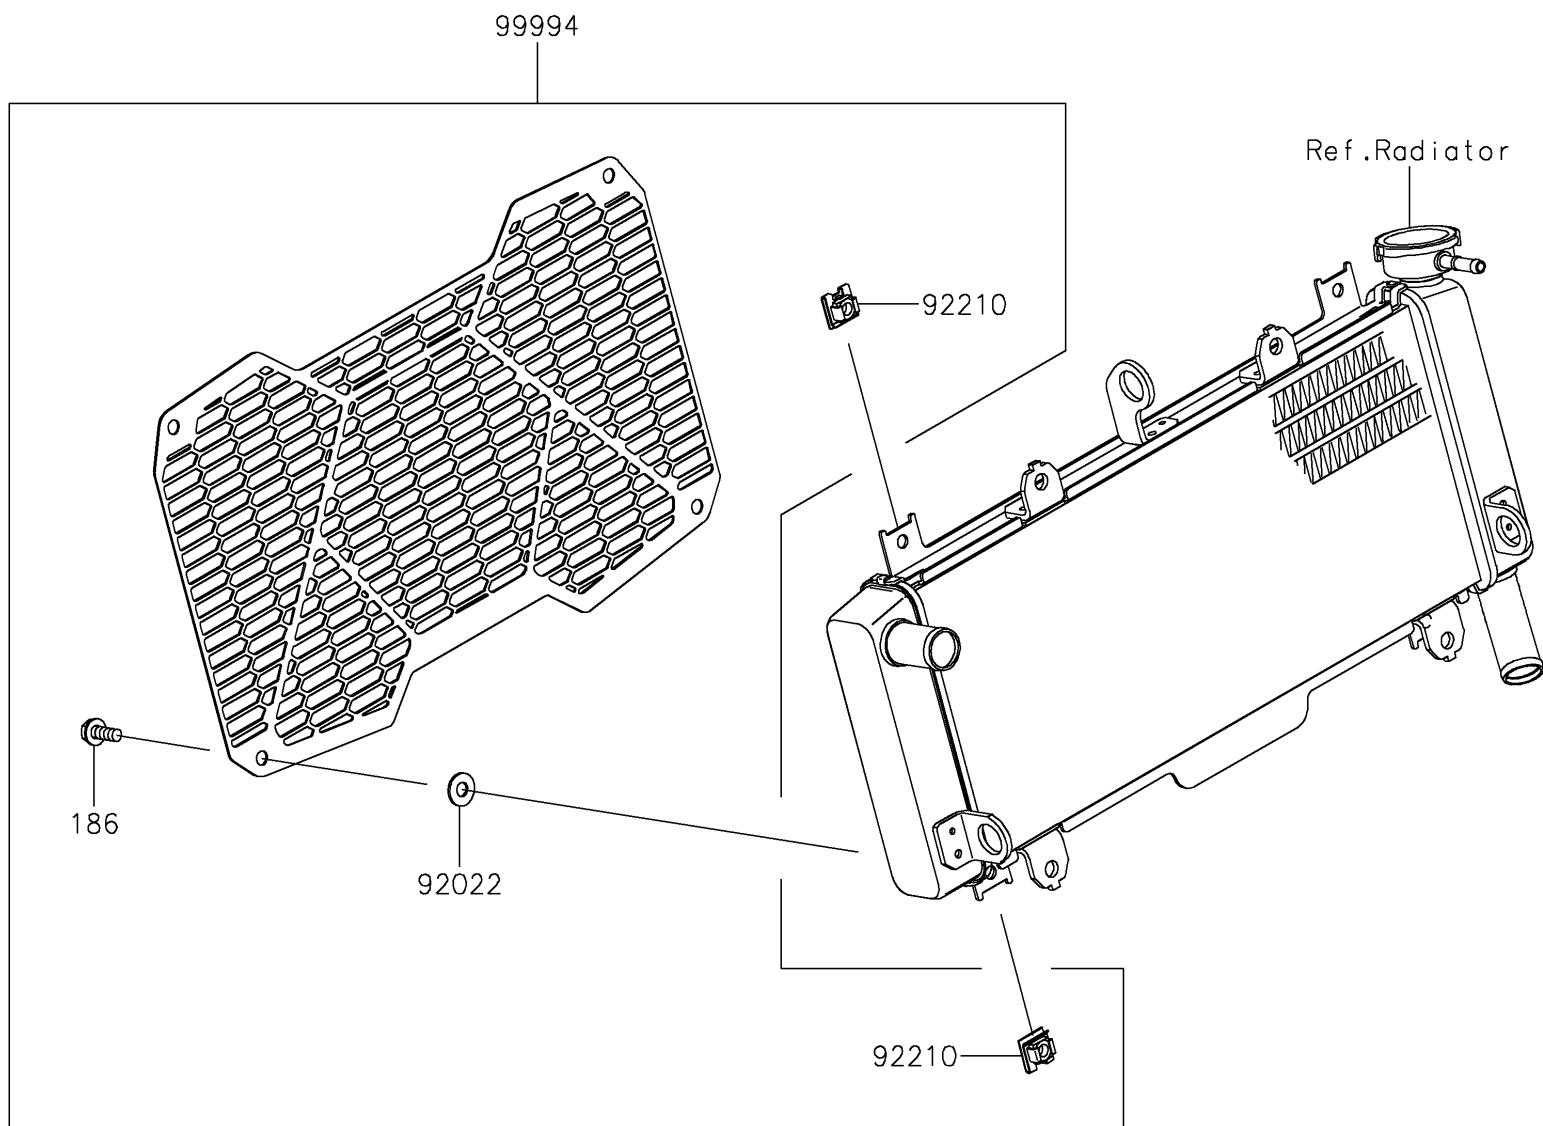

## 2017 Z650 PARTS DIAGRAM

Accessory(Radiator Screen)

F2910

## 2017 Z650 PARTS LIST

Accessory(Radiator Screen)

ITEM NAME	PART NUMBER	QUANTITY
BOLT-UPSET-WP (Ref # 186)	186BA0616	1
WASHER,7X16X1.2 (Ref # 92022)	92022-024	1
NUT,CLIP,6MM (Ref # 92210)	92210-0867	1
KIT-ACCESSORY,RADIATOR SCREEN (Ref # 99994)	99994-0795	1