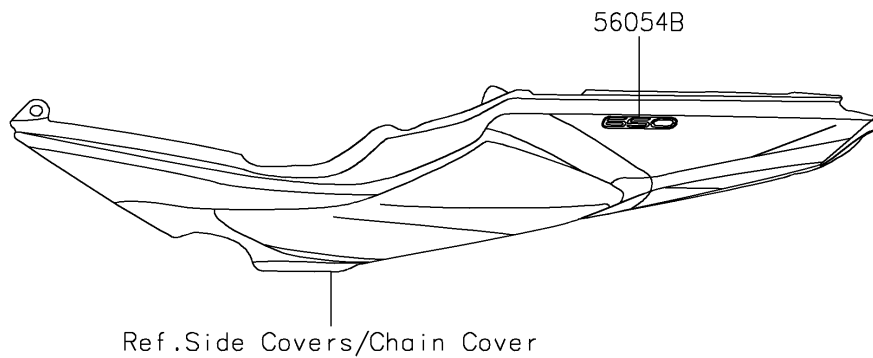

## 2017 Z650 PARTS DIAGRAM

Decals(Black)(GHF)

F2861

## 2017 Z650 PARTS LIST

Decals(Black)(GHF)

ITEM NAME	PART NUMBER	QUANTITY
MARK,FUEL TANK,KAWASAKI (Ref # 56054)	56054-2134	1
MARK,SHROUD,Z (Ref # 56054A)	56054-2135	1
MARK,TAIL COVER,650 (Ref # 56054B)	56054-2160	1
PATTERN,SHROUD,LH (Ref # 56075)	56075-2385	1
PATTERN,SHROUD,RH (Ref # 56075A)	56075-2386	1