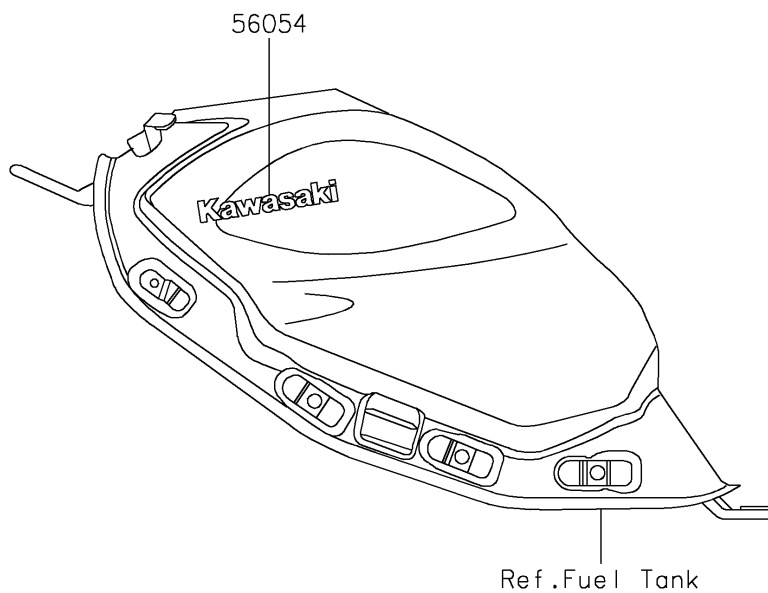

## 2017 Z650 PARTS DIAGRAM

Decals(Black)(GHF)

F2861

## 2017 Z650 PARTS LIST

Decals(Black)(GHF)

ITEM NAME	PART NUMBER	QUANTITY
MARK,FUEL TANK,KAWASAKI (Ref # 56054)	56054-2134	1
MARK,SHROUD,Z (Ref # 56054A)	56054-2135	1
MARK,TAIL COVER,650 (Ref # 56054B)	56054-2160	1
PATTERN,SHROUD,LH (Ref # 56075)	56075-2385	1
PATTERN,SHROUD,RH (Ref # 56075A)	56075-2386	1