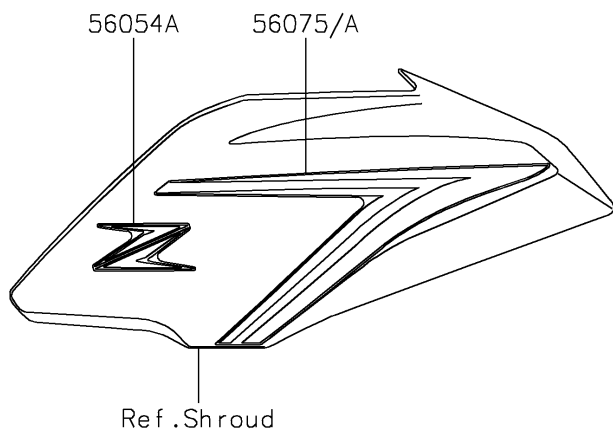

## 2017 Z650 PARTS DIAGRAM

Decals(Black)(GHF)

F2861

## 2017 Z650 PARTS LIST

Decals(Black)(GHF)

ITEM NAME	PART NUMBER	QUANTITY
MARK,FUEL TANK,KAWASAKI (Ref # 56054)	56054-2134	1
MARK,SHROUD,Z (Ref # 56054A)	56054-2135	1
MARK,TAIL COVER,650 (Ref # 56054B)	56054-2160	1
PATTERN,SHROUD,LH (Ref # 56075)	56075-2385	1
PATTERN,SHROUD,RH (Ref # 56075A)	56075-2386	1