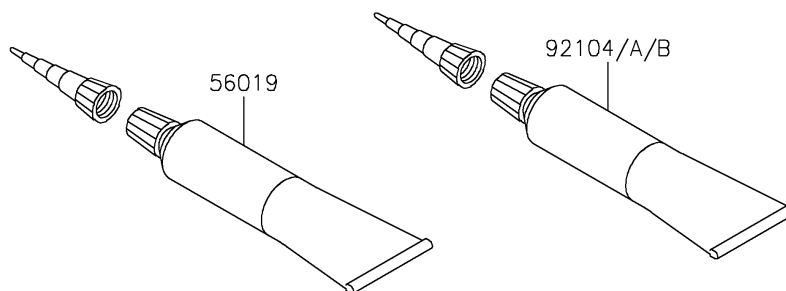

2017 Z650 PARTS DIAGRAM

Owner's Tools

F2810

2017 Z650 PARTS LIST

Owner's Tools

ITEM NAME	PART NUMBER	QUANTITY
TOOL-KIT (Ref # 56007)	56007-0149	1
BAG,TOOL (Ref # 56008)	56008-0036	1
GASKET-LIQUID,TB1211,WHITE (Ref # 56019)	56019-120	1
GASKET-LIQUID,TB1211F,CLEAR (Ref # 92104)	92104-0004	1
GASKET-LIQUID,TB1216B,BLACK (Ref # 92104A)	92104-1064	1
GASKET-LIQUID,TB1207B,BLACK (Ref # 92104B)	92104-2068	1
GRIP-SCREW DRIVER (Ref # 92106)	92106-0004	1
TOOL-DRIVER,#2PHILLIPS&SLOT (Ref # 92107)	92107-0019	1
TOOL-WRENCH,BOX END,22MM (Ref # 92110)	92110-0064	1
TOOL-WRENCH,BOX END,27MM (Ref # 92110A)	92110-0065	1
TOOL-WRENCH,HOOK SPANNER,R37.5 (Ref # 92110B)	92110-0558	1
TOOL-WRENCH,OPEN END,10X12 (Ref # 92110C)	92110-0564	1
TOOL-WRENCH,OPEN END,12X14 (Ref # 92110D)	92110-0565	1
TOOL-WRENCH,ALLEN,4MM (Ref # 92110E)	92110-0567	1
TOOL-BAR,WRENCH (Ref # 92111)	92111-0008	1
TOOL-PLIERS (Ref # 92112)	92112-0007	1