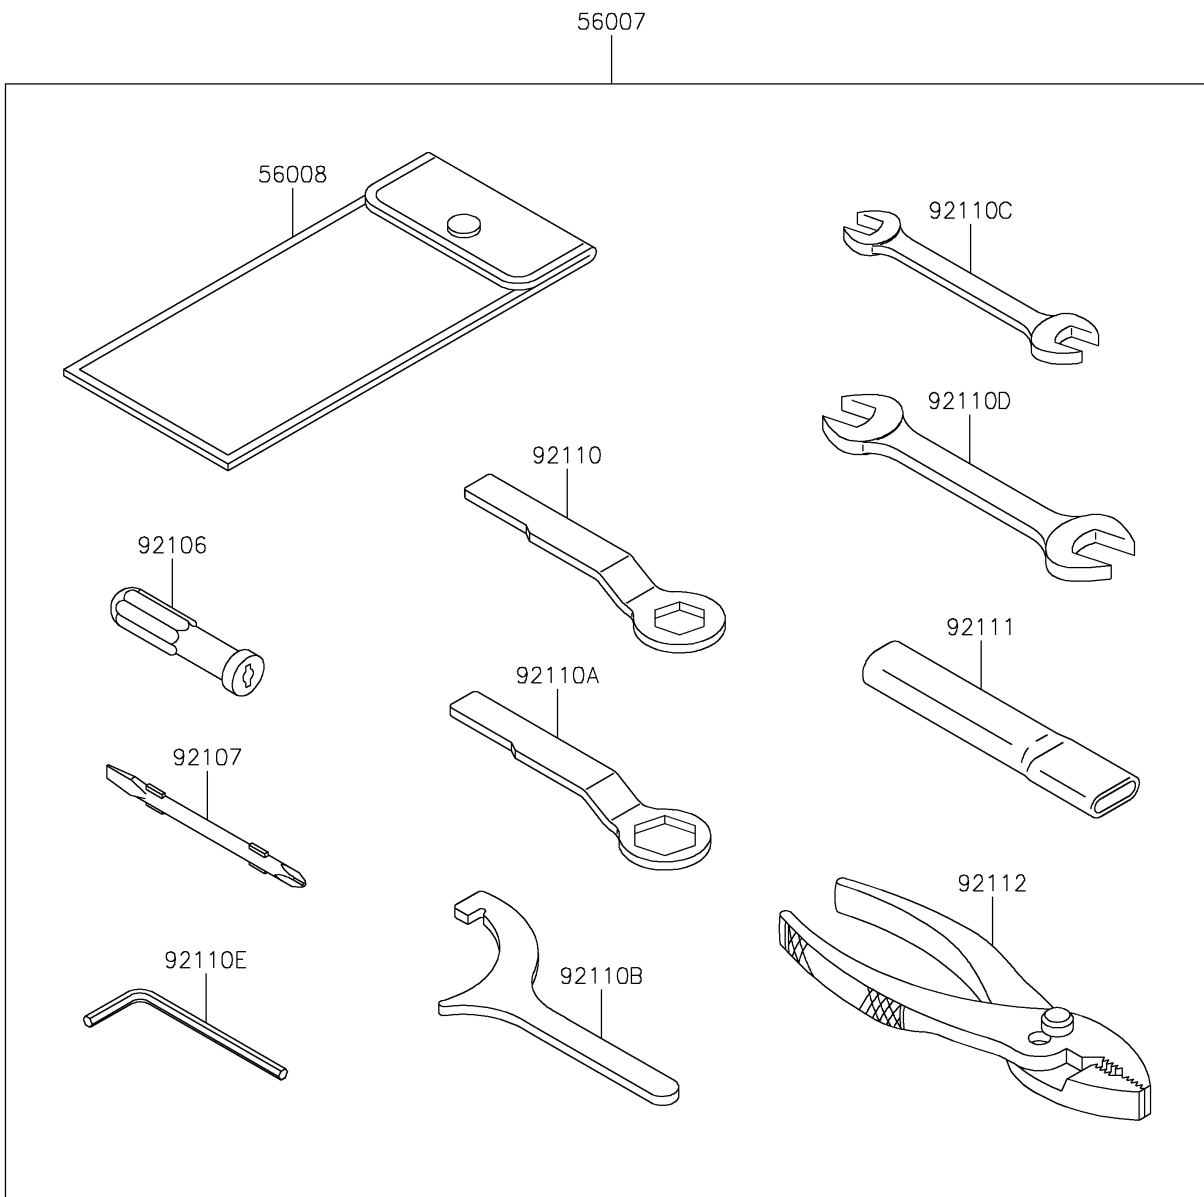

2017 Z650 PARTS DIAGRAM

Owner's Tools

F2810

2017 Z650 PARTS LIST

Owner's Tools

ITEM NAME	PART NUMBER	QUANTITY
TOOL-KIT (Ref # 56007)	56007-0149	1
BAG,TOOL (Ref # 56008)	56008-0036	1
GASKET-LIQUID,TB1211,WHITE (Ref # 56019)	56019-120	1
GASKET-LIQUID,TB1211F,CLEAR (Ref # 92104)	92104-0004	1
GASKET-LIQUID,TB1216B,BLACK (Ref # 92104A)	92104-1064	1
GASKET-LIQUID,TB1207B,BLACK (Ref # 92104B)	92104-2068	1
GRIP-SCREW DRIVER (Ref # 92106)	92106-0004	1
TOOL-DRIVER,#2PHILLIPS&SLOT (Ref # 92107)	92107-0019	1
TOOL-WRENCH,BOX END,22MM (Ref # 92110)	92110-0064	1
TOOL-WRENCH,BOX END,27MM (Ref # 92110A)	92110-0065	1
TOOL-WRENCH,HOOK SPANNER,R37.5 (Ref # 92110B)	92110-0558	1
TOOL-WRENCH,OPEN END,10X12 (Ref # 92110C)	92110-0564	1
TOOL-WRENCH,OPEN END,12X14 (Ref # 92110D)	92110-0565	1
TOOL-WRENCH,ALLEN,4MM (Ref # 92110E)	92110-0567	1
TOOL-BAR,WRENCH (Ref # 92111)	92111-0008	1
TOOL-PLIERS (Ref # 92112)	92112-0007	1