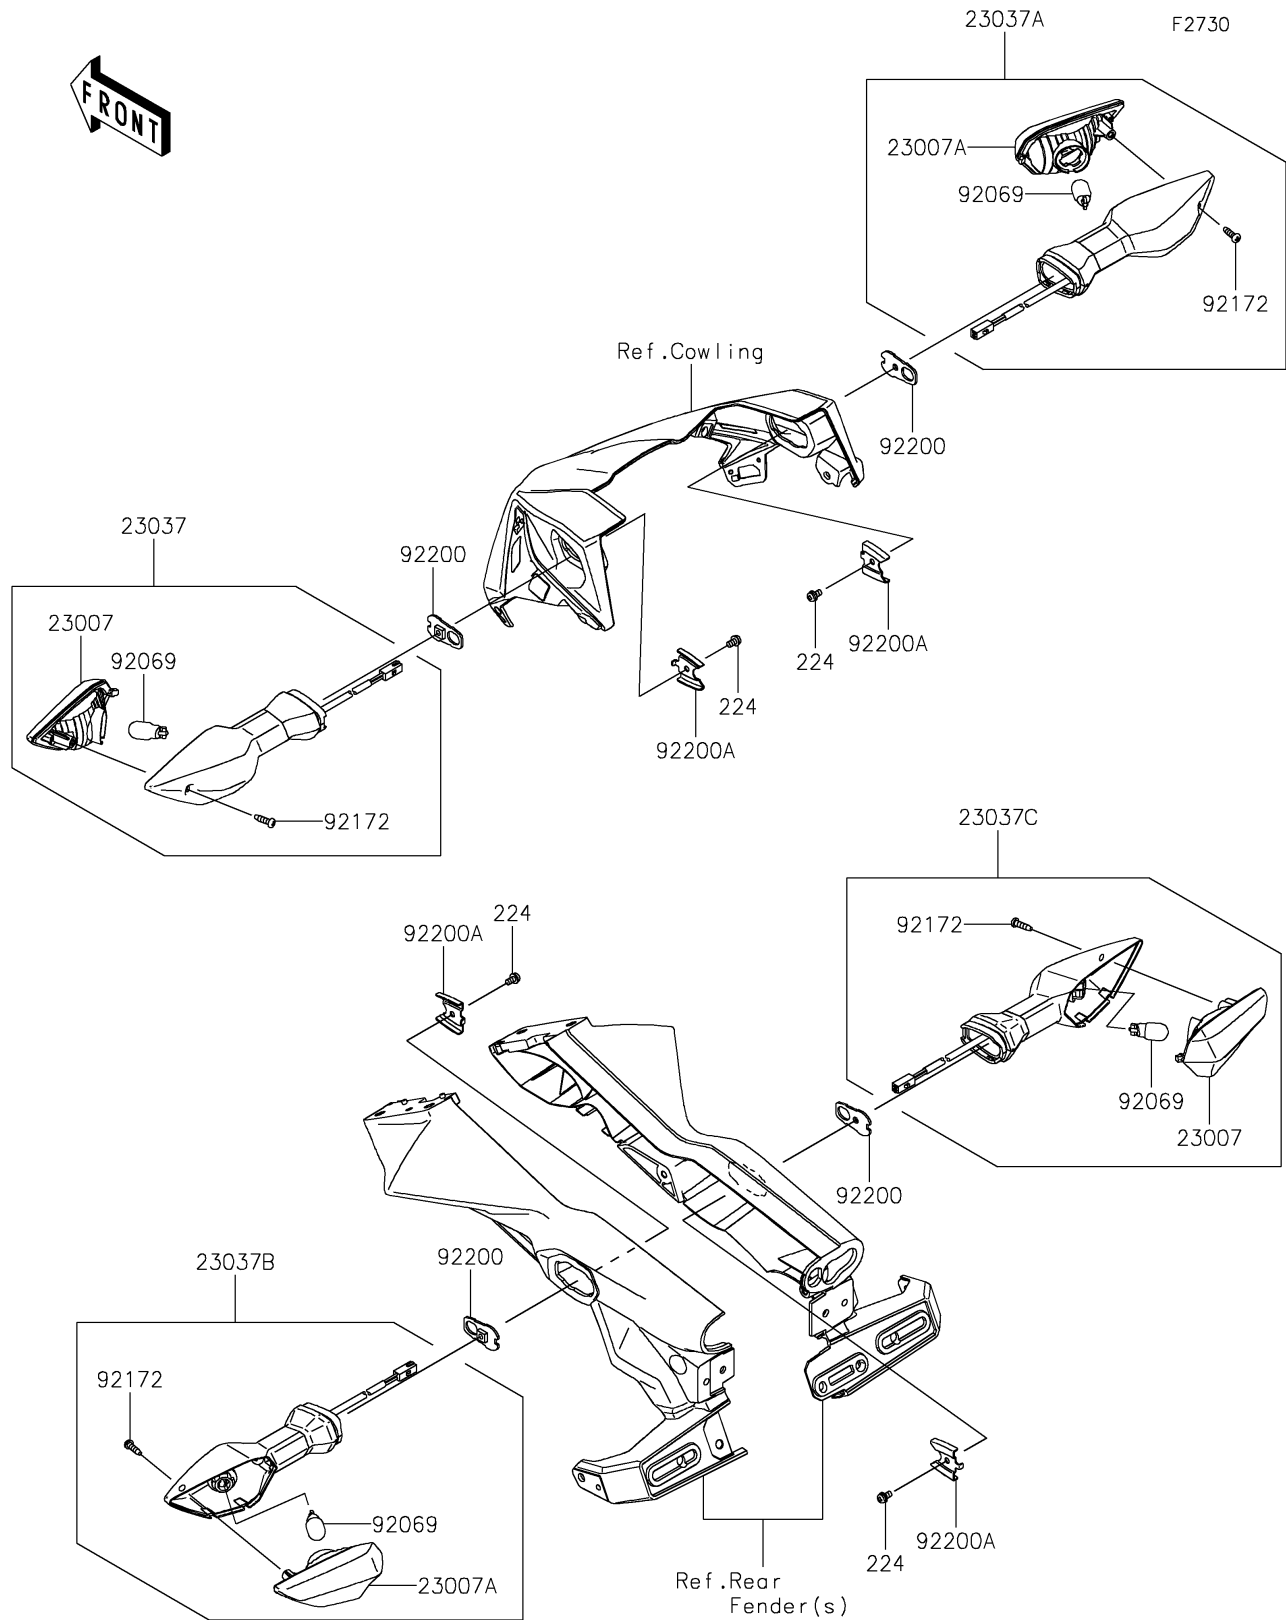

2017 Z650 PARTS DIAGRAM

Turn Signals

2017 Z650 PARTS LIST

Turn Signals

ITEM NAME	PART NUMBER	QUANTITY
SCREW-PAN-WP-CROS,4X8 (Ref # 224)	224AB0408	1
LENS-COMP (Ref # 23007)	23007-0205	1
LENS-COMP (Ref # 23007A)	23007-0206	1
LAMP-ASSY-SIGNAL,FR,LH (Ref # 23037)	23037-0330	1
LAMP-ASSY-SIGNAL,FR,RH (Ref # 23037A)	23037-0331	1
LAMP-ASSY-SIGNAL,RR,LH (Ref # 23037B)	23037-0332	1
LAMP-ASSY-SIGNAL,RR,RH (Ref # 23037C)	23037-0333	1
BULB,12V 10W (Ref # 92069)	92069-0090	1
SCREW,4X14 (Ref # 92172)	92172-1117	1
WASHER,NUT 4MM (Ref # 92200)	92200-0854	1
WASHER (Ref # 92200A)	92200-0855	1