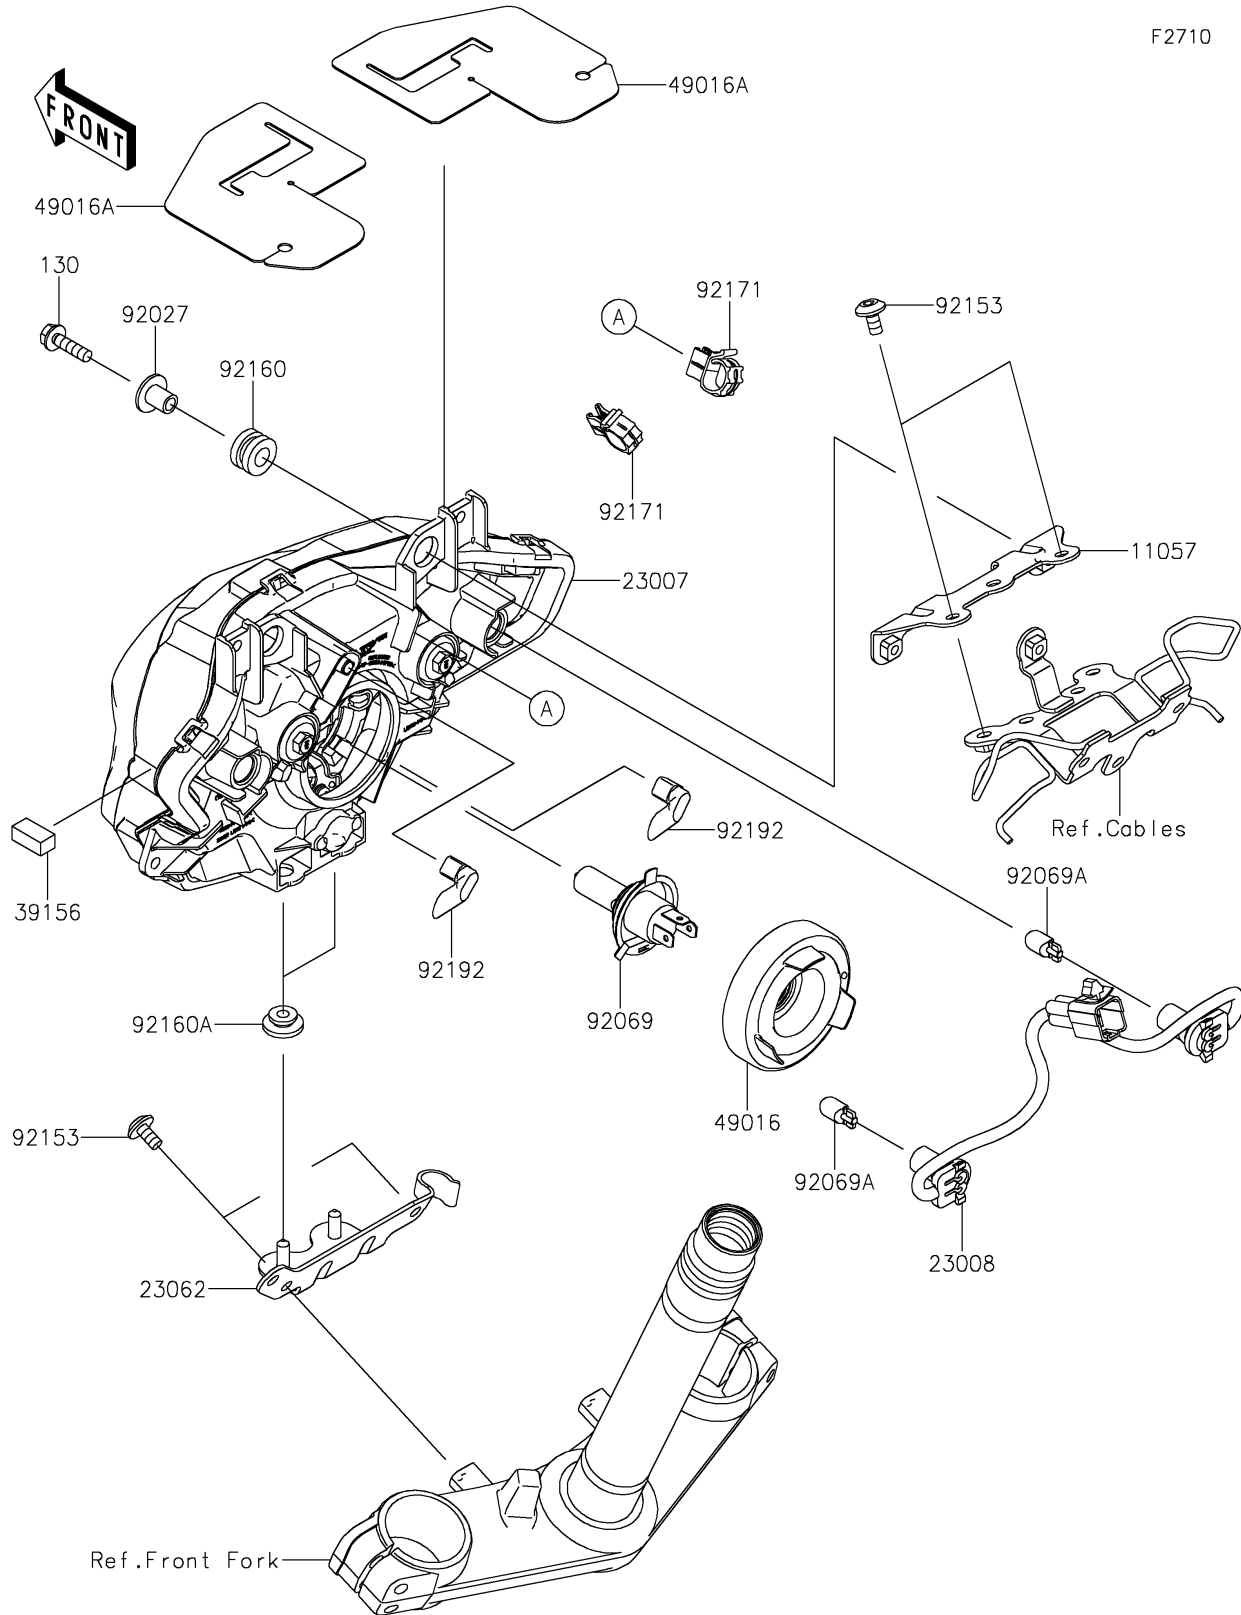

2017 Z650 PARTS DIAGRAM

Headlight(s)

2017 Z650 PARTS LIST

Headlight(s)

ITEM NAME	PART NUMBER	QUANTITY
BRACKET,HEAD LAMP,UPP (Ref # 11057)	11057-0142	1
BOLT-FLANGED,6X22 (Ref # 130)	130BA0622	1
LENS-COMP,HEAD LAMP (Ref # 23007)	23007-0207	1
SOCKET-ASSY (Ref # 23008)	23008-0177	1
BRACKET-COMP,HEAD LAMP,LWR (Ref # 23062)	23062-0876	1
PAD,20X8X10 (Ref # 39156)	39156-1968	1
COVER-SEAL (Ref # 49016)	49016-0642	1
COVER-SEAL (Ref # 49016A)	49016-0646	1
COLLAR,6.5X10X14.1 (Ref # 92027)	92027-1183	1
BULB,12V 60/55W,H4 (Ref # 92069)	92069-0050	1
BULB,12V 5W (Ref # 92069A)	92069-1016	1
BOLT,SOCKET,6X12 (Ref # 92153)	92153-1948	1
DAMPER,10X20X12 (Ref # 92160)	92160-1167	1
DAMPER (Ref # 92160A)	92160-1613	1
CLAMP,EDGE CLIP (Ref # 92171)	92171-1722	1
TUBE,BREATHER (Ref # 92192)	92192-1528	1