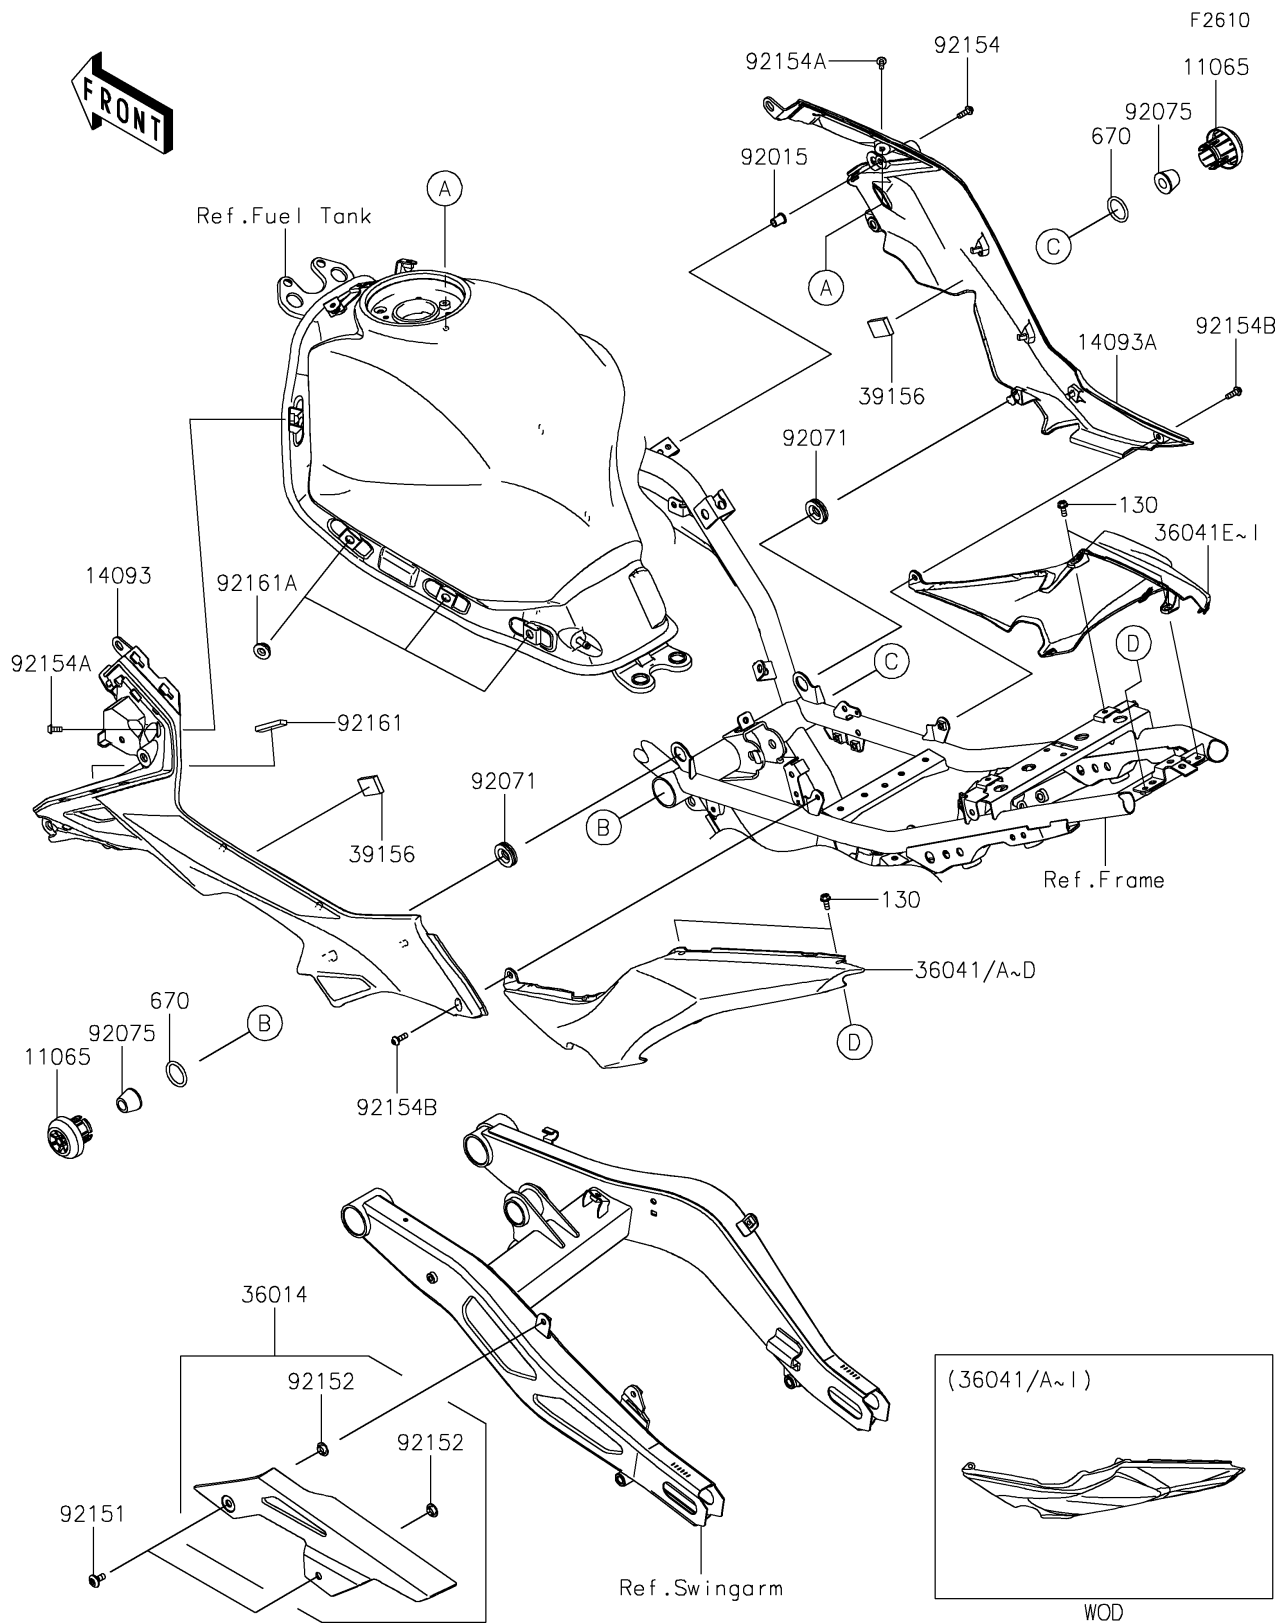

2017 Z650 PARTS DIAGRAM

Side Covers/Chain Cover

2017 Z650 PARTS LIST

Side Covers/Chain Cover

ITEM NAME	PART NUMBER	QUANTITY
CAP (Ref # 11065)	11065-0956	1
BOLT-FLANGED,5X12 (Ref # 130)	130BA0512	1
COVER,KNEE GRIP,LH (Ref # 14093)	14093-0613	1
COVER,KNEE GRIP,RH (Ref # 14093A)	14093-0614	1
CASE-CHAIN (Ref # 36014)	36014-0044	1
COVER-TAIL,LH,P.F.S.WHITE (Ref # 36041B)	36041-0033-40X	1
COVER-TAIL,LH,M.S.BLACK (Ref # 36041C)	36041-0033-660	1
COVER-TAIL,RH,P.F.S.WHITE (Ref # 36041G)	36041-0034-40X	1
COVER-TAIL,RH,M.S.BLACK (Ref # 36041H)	36041-0034-660	1
PAD,20X30X6 (Ref # 39156)	39156-1751	1
O RING,25MM (Ref # 670)	670B3025	1
NUT,WELL,5MM (Ref # 92015)	92015-1757	1
GROMMET (Ref # 92071)	92071-1043	1
DAMPER,CAP (Ref # 92075)	92075-039	1
BOLT,SOCKET,6X14 (Ref # 92151)	92151-1654	1
COLLAR,8.8X11.2X4 (Ref # 92152)	92152-0909	1
BOLT,SOCKET,5X16 (Ref # 92154)	92154-0209	1
BOLT,SOCKET,5X12 (Ref # 92154A)	92154-1421	1
BOLT,SOCKET,5X16 (Ref # 92154B)	92154-1701	1
DAMPER,TANK COVER (Ref # 92161)	92161-0804	1
DAMPER,6X20X7.5 (Ref # 92161A)	92161-1937	1