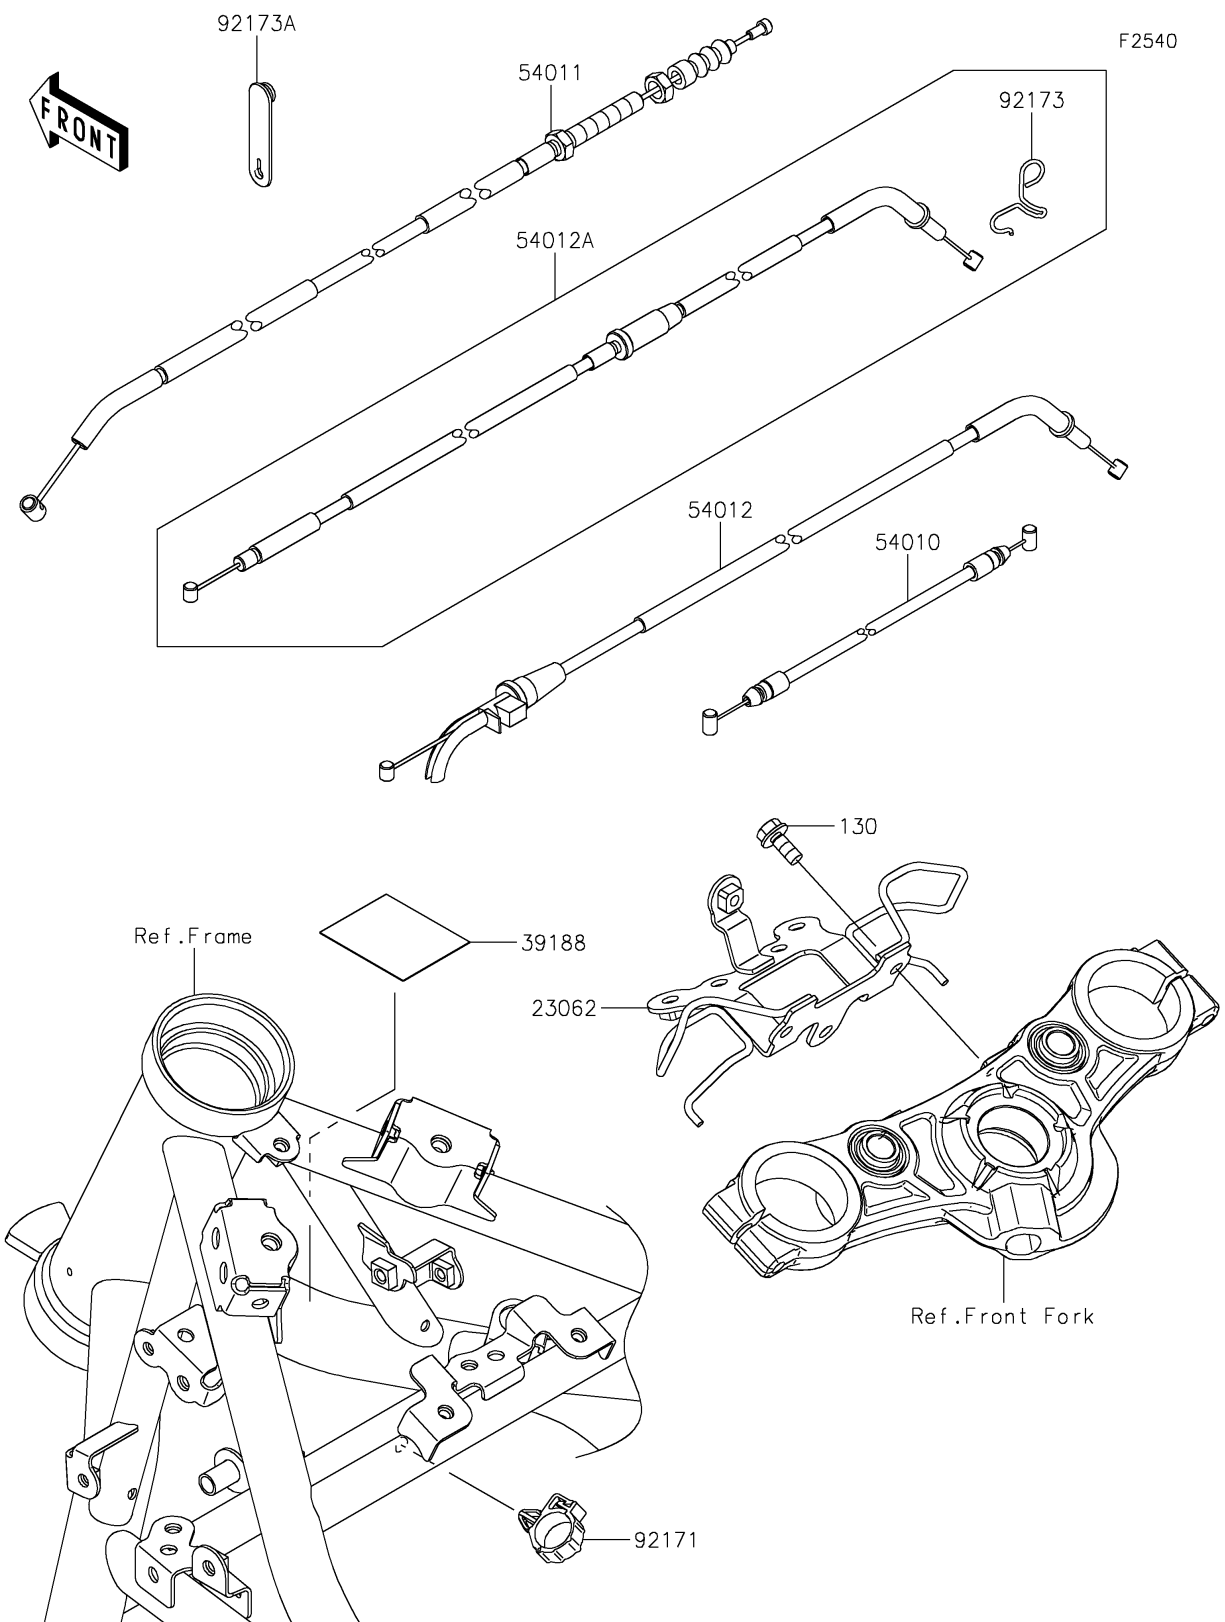

2017 Z650 PARTS DIAGRAM

Cables

2017 Z650 PARTS LIST

Cables

ITEM NAME	PART NUMBER	QUANTITY
BOLT-FLANGED,6X14 (Ref # 130)	130BA0614	1
BRACKET-COMP,METER (Ref # 23062)	23062-0878	1
TAPE,40X50 (Ref # 39188)	39188-0049	1
CABLE,SEAT LOCK (Ref # 54010)	54010-0612	1
CABLE-CLUTCH (Ref # 54011)	54011-0617	1
CABLE-THROTTLE,OPENING (Ref # 54012)	54012-0640	1
CABLE-THROTTLE,CLOSING (Ref # 54012A)	54012-0641	1
CLAMP,BRAKE HOSE (Ref # 92171)	92171-0316	1
CLAMP,THROTTLE CABLE (Ref # 92173)	92173-0727	1
CLAMP,RUBBER PLATE (Ref # 92173A)	92173-1229	1