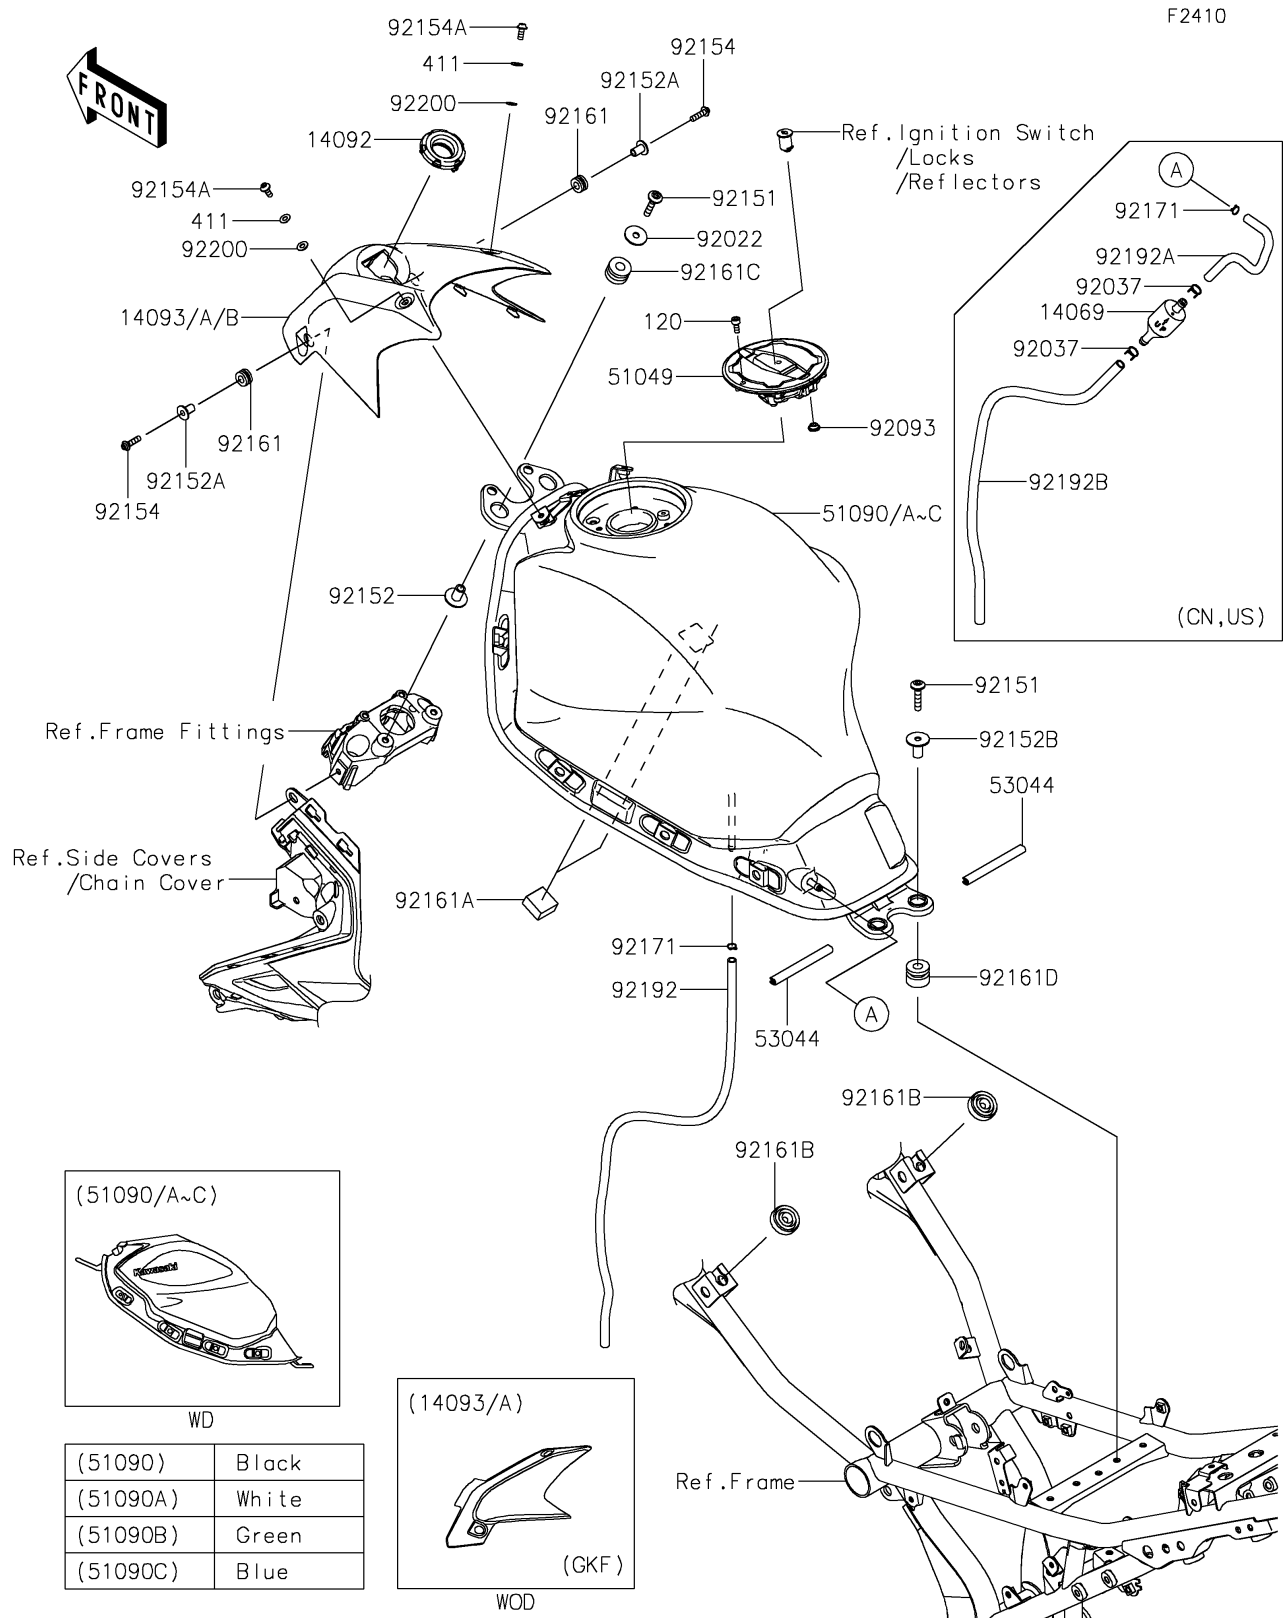

2017 Z650 PARTS DIAGRAM

Fuel Tank

2017 Z650 PARTS LIST

Fuel Tank

ITEM NAME	PART NUMBER	QUANTITY
BREATHER,FUEL TANK (Ref # 14069)	14069-1004	1
COVER,IGNITION SW. (Ref # 14092)	14092-1033	1
COVER,TANK,M.S.BLACK (Ref # 14093A)	14093-0483-660	1
CAP-TANK (Ref # 51049)	51049-0735	1
TANK-COMP-FUEL,M.F.S.BLACK (Ref # 51090)	51090-5054-739	1
TANK-COMP-FUEL,P.F.S.WHITE (Ref # 51090A)	51090-5057-40X	1
TRIM,L=85 (Ref # 53044)	53044-0556	1
WASHER,7X24X1.6 (Ref # 92022)	92022-228	1
SEAL,FUEL TANK CAP (Ref # 92093)	92093-1030	1
BOLT,SOCKET,6X30 (Ref # 92151)	92151-1605	1
COLLAR,6.5X10X17.6 (Ref # 92152)	92152-1655	1
COLLAR,5.6X16X14.2 (Ref # 92152A)	92152-2229	1
COLLAR,6.5X10X21.1 (Ref # 92152B)	92152-2325	1
BOLT,SOCKET,5X20 (Ref # 92154)	92154-0210	1
BOLT,SOCKET,5X12 (Ref # 92154A)	92154-1421	1
DAMPER,8X16X8.6 (Ref # 92161)	92161-0685	1
DAMPER,T=13 (Ref # 92161A)	92161-0792	1
DAMPER,14X30X10 (Ref # 92161B)	92161-1368	1
DAMPER,10X24X15 (Ref # 92161C)	92161-1482	1
DAMPER,10X24X19 (Ref # 92161D)	92161-1929	1
TUBE,6X9X620 (Ref # 92192)	92192-1085	1
BOLT-SOCKET,5X12 (Ref # 120)	120CA0512	1
WASHER-PLAIN,5MM (Ref # 411)	411AA0500	1
WASHER,NYLON,5.3X11.5X0.5 (Ref # 92200)	92200-0006	1
CLAMP,TUBE (Ref # 92037)	92037-147	1
CLAMP,8X0.7 (Ref # 92171)	92171-1973	2
TUBE,6X9X173/35 (Ref # 92192A)	92192-1702	1
TUBE,7X10.5X480 (Ref # 92192B)	92192-1724	1