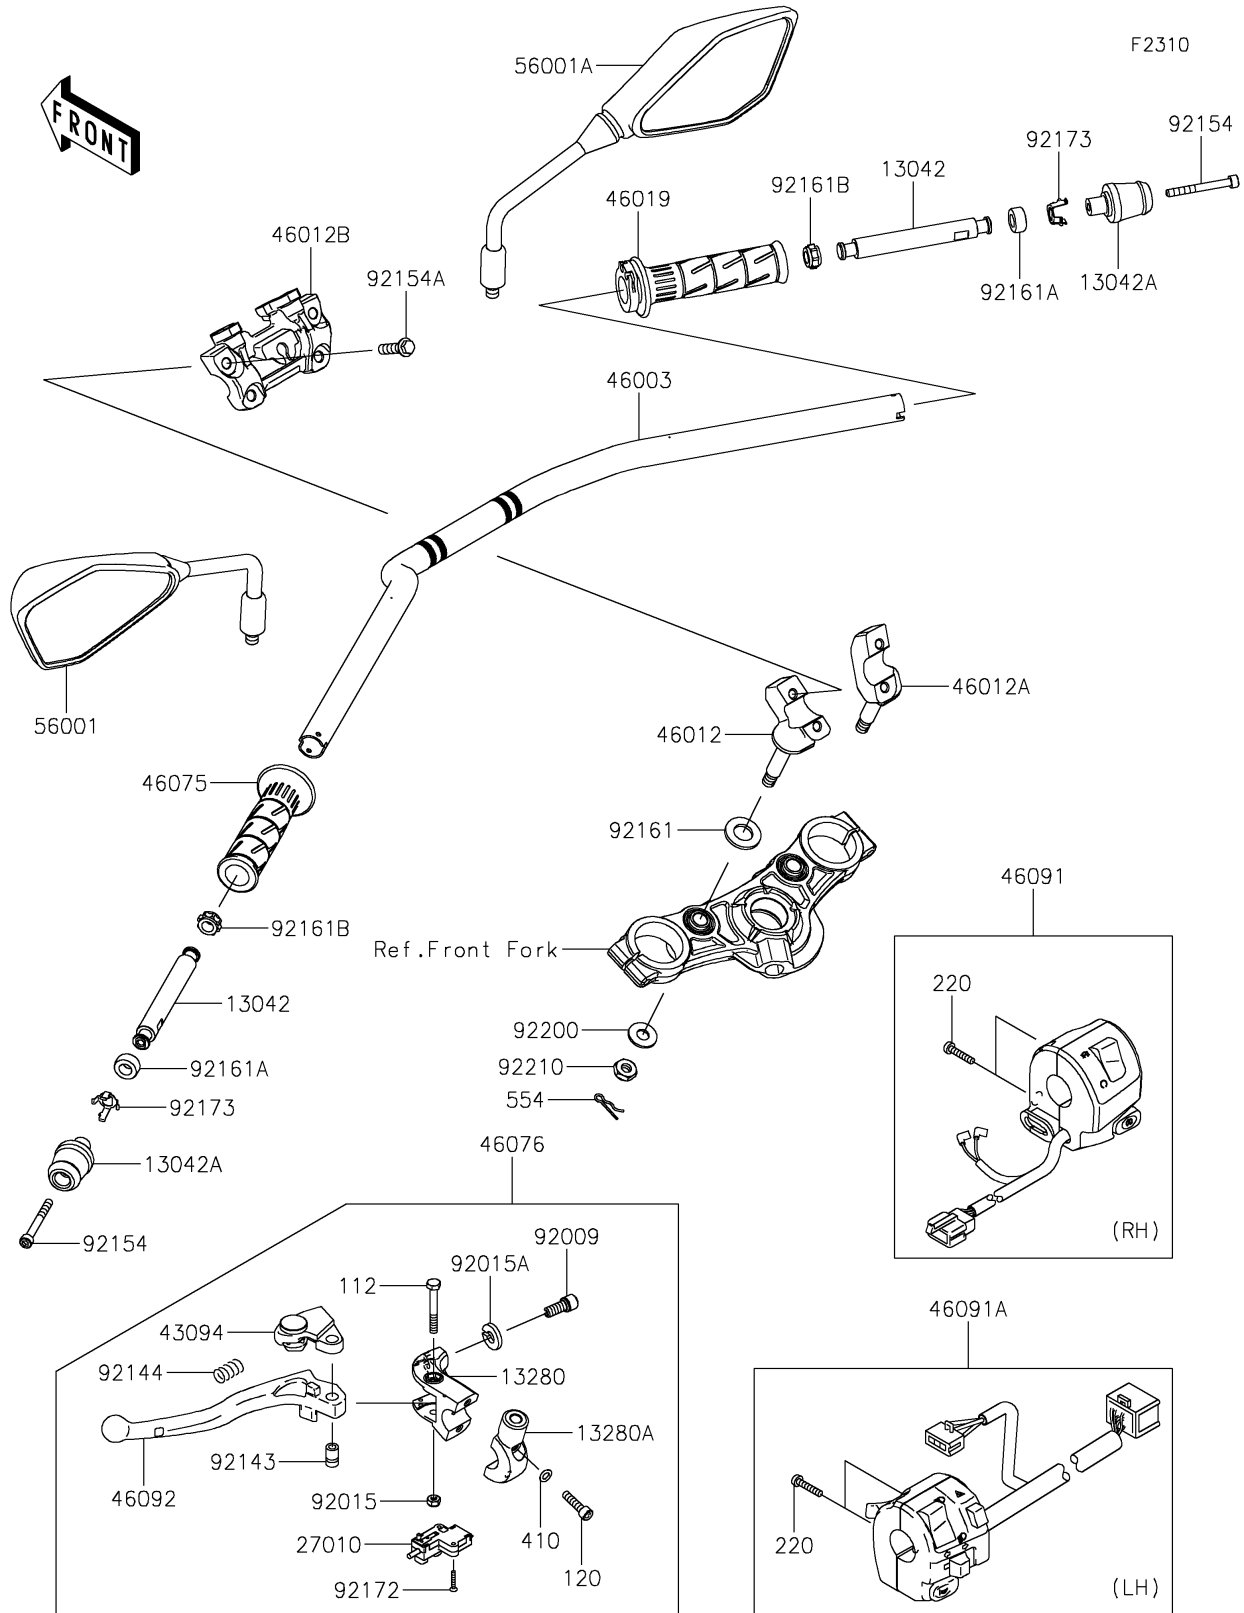

## 2017 Z650 PARTS DIAGRAM

Handlebar

## 2017 Z650 PARTS LIST

Handlebar

ITEM NAME	PART NUMBER	QUANTITY
BOLT-UPSET,6X45 (Ref # 112)	112BB0645	1
BOLT-SOCKET,6X25 (Ref # 120)	120CB0625	1
WEIGHT,HANDLE,INNER (Ref # 13042)	13042-0752	1
WEIGHT,HANDLE (Ref # 13042A)	13042-0753	1
HOLDER,CLUTCH LEVER (Ref # 13280)	13280-0306	1
HOLDER,CLUTCH LEVER (Ref # 13280A)	13280-0307	1
SCREW-PAN-CROS,5X25 (Ref # 220)	220AB0525	1
SWITCH,CLUTCH (Ref # 27010)	27010-0849	1
WASHER-PLAIN-SMALL,6MM (Ref # 410)	410AB0600	1
ADJUSTER (Ref # 43094)	43094-0009	1
HANDLE,F.S.BLACK (Ref # 46003)	46003-0671-18R	1
HOLDER-HANDLE,LWR,LH,F.S.BLACK (Ref # 46012)	46012-0303-18R	1
HOLDER-HANDLE,LWR,RH,F.S.BLACK (Ref # 46012A)	46012-0304-18R	1
HOLDER-HANDLE,UPP,F.S.BLACK (Ref # 46012B)	46012-0374-18R	1
GRIP-ASSY,THROTTLE (Ref # 46019)	46019-0060	1
GRIP,HANDLE,LH (Ref # 46075)	46075-0564	1
LEVER-ASSY-GRIP (Ref # 46076)	46076-0122	1
HOUSING-ASSY-CONTROL,RH (Ref # 46091)	46091-0336	1
HOUSING-ASSY-CONTROL,LH (Ref # 46091A)	46091-0337	1
LEVER-GRIP,CLUTCH (Ref # 46092)	46092-0569	1
PIN-SNAP (Ref # 554)	554DB0800	1
MIRROR-ASSY,LH (Ref # 56001)	56001-0336	1
MIRROR-ASSY,RH (Ref # 56001A)	56001-0337	1
SCREW,CABLE ADJUST,8MM,BLACK (Ref # 92009)	92009-1134	1
NUT,LOCK,6MM,BLACK (Ref # 92015)	92015-1191	1
NUT,CABLE ADJUST LOCK,8MM,BLK (Ref # 92015A)	92015-1197	1
COLLAR (Ref # 92143)	92143-1379	1
SPRING (Ref # 92144)	92144-1467	1
BOLT,SOCKET,6X55 (Ref # 92154)	92154-1299	1

## 2017 Z650 PARTS LIST

Handlebar

ITEM NAME	PART NUMBER	QUANTITY
BOLT,FLANGED,8X30 (Ref # 92154A)	92154-2655	1
DAMPER (Ref # 92161)	92161-0037	1
DAMPER,10X20X10 (Ref # 92161A)	92161-1850	1
DAMPER,10X16X10,INNER (Ref # 92161B)	92161-1930	1
SCREW,3X16 (Ref # 92172)	92172-0183	1
CLAMP,WEIGHT (Ref # 92173)	92173-1386	1
WASHER,10.5X24X2 (Ref # 92200)	92200-1844	1
NUT,LOCK,10MM (Ref # 92210)	92210-0784	1