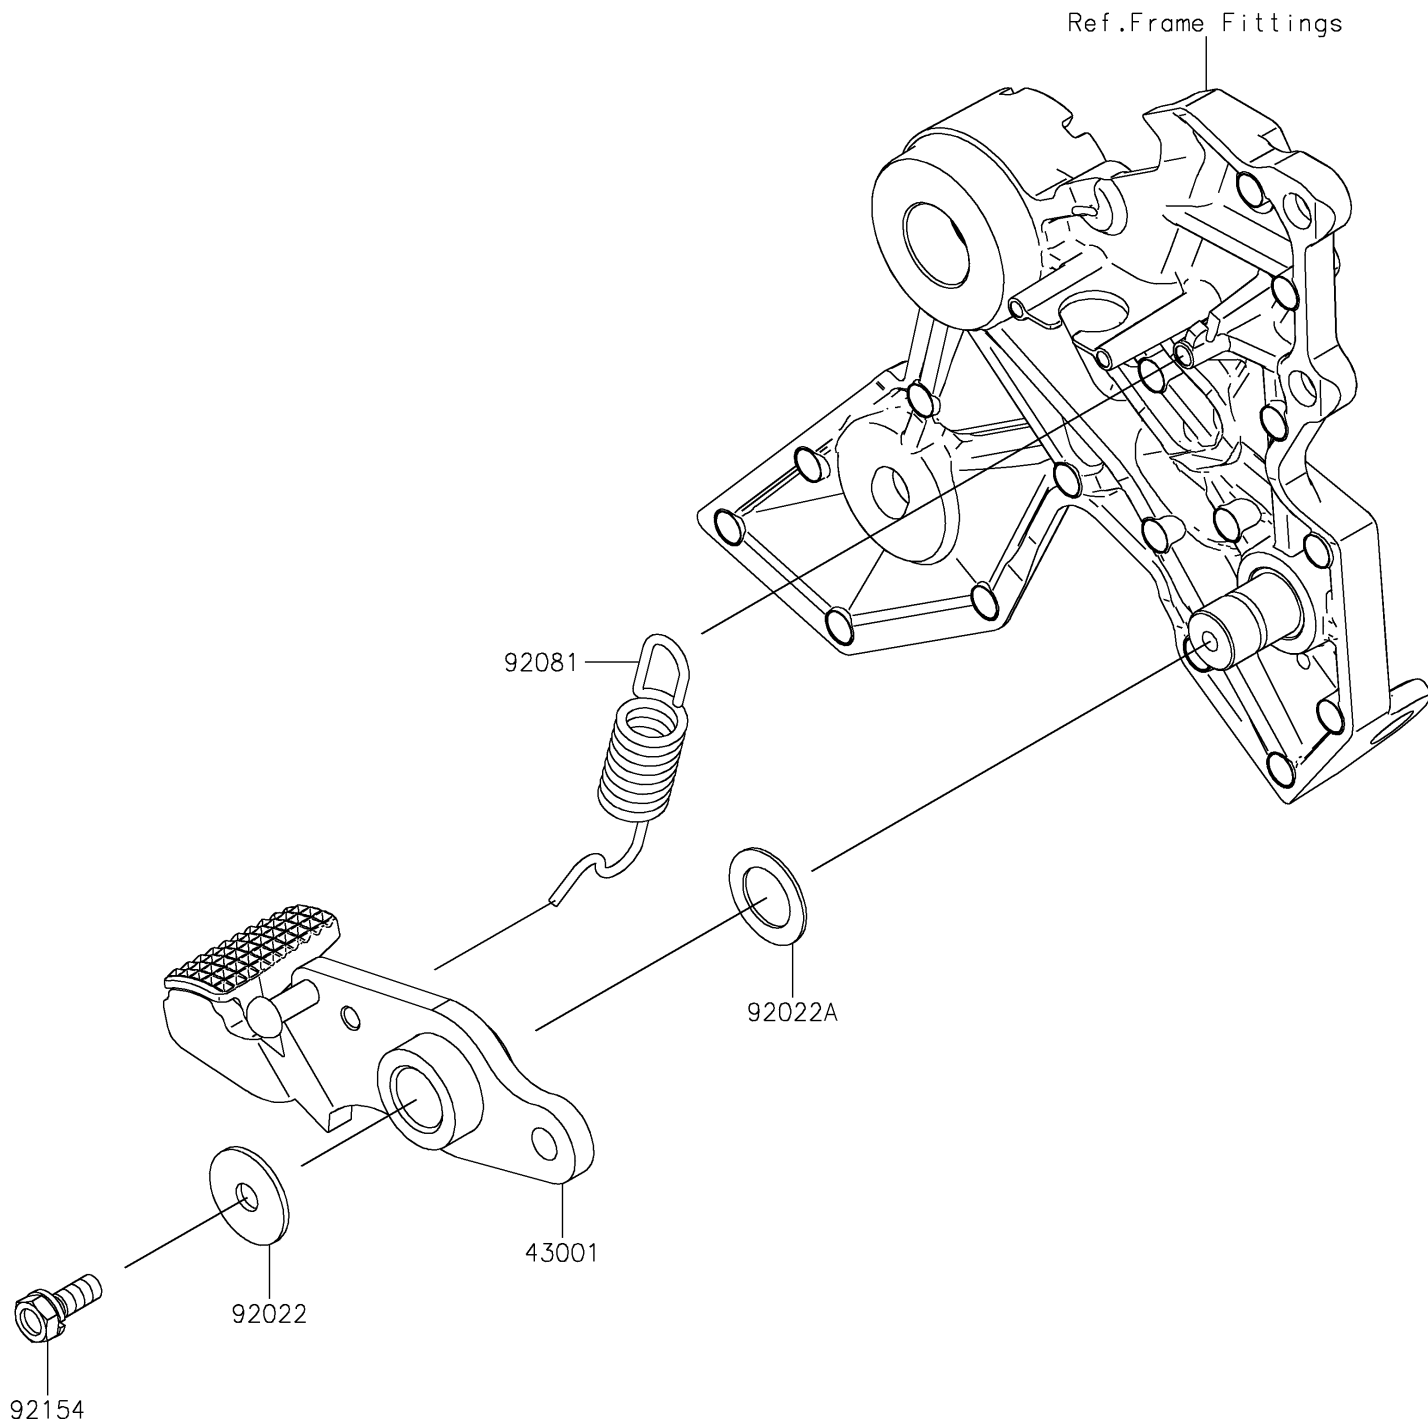

2017 Z650 PARTS DIAGRAM

Brake Pedal/Torque Link

F2260

2017 Z650 PARTS LIST

Brake Pedal/Torque Link

ITEM NAME	PART NUMBER	QUANTITY
LEVER-BRAKE,PEDAL (Ref # 43001)	43001-0748	1
WASHER,7X24X1.6 (Ref # 92022)	92022-228	1
WASHER,15.3X24X1 (Ref # 92022A)	92022-326	1
SPRING,BRAKE PEDAL (Ref # 92081)	92081-1833	1
BOLT,UPSET-WS,6X16 (Ref # 92154)	92154-0935	1