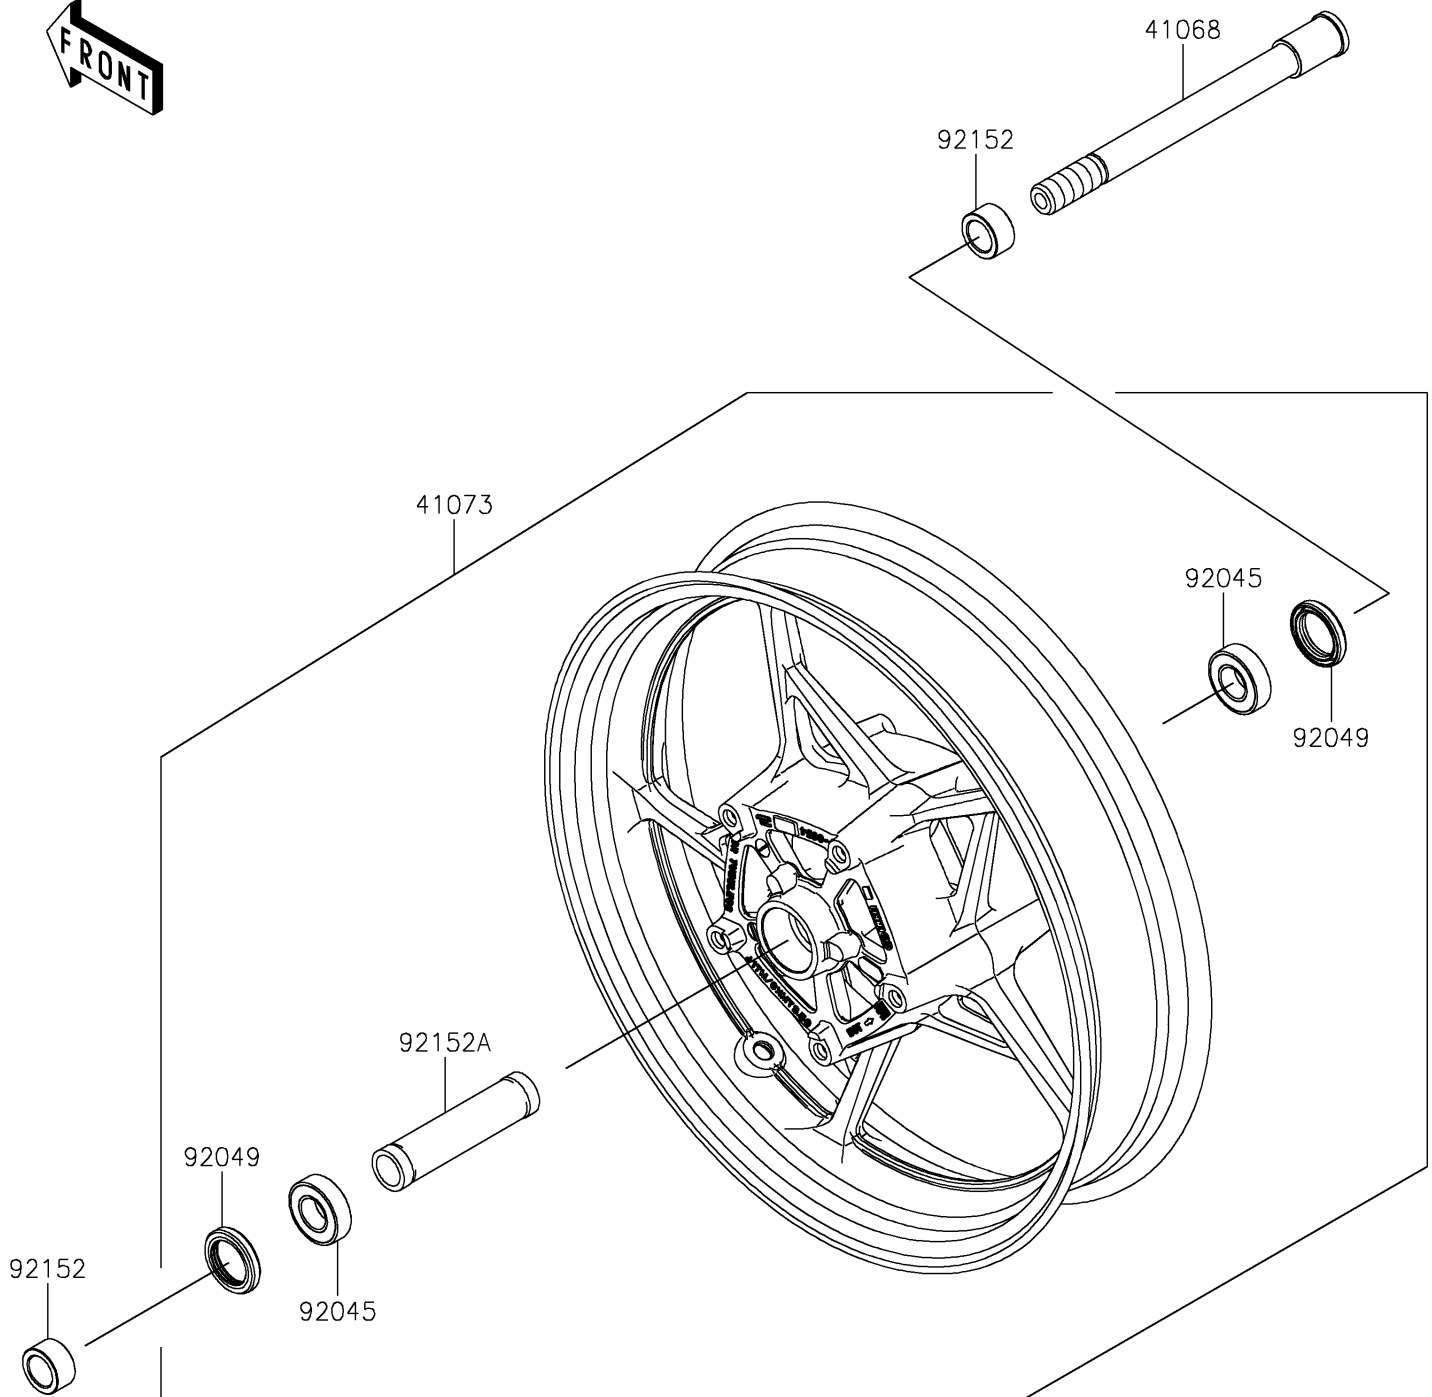

2017 Z650 PARTS DIAGRAM

Front Wheel

F2230

2017 Z650 PARTS LIST

Front Wheel

| ITEM NAME | PART NUMBER | QUANTITY |
|-------------------------------------|---------------|----------|
| AXLE,FR,20X209 (Ref # 41068) | 41068-0616 | 1 |
| WHEEL-ASSY,FR,G.BLACK (Ref # 41073) | 41073-0703-QT | 1 |
| BEARING-BALL,20X42X12 (Ref # 92045) | 92045-0820 | 1 |
| SEAL-OIL,BJN30427 (Ref # 92049) | 92049-0130 | 1 |
| COLLAR,20X30X15.5 (Ref # 92152) | 92152-0946 | 1 |
| COLLAR,20.2X27.2X115 (Ref # 92152A) | 92152-2227 | 1 |