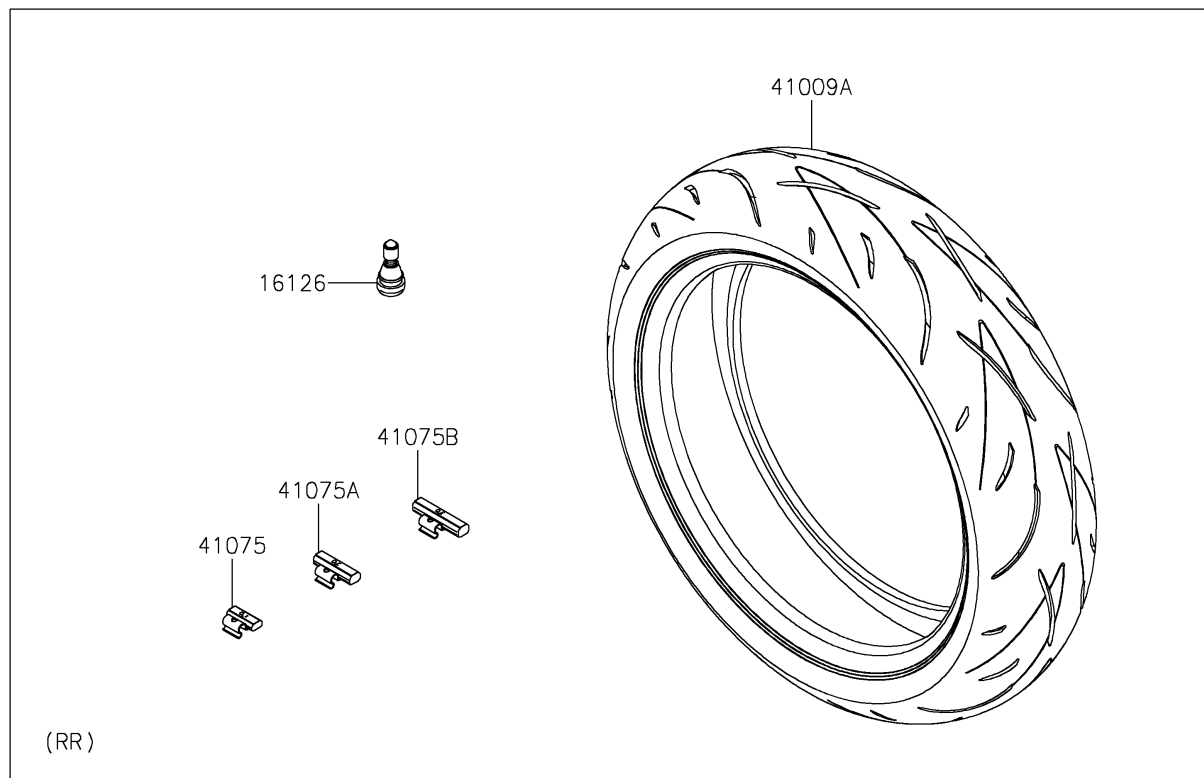

2017 Z650 PARTS DIAGRAM

Tires

F2210

2017 Z650 PARTS LIST

Tires

ITEM NAME	PART NUMBER	QUANTITY
VALVE,TIRE (Ref # 16126)	16126-1140	1
TIRE,FR,120/70ZR17(58W),D214F (Ref # 41009)	41009-0689	1
TIRE,RR,160/60ZR17(69W),D214 (Ref # 41009A)	41009-0690	1
BALANCER-WHEEL,10G,SILVER (Ref # 41075)	41075-0007	1
BALANCER-WHEEL,20G,SILVER (Ref # 41075A)	41075-0008	1
BALANCER-WHEEL,30G,SILVER (Ref # 41075B)	41075-0009	1