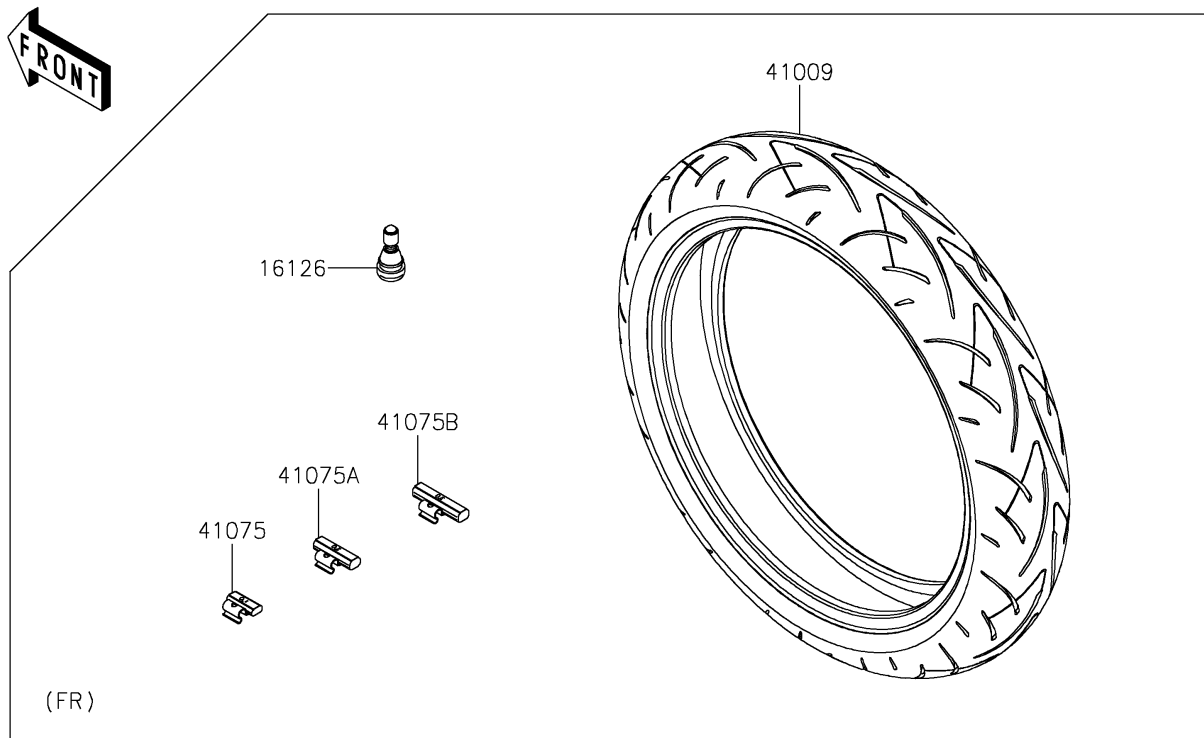

2017 Z650 PARTS DIAGRAM

Tires

F2210

2017 Z650 PARTS LIST

Tires

ITEM NAME	PART NUMBER	QUANTITY
VALVE,TIRE (Ref # 16126)	16126-1140	1
TIRE,FR,120/70ZR17(58W),D214F (Ref # 41009)	41009-0689	1
TIRE,RR,160/60ZR17(69W),D214 (Ref # 41009A)	41009-0690	1
BALANCER-WHEEL,10G,SILVER (Ref # 41075)	41075-0007	1
BALANCER-WHEEL,20G,SILVER (Ref # 41075A)	41075-0008	1
BALANCER-WHEEL,30G,SILVER (Ref # 41075B)	41075-0009	1