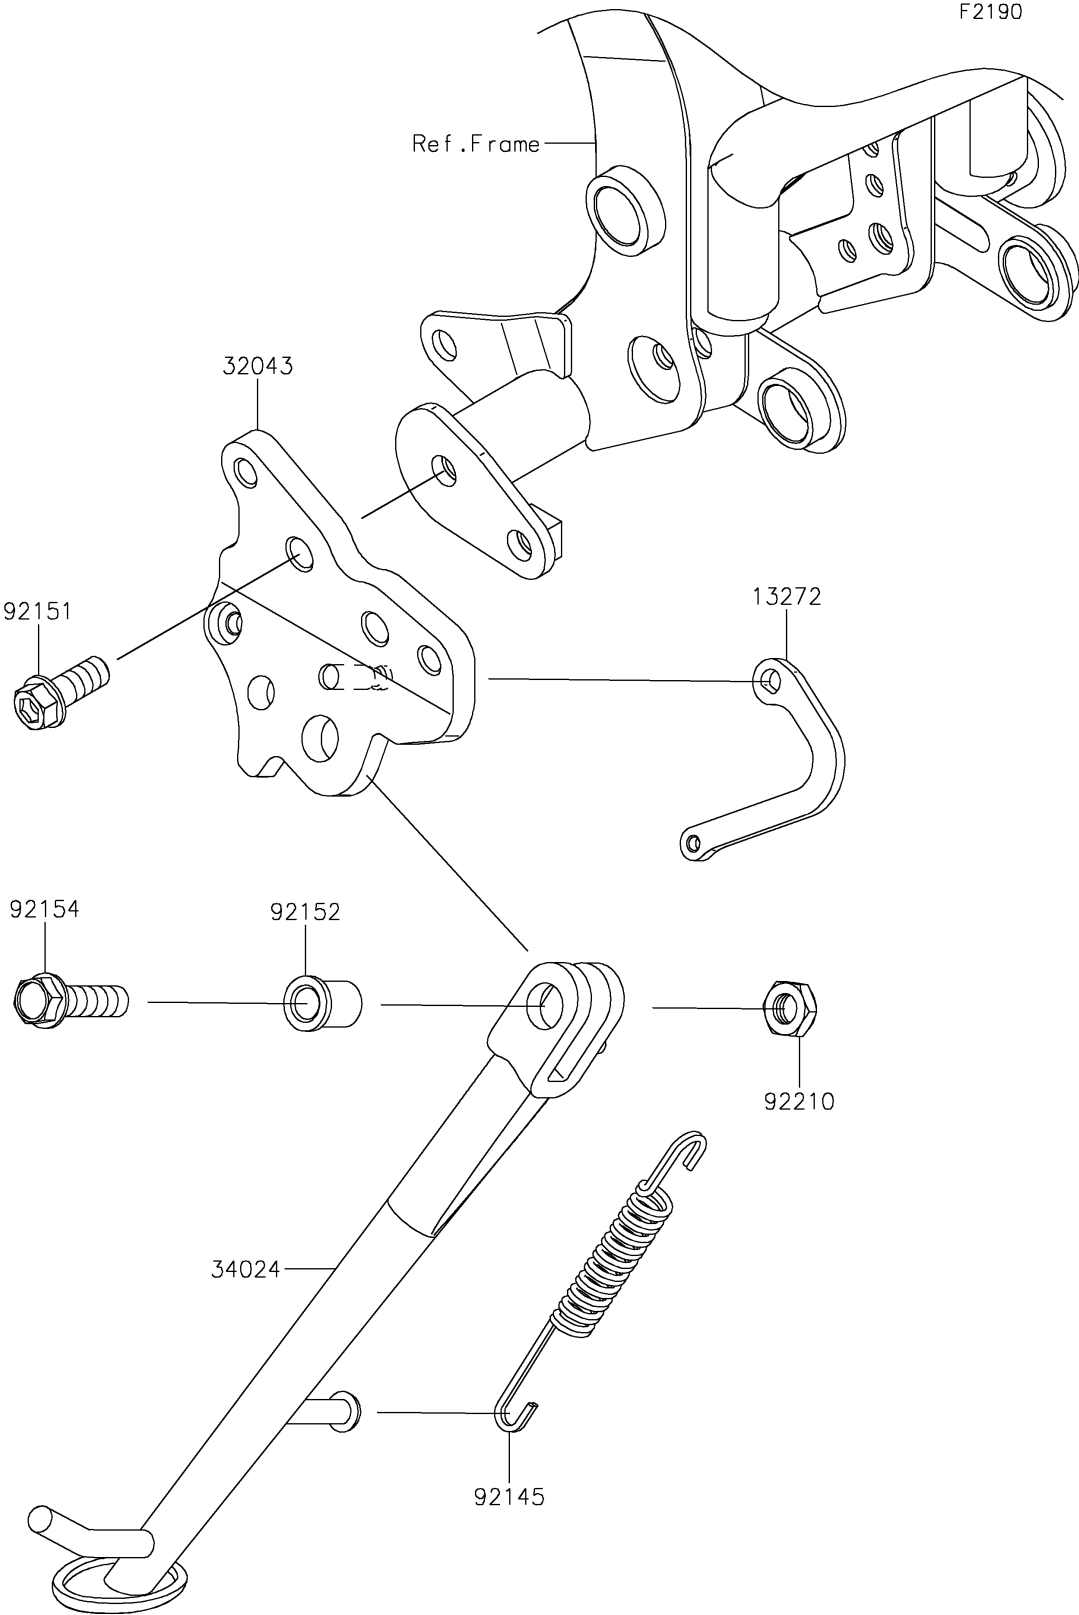

2017 Z650 PARTS DIAGRAM

Stand(s)

2017 Z650 PARTS LIST

Stand(s)

| ITEM NAME | PART NUMBER | QUANTITY |
|-----------------------------------|-------------|----------|
| PLATE,SPRING (Ref # 13272) | 13272-2166 | 1 |
| BRACKET-STAND (Ref # 32043) | 32043-0620 | 1 |
| STAND-SIDE (Ref # 34024) | 34024-0140 | 1 |
| SPRING,SIDE STAND (Ref # 92145) | 92145-1735 | 1 |
| BOLT,FLANGED,10X25 (Ref # 92151) | 92151-1802 | 1 |
| COLLAR,10.2X18X20.1 (Ref # 92152) | 92152-2299 | 1 |
| BOLT,FLANGED,10X37 (Ref # 92154) | 92154-1352 | 1 |
| NUT,LOCK,10MM (Ref # 92210) | 92210-0784 | 1 |