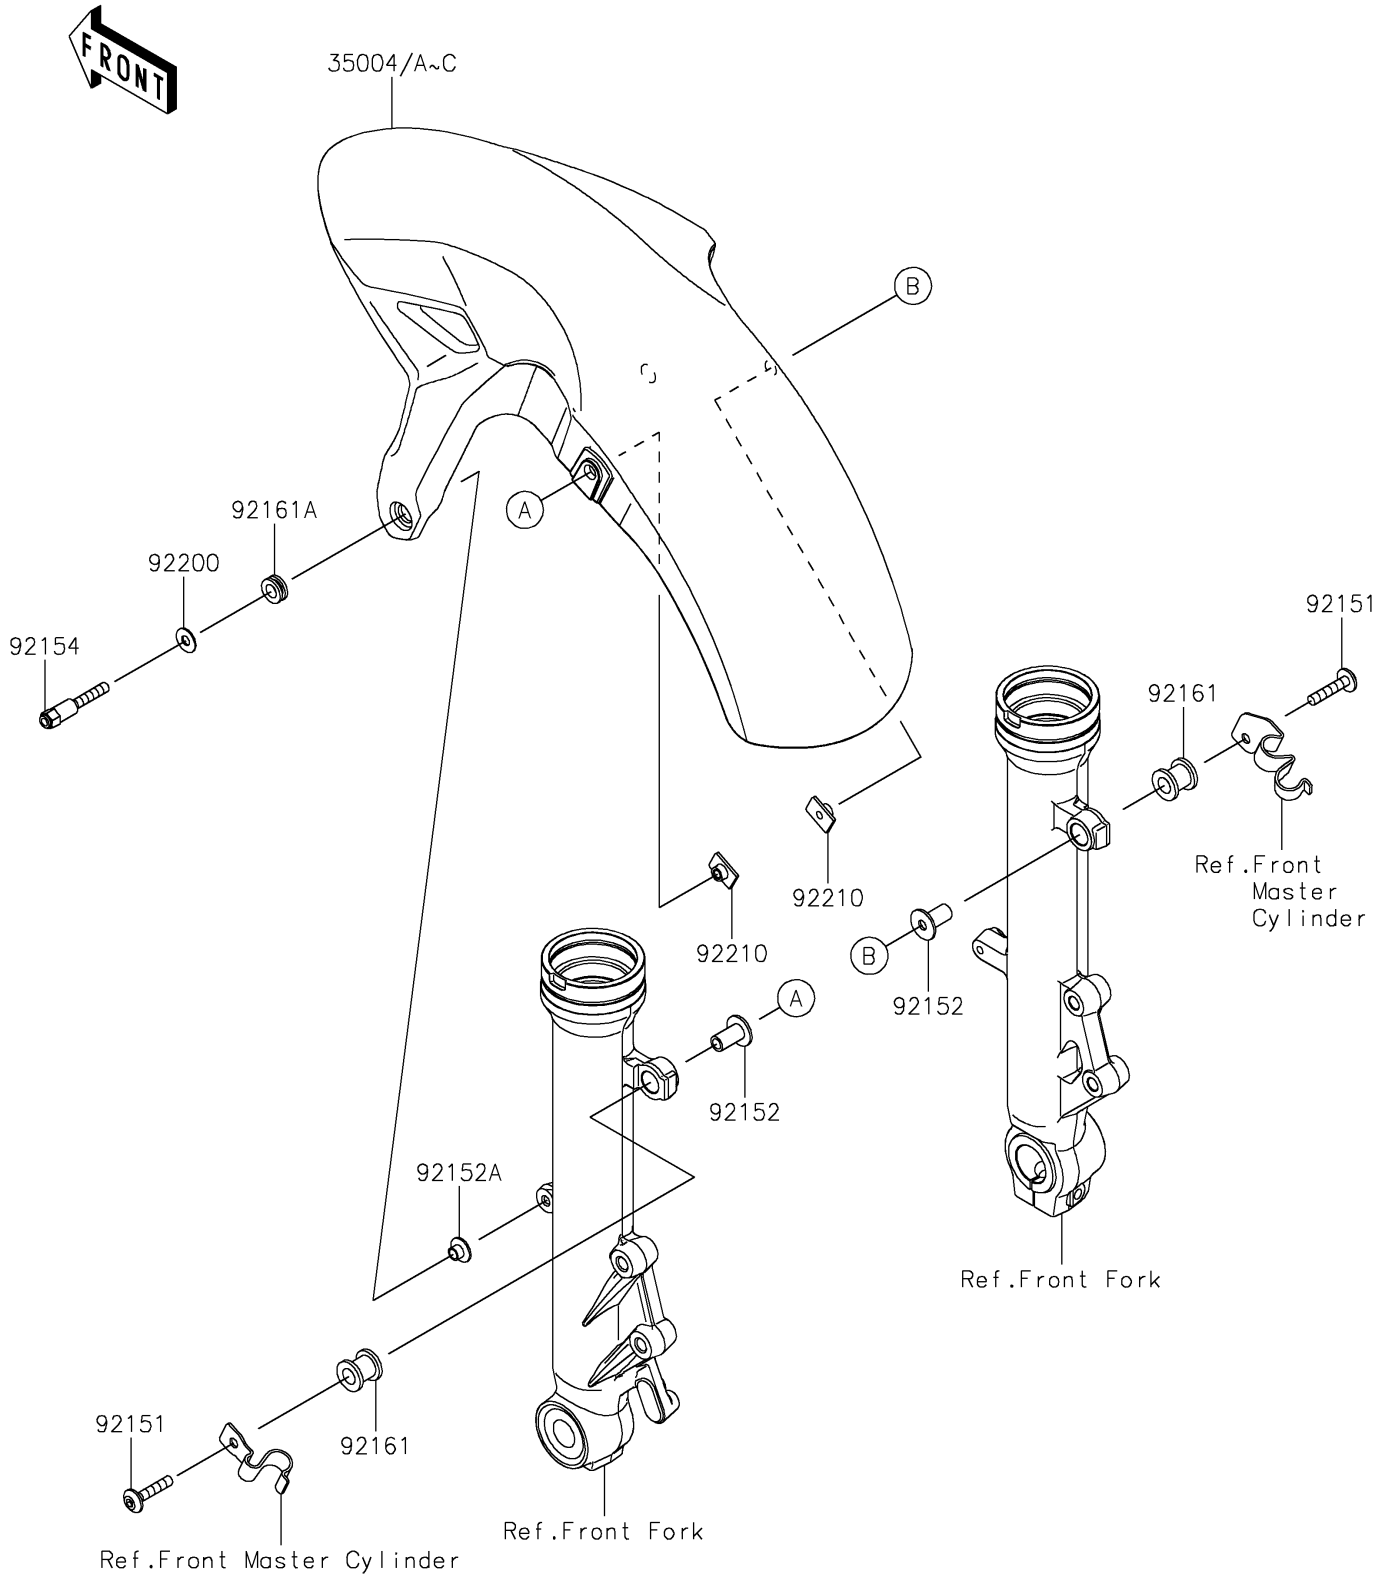

2017 Z650 PARTS DIAGRAM

Front Fender(s)

F2171

2017 Z650 PARTS LIST

Front Fender(s)

ITEM NAME	PART NUMBER	QUANTITY
FENDER-FRONT,P.F.S.WHITE (Ref # 35004B)	35004-0358-40X	1
FENDER-FRONT,M.F.S.BLACK (Ref # 35004C)	35004-0358-739	1
BOLT,SOCKET,6X30 (Ref # 92151)	92151-1605	1
COLLAR,6.5X10X20.5 (Ref # 92152)	92152-1570	1
COLLAR,6.3X8.3X7.2 (Ref # 92152A)	92152-1602	1
BOLT (Ref # 92154)	92154-0324	1
DAMPER,10X20X18.9 (Ref # 92161)	92161-1406	1
DAMPER,8.3X16X6.4 (Ref # 92161A)	92161-1848	1
WASHER,6.5X16X1.0 (Ref # 92200)	92200-0796	1
NUT,PLATE,6MM (Ref # 92210)	92210-1352	1