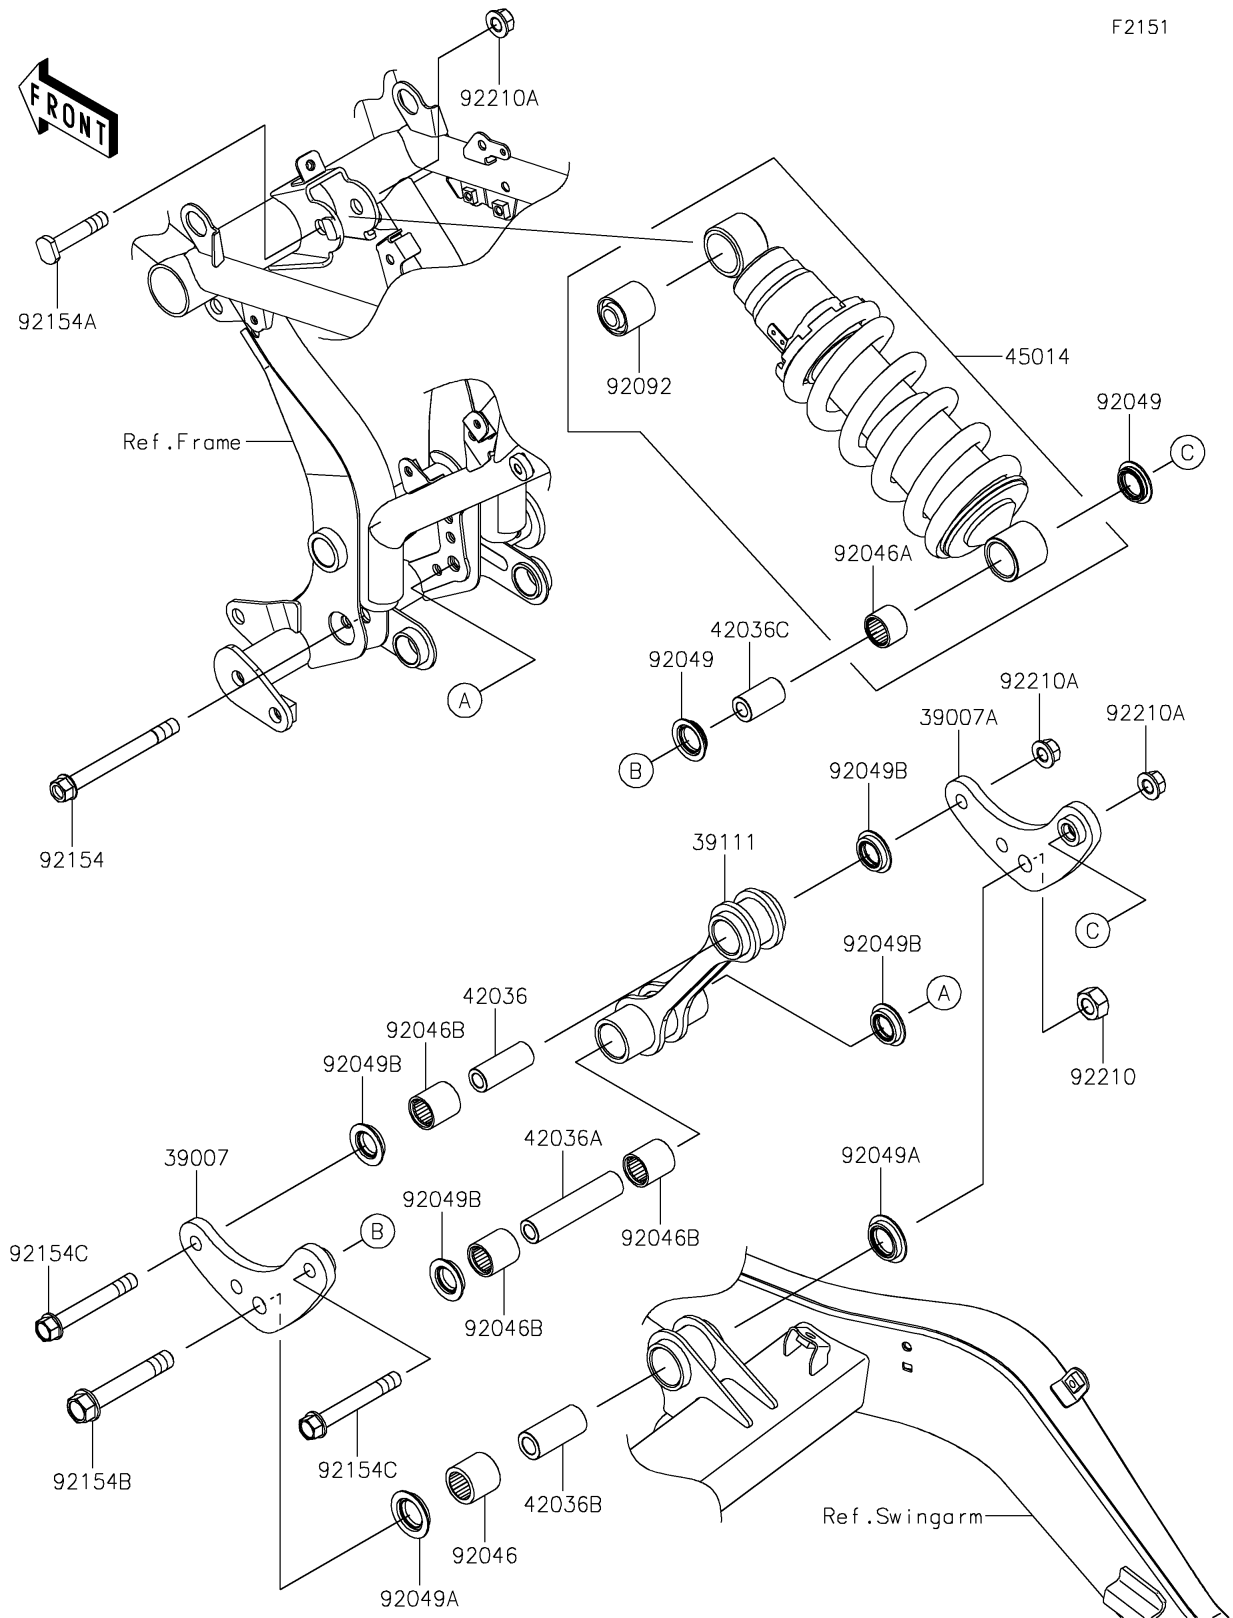

2017 Z650 PARTS DIAGRAM

Suspension/Shock Absorber

F2151

2017 Z650 PARTS LIST

Suspension/Shock Absorber

ITEM NAME	PART NUMBER	QUANTITY
ARM-SUSP,LH (Ref # 39007)	39007-0401	1
ARM-SUSP,RH (Ref # 39007A)	39007-0402	1
ROD-TIE (Ref # 39111)	39111-0343	1
SLEEVE,10.1X17X44.5 (Ref # 42036)	42036-0718	1
SLEEVE,10.1X17X79.8 (Ref # 42036A)	42036-0787	1
SLEEVE,12.1X20X44.5 (Ref # 42036B)	42036-0788	1
SLEEVE,10.1X18X32 (Ref # 42036C)	42036-1344	1
SHOCKABSORBER,P.SILVER (Ref # 45014)	45014-0565-458	1
BEARING-NEEDLE,7E-HVS20X27X25 (Ref # 92046)	92046-1236	1
BEARING-NEEDLE,SFYZM182417 (Ref # 92046A)	92046-1272	1
BEARING-NEEDLE,SFYZM172425 (Ref # 92046B)	92046-1273	1
SEAL-OIL (Ref # 92049)	92049-0133	1
SEAL-OIL,ARM (Ref # 92049A)	92049-1109	1
SEAL-OIL,MHA17245.7F (Ref # 92049B)	92049-1223	1
BUSHING-RUBBER (Ref # 92092)	92092-1058	1
BOLT,FLANGED,10X100 (Ref # 92154)	92154-1257	1
BOLT,10X50 (Ref # 92154A)	92154-2165	1
BOLT,FLANGED,12X75 (Ref # 92154B)	92154-2166	1
BOLT,FLANGED,10X75 (Ref # 92154C)	92154-2226	1
NUT,LOCK,12MM (Ref # 92210)	92210-0274	1
NUT,LOCK,FLANGED,10MM (Ref # 92210A)	92210-1139	1