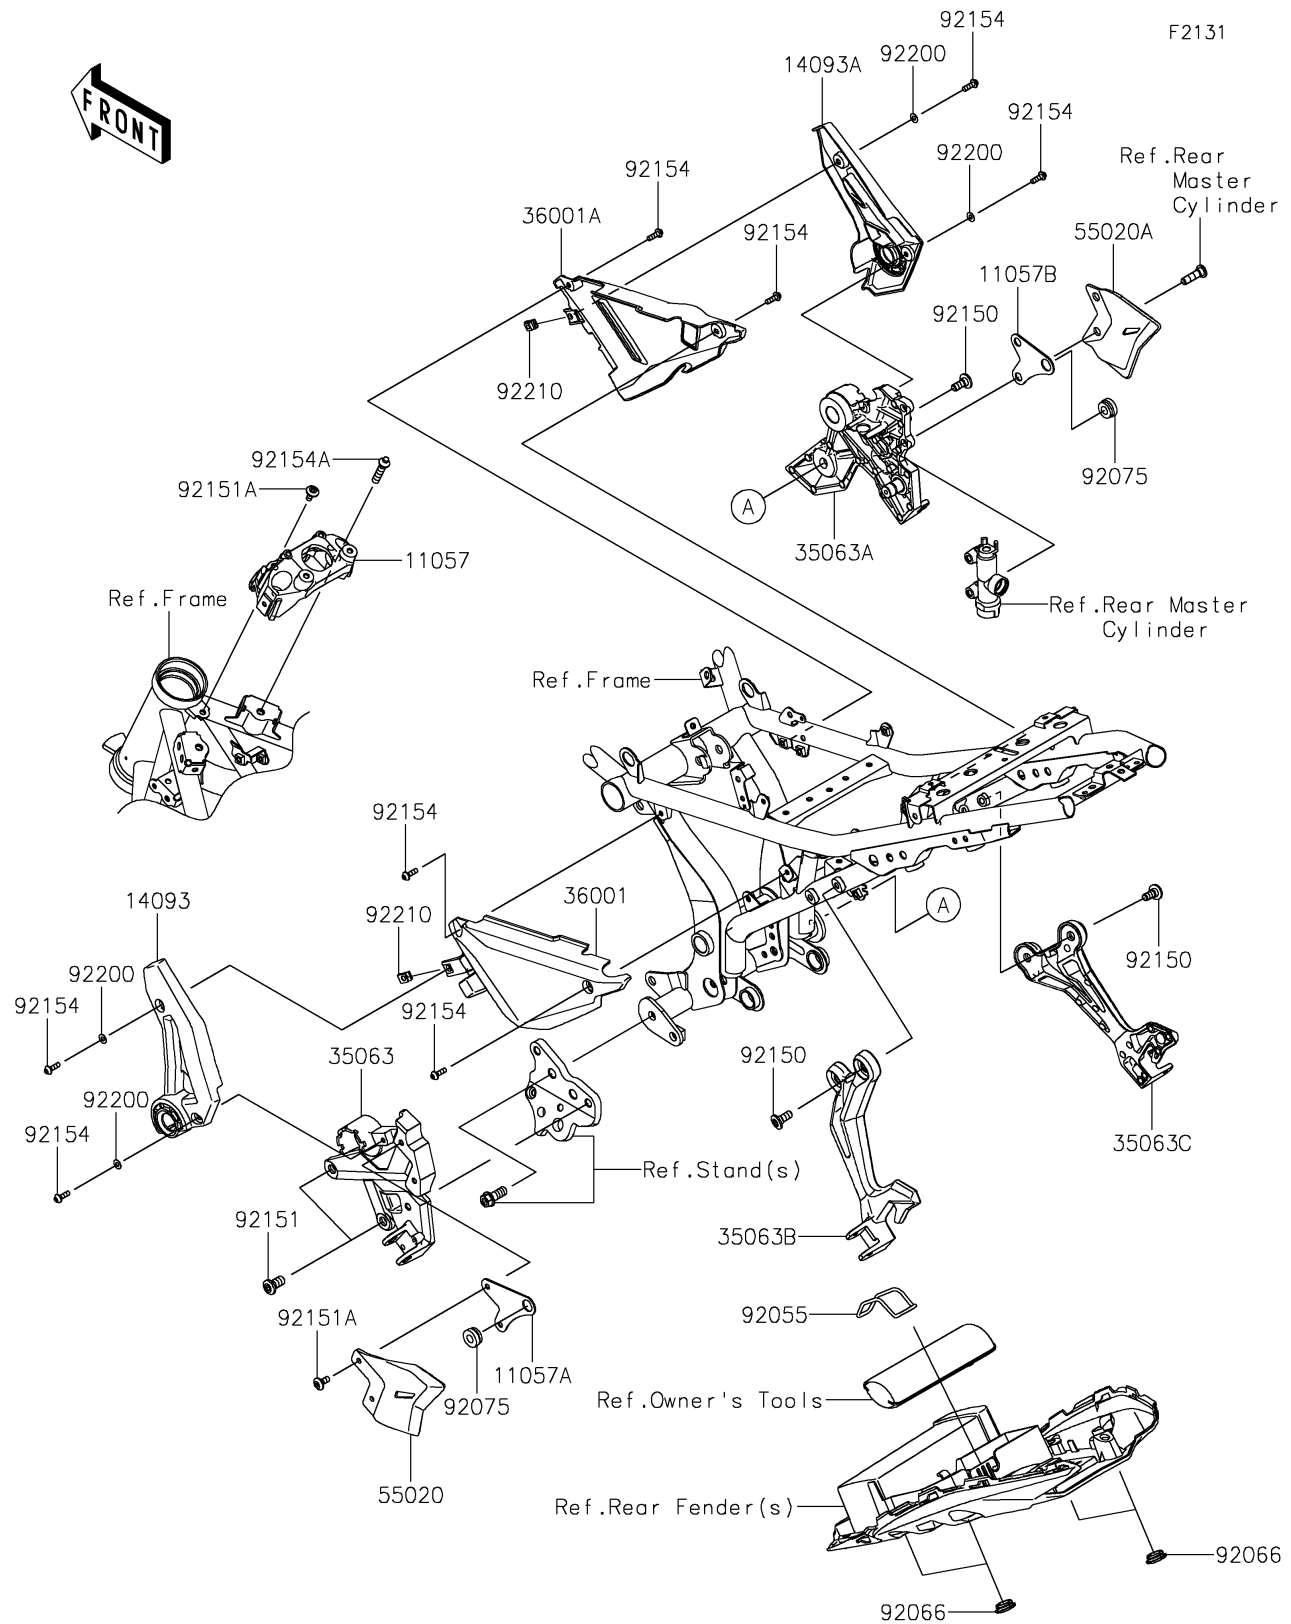

2017 Z650 PARTS DIAGRAM

Frame Fittings

2017 Z650 PARTS LIST

Frame Fittings

ITEM NAME	PART NUMBER	QUANTITY
BRACKET,IG. SWITCH (Ref # 11057)	11057-0079	1
BRACKET,STEP STAY,LH (Ref # 11057A)	11057-0476	1
BRACKET,STEP STAY,RH (Ref # 11057B)	11057-0477	1
COVER,STEP,LH,B.SILVER (Ref # 14093)	14093-0480-54N	1
COVER,STEP,RH,B.SILVER (Ref # 14093A)	14093-0623-54N	1
STAY,STEP,FR,LH,F.S.BLACK (Ref # 35063)	35063-1348-18R	1
STAY,STEP,FR,RH,F.S.BLACK (Ref # 35063A)	35063-1349-18R	1
STAY,STEP,RR,LH,F.S.BLACK (Ref # 35063B)	35063-1350-18R	1
STAY,STEP,RR,RH,F.S.BLACK (Ref # 35063C)	35063-1351-18R	1
COVER-SIDE,LH (Ref # 36001)	36001-0642	1
COVER-SIDE,RH (Ref # 36001A)	36001-0643	1
GUARD,HEEL,LH (Ref # 55020)	55020-1956	1
GUARD,HEEL,RH (Ref # 55020A)	55020-1957	1
RING-O,62.6X3.5 (Ref # 92055)	92055-0873	1
PLUG (Ref # 92066)	92066-0096	1
DAMPER (Ref # 92075)	92075-277	1
BOLT,SOCKET,8X20 (Ref # 92150)	92150-1760	1
BOLT,SOCKET,10X20 (Ref # 92151)	92151-1557	1
BOLT,SOCKET,6X14 (Ref # 92151A)	92151-1654	1
BOLT,SOCKET,5X16 (Ref # 92154)	92154-0209	1
BOLT,TORX,8X35 (Ref # 92154A)	92154-0730	1
WASHER,NYLONE,5.3X11.5X0.5 (Ref # 92200)	92200-0006	1
NUT,PLATE,5MM (Ref # 92210)	92210-0935	1