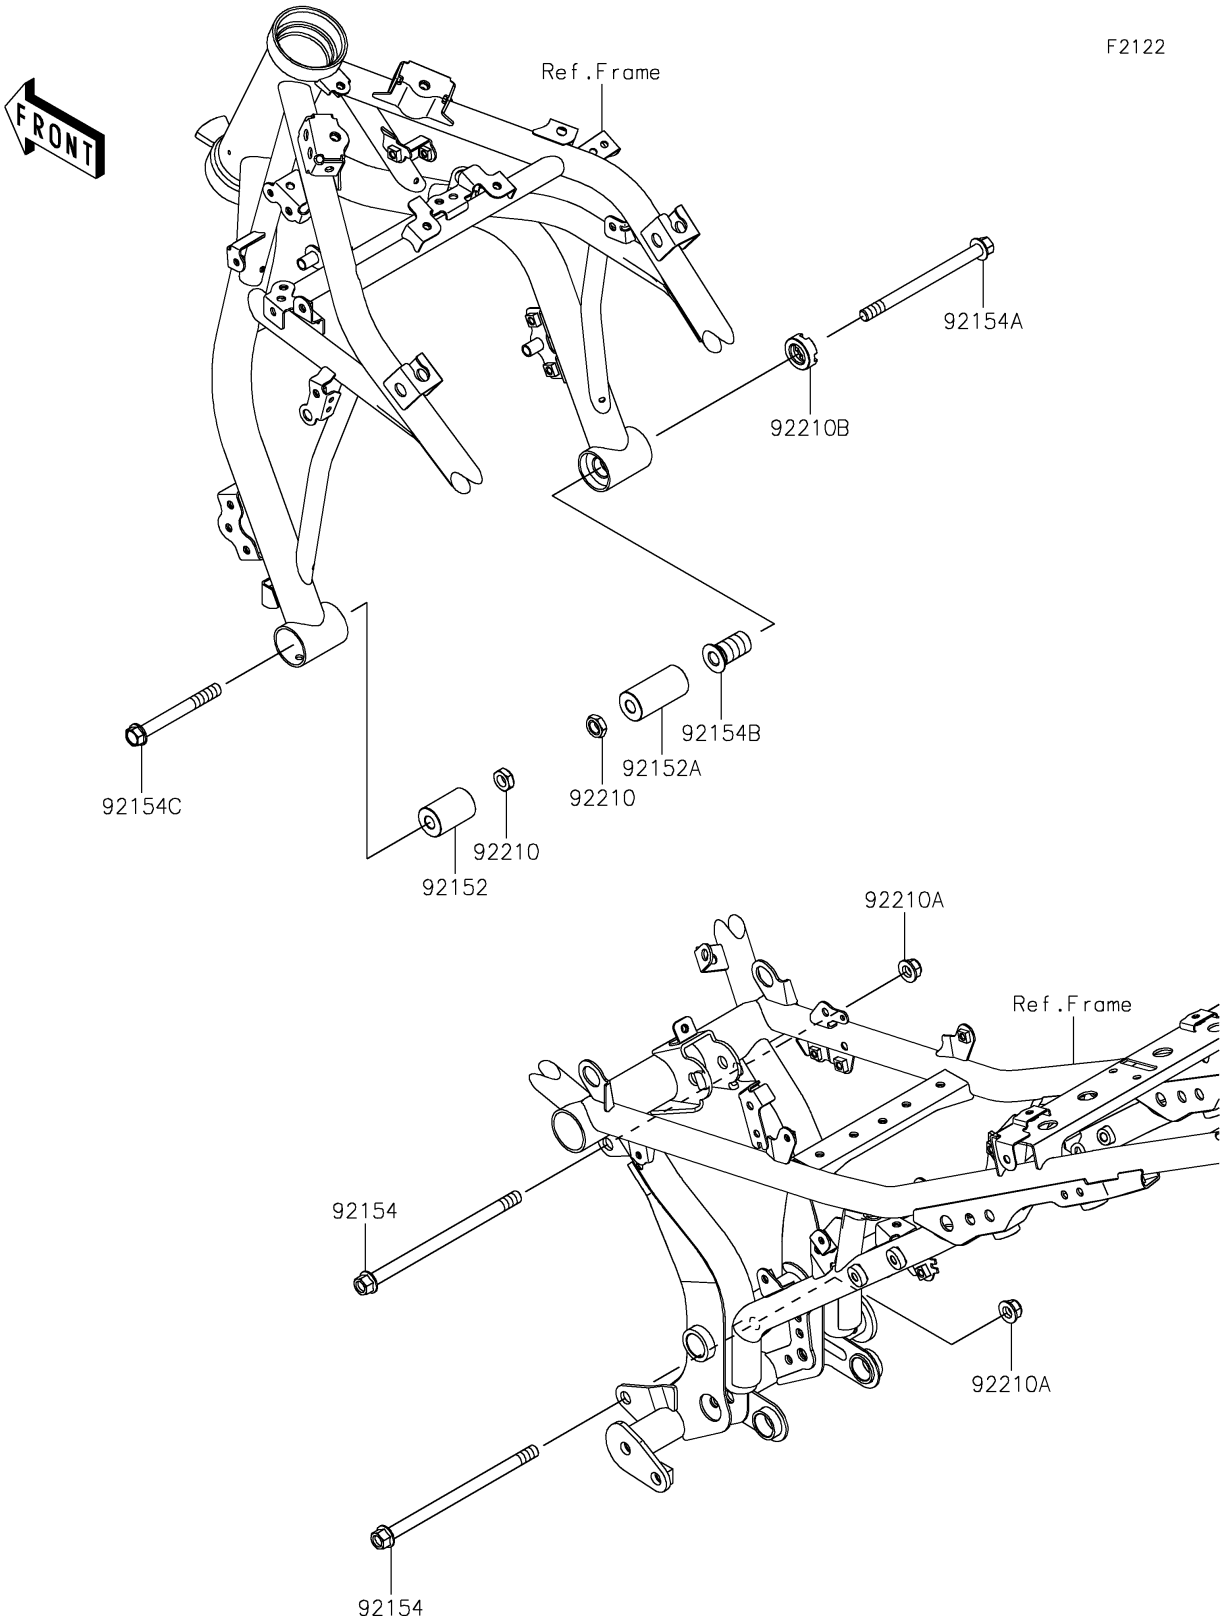

2017 Z650 PARTS DIAGRAM

Engine Mount

2017 Z650 PARTS LIST

Engine Mount

ITEM NAME	PART NUMBER	QUANTITY
COLLAR,10.5X26X40 (Ref # 92152)	92152-2230	1
COLLAR,10.5X26X54 (Ref # 92152A)	92152-2231	1
BOLT,FLANGED,10X170 (Ref # 92154)	92154-0840	1
BOLT,FLANGED,10X132 (Ref # 92154A)	92154-2167	1
BOLT,ADJUST,18X35 (Ref # 92154B)	92154-2168	1
BOLT,FLANGED,10X90 (Ref # 92154C)	92154-2645	1
NUT,LOCK,10MM (Ref # 92210)	92210-0784	1
NUT,LOCK,FLANGED,10MM (Ref # 92210A)	92210-1081	1
NUT,18MM (Ref # 92210B)	92210-1203	1