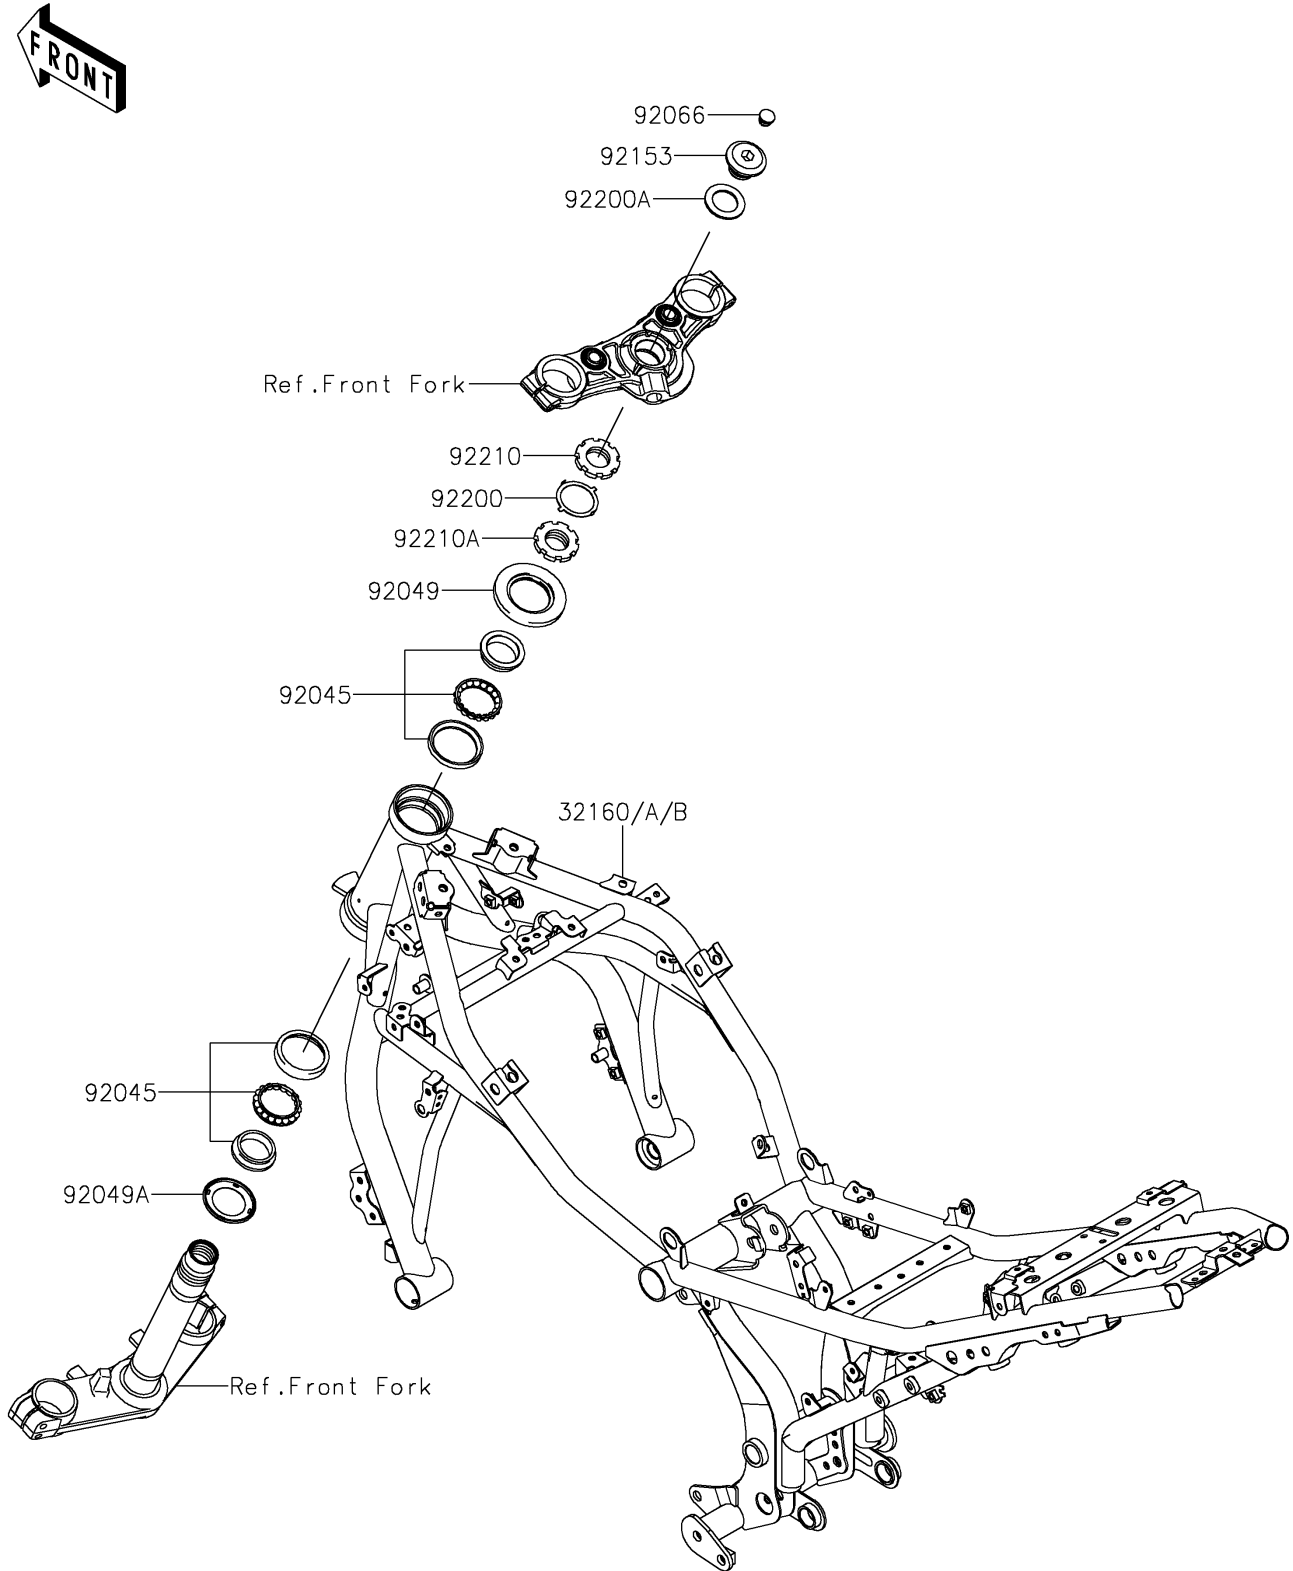

2017 Z650 PARTS DIAGRAM

Frame

F2120

2017 Z650 PARTS LIST

Frame

ITEM NAME	PART NUMBER	QUANTITY
FRAME-COMP,B.SILVER (Ref # 32160A)	32160-0937-54P	1
FRAME-COMP,M.GREEN (Ref # 32160B)	32160-0937-54S	1
BEARING-BALL,SF07A17PX1V1 (Ref # 92045)	92045-1384	1
SEAL-OIL (Ref # 92049)	92049-0131	1
SEAL-OIL (Ref # 92049A)	92049-0137	1
PLUG (Ref # 92066)	92066-0071	1
BOLT,26MM (Ref # 92153)	92153-0474	1
WASHER (Ref # 92200)	92200-0036	1
WASHER,27X42X2.3 (Ref # 92200A)	92200-0753	1
NUT,STEERING STEM,35MM (Ref # 92210)	92210-0534	1
NUT,STEERING STEM,35MM (Ref # 92210A)	92210-0535	1