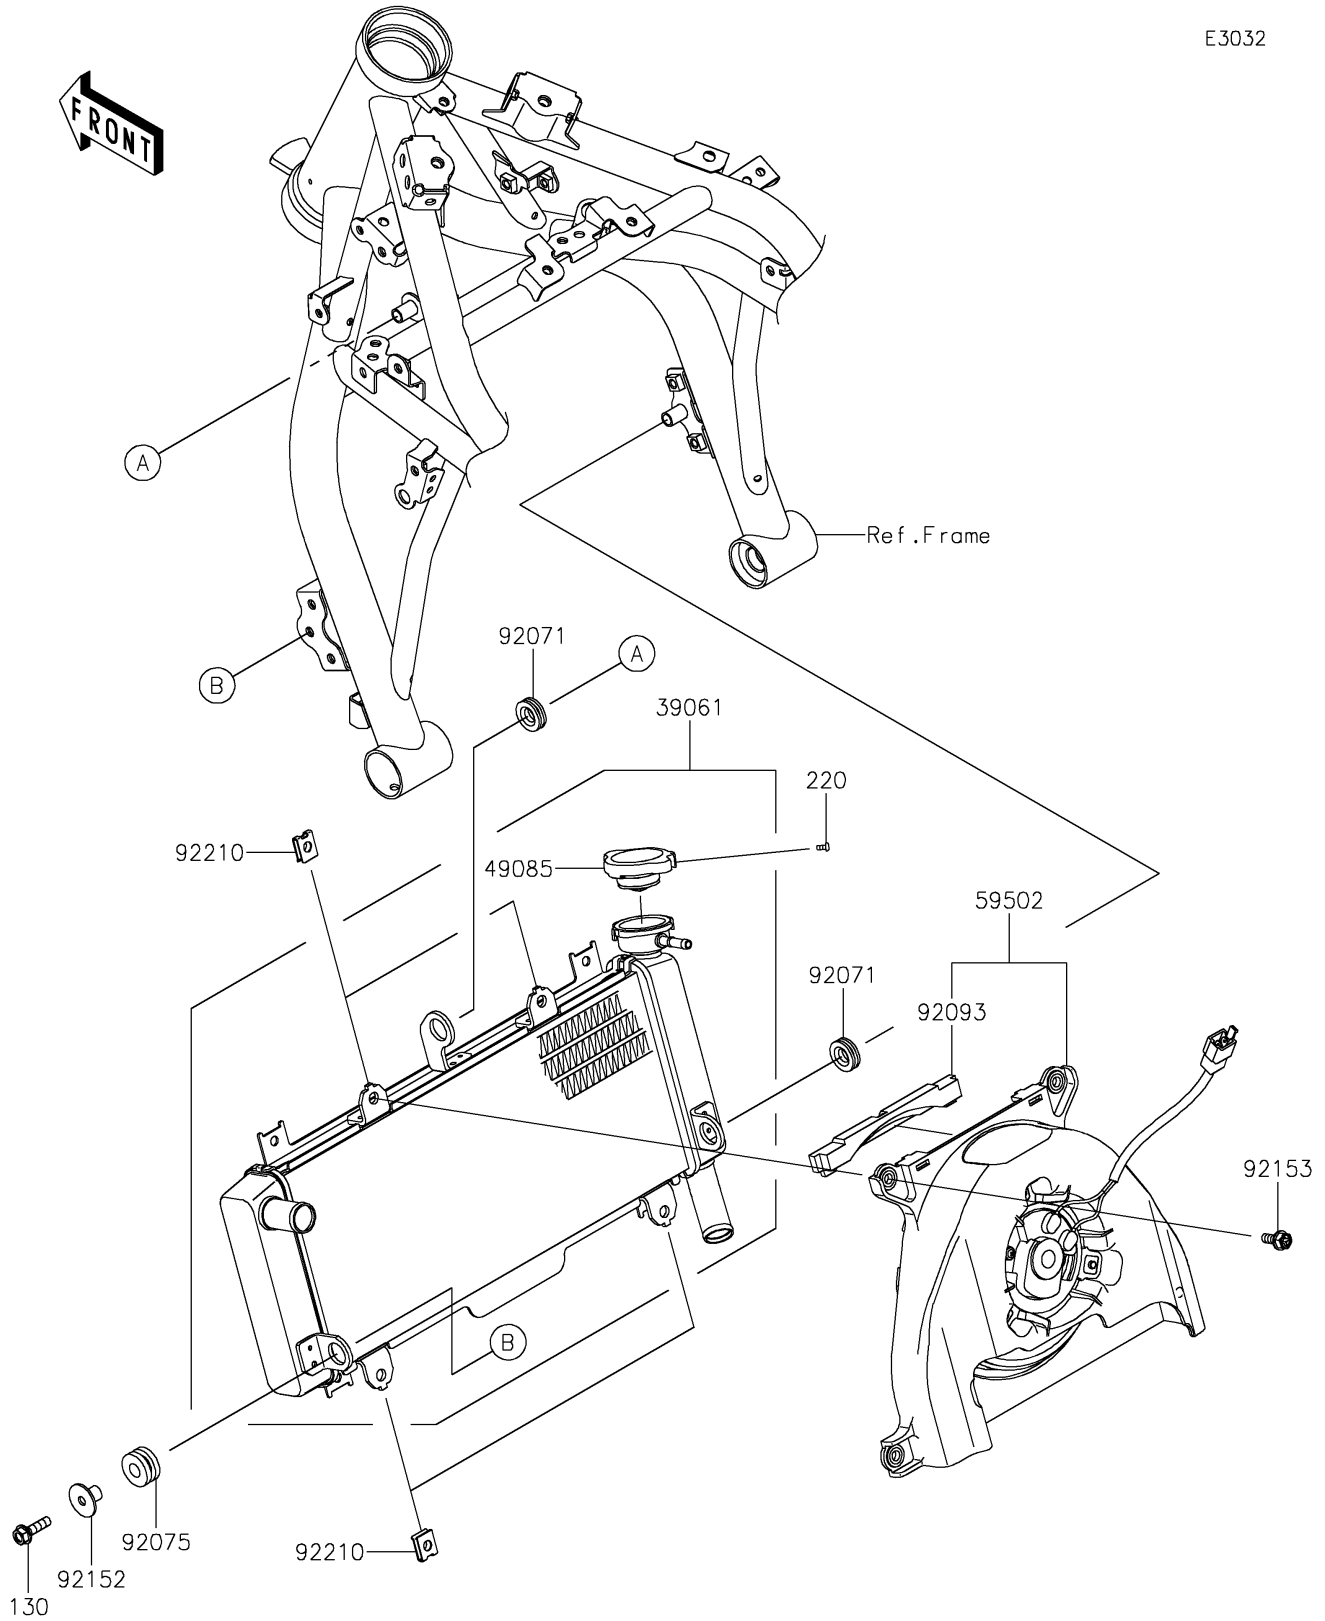

2017 Z650 PARTS DIAGRAM

Radiator

E3032

2017 Z650 PARTS LIST

Radiator

ITEM NAME	PART NUMBER	QUANTITY
BOLT-FLANGED,6X22 (Ref # 130)	130BB0622	1
SCREW-PAN-CROS,3X6 (Ref # 220)	220AB0306	1
RADIATOR-ASSY (Ref # 39061)	39061-0724	1
CAP-ASSY-PRESSURE (Ref # 49085)	49085-0013	1
FAN-ASSY (Ref # 59502)	59502-0608	1
GROMMET (Ref # 92071)	92071-1115	1
DAMPER,10X24X12 (Ref # 92075)	92075-1690	1
SEAL (Ref # 92093)	92093-0695	1
COLLAR (Ref # 92152)	92152-2324	1
BOLT (Ref # 92153)	92153-0531	1
NUT (Ref # 92210)	92210-1323	1