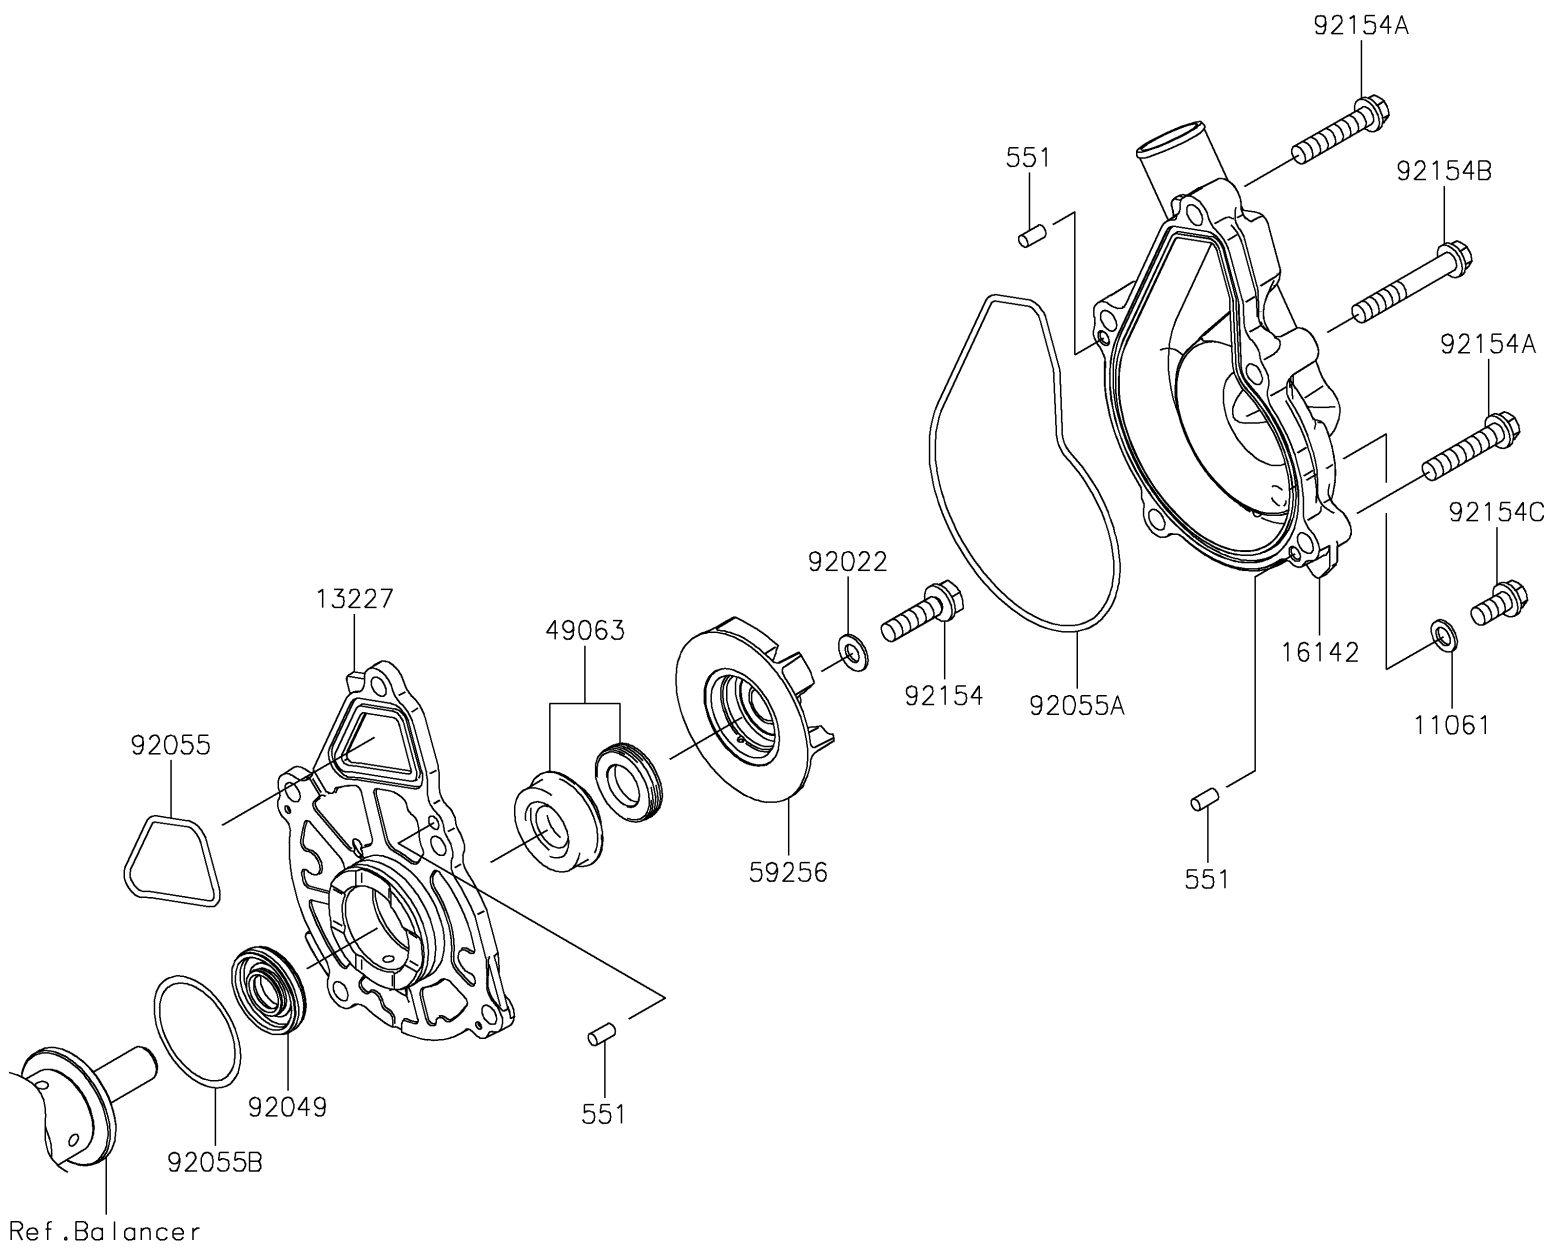

2017 Z650 PARTS DIAGRAM

Water Pump

E3031

2017 Z650 PARTS LIST

Water Pump

ITEM NAME	PART NUMBER	QUANTITY
GASKET (Ref # 11061)	11061-0107	1
HOUSING (Ref # 13227)	13227-0038	1
COVER-PUMP (Ref # 16142)	16142-0741	1
SEAL-MECHANICAL,WATER (Ref # 49063)	49063-1055	1
PIN-DOWEL,4X8 (Ref # 551)	551A0408	1
IMPELLER (Ref # 59256)	59256-0009	1
WASHER,6.1X12X1 (Ref # 92022)	92022-077	1
SEAL-OIL,12X28.55X5 (Ref # 92049)	92049-0791	1
RING-O,CASE-HOUSING (Ref # 92055)	92055-0082	1
RING-O,HOUSING-PUMP COVER (Ref # 92055A)	92055-0083	1
RING-O,33.2MM (Ref # 92055B)	92055-1155	1
BOLT,FLANGED,6X22 (Ref # 92154)	92154-1069	1
BOLT,FLANGED,6X30 (Ref # 92154A)	92154-1773	1
BOLT,FLANGED,6X40 (Ref # 92154B)	92154-1774	1
BOLT,FLANGED,6X12 (Ref # 92154C)	92154-1777	1