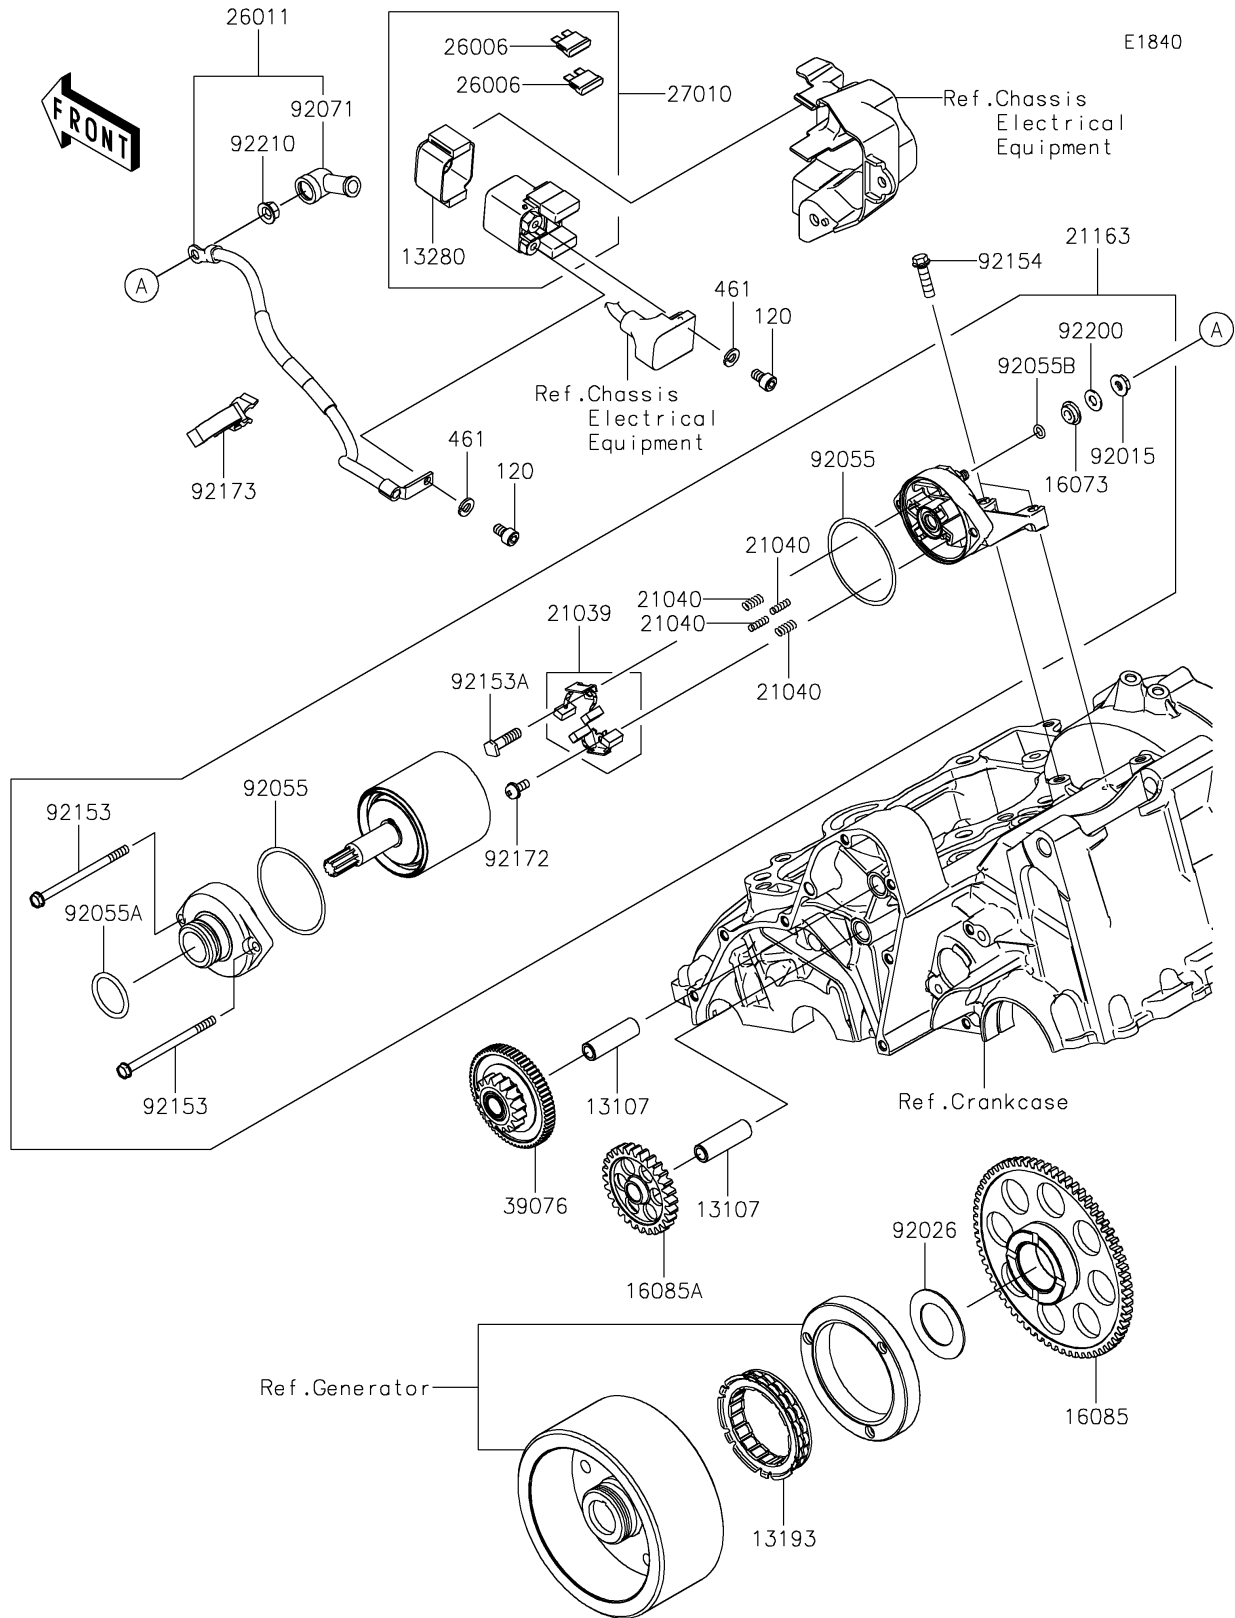

2017 Z650 PARTS DIAGRAM

Starter Motor

2017 Z650 PARTS LIST

Starter Motor

ITEM NAME	PART NUMBER	QUANTITY
BOLT-SOCKET,6X10 (Ref # 120)	120CB0610	1
SHAFT,IDLE GEAR (Ref # 13107)	13107-1106	1
CLUTCH-ASSY-ONEWAY (Ref # 13193)	13193-0006	1
HOLDER (Ref # 13280)	13280-0710	1
INSULATOR (Ref # 16073)	16073-0053	1
GEAR,67T (Ref # 16085)	16085-0076	1
GEAR,IDLE,28T (Ref # 16085A)	16085-0664	1
BRUSH,CARBON (Ref # 21039)	21039-0004	1
SPRING-BRUSH (Ref # 21040)	21040-0003	1
STARTER-ELECTRIC (Ref # 21163)	21163-0746	1
FUSE,BLADE,30A,GREEN (Ref # 26006)	26006-1006	1
WIRE-LEAD (Ref # 26011)	26011-0939	1
SWITCH,MAGNETIC (Ref # 27010)	27010-0709	1
LIMITER,16T&66T (Ref # 39076)	39076-0034	1
WASHER-SPRING,6MM (Ref # 461)	461DB0600	1
NUT,STARTER MOTOR (Ref # 92015)	92015-1476	1
SPACER,29.1X47.5X1.2 (Ref # 92026)	92026-087	1
RING-O (Ref # 92055)	92055-0136	1
RING-O (Ref # 92055A)	92055-1276	1
RING-O,4.5X2.0 (Ref # 92055B)	92055-1370	1
GROMMET (Ref # 92071)	92071-0024	1
BOLT (Ref # 92153)	92153-1850	1
BOLT (Ref # 92153A)	92153-1866	1
BOLT,FLANGED,6X22 (Ref # 92154)	92154-0504	1
SCREW (Ref # 92172)	92172-0334	1
CLAMP (Ref # 92173)	92173-1691	1
WASHER (Ref # 92200)	92200-0386	1
NUT,6MM (Ref # 92210)	92210-0188	1