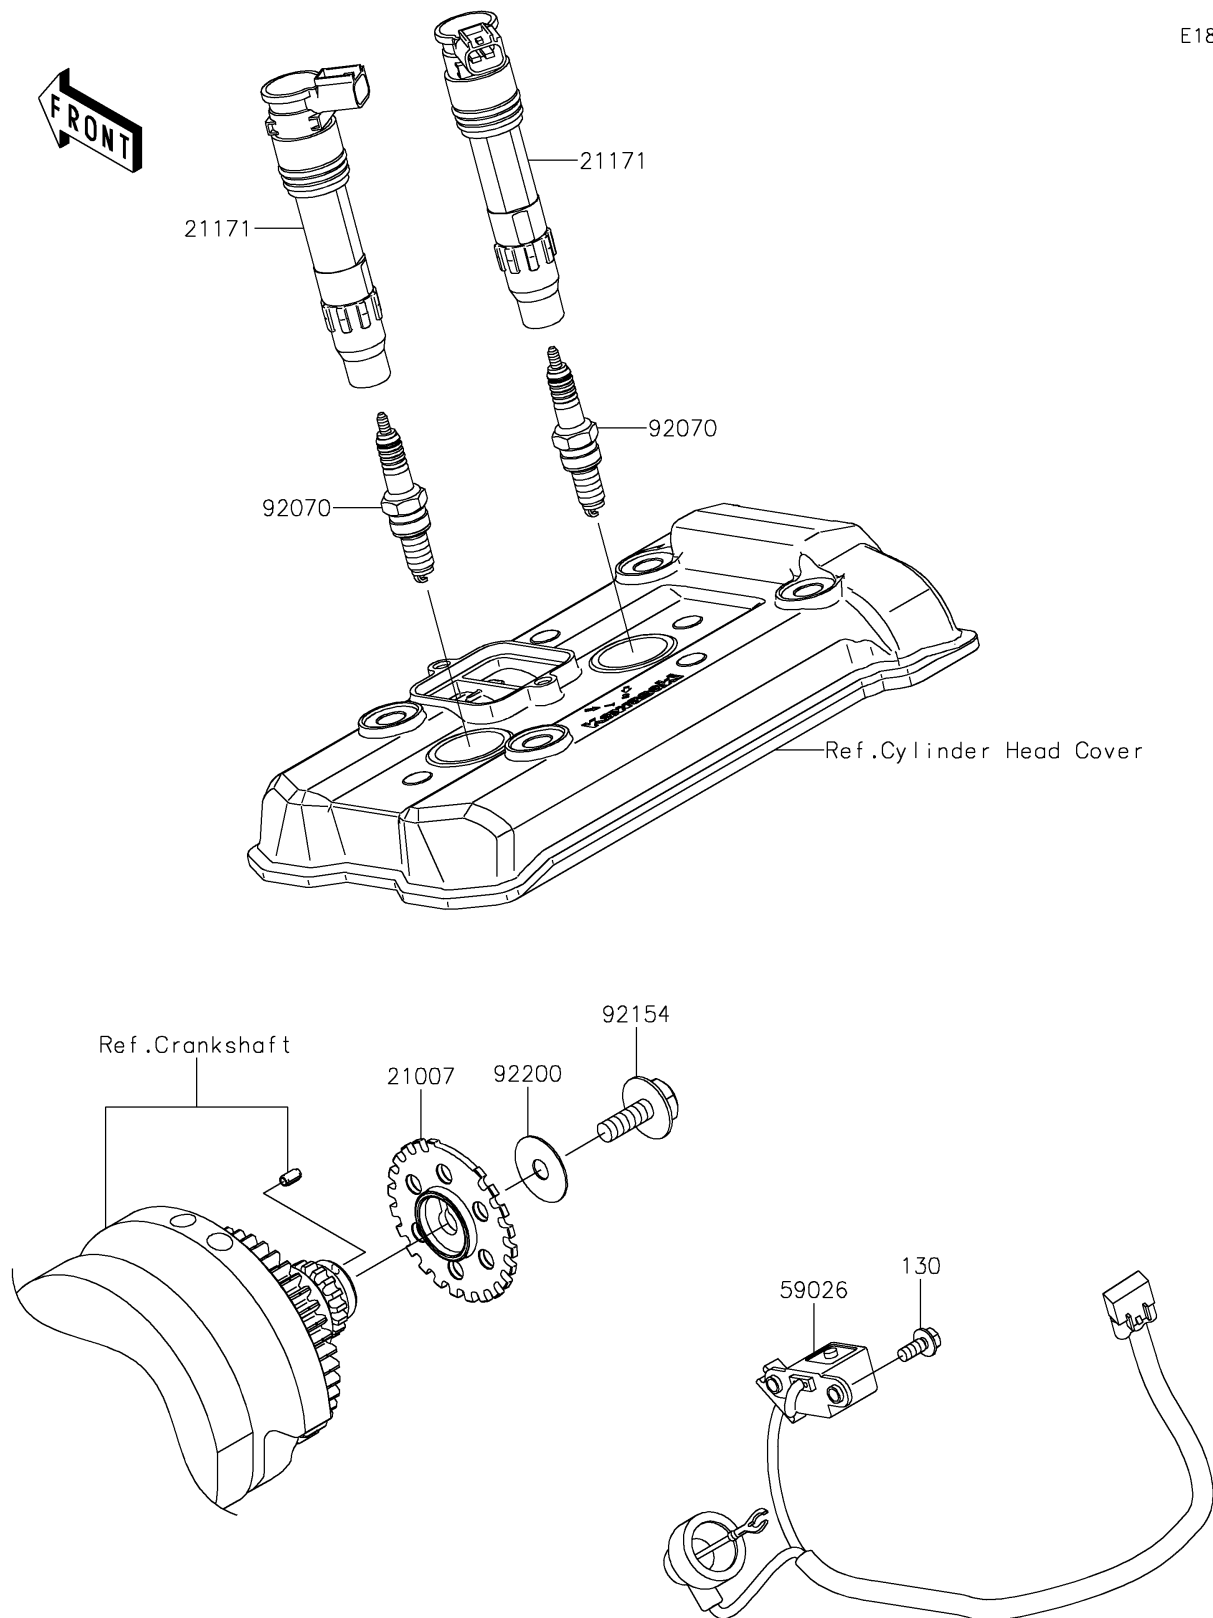

2017 Z650 PARTS DIAGRAM

Ignition System

E1830

2017 Z650 PARTS LIST

Ignition System

ITEM NAME	PART NUMBER	QUANTITY
BOLT-FLANGED,5X12 (Ref # 130)	130BA0512	1
ROTOR,PULSING (Ref # 21007)	21007-0053	1
COIL-ASSY-IGNITION (Ref # 21171)	21171-0033	1
COIL-PULSING (Ref # 59026)	59026-0045	1
PLUG-SPARK,CR9EIA(NGK) (Ref # 92070)	92070-0014	1
BOLT,FLANGED,8X23 (Ref # 92154)	92154-0187	1
WASHER,8.5X28X0.8 (Ref # 92200)	92200-0274	1