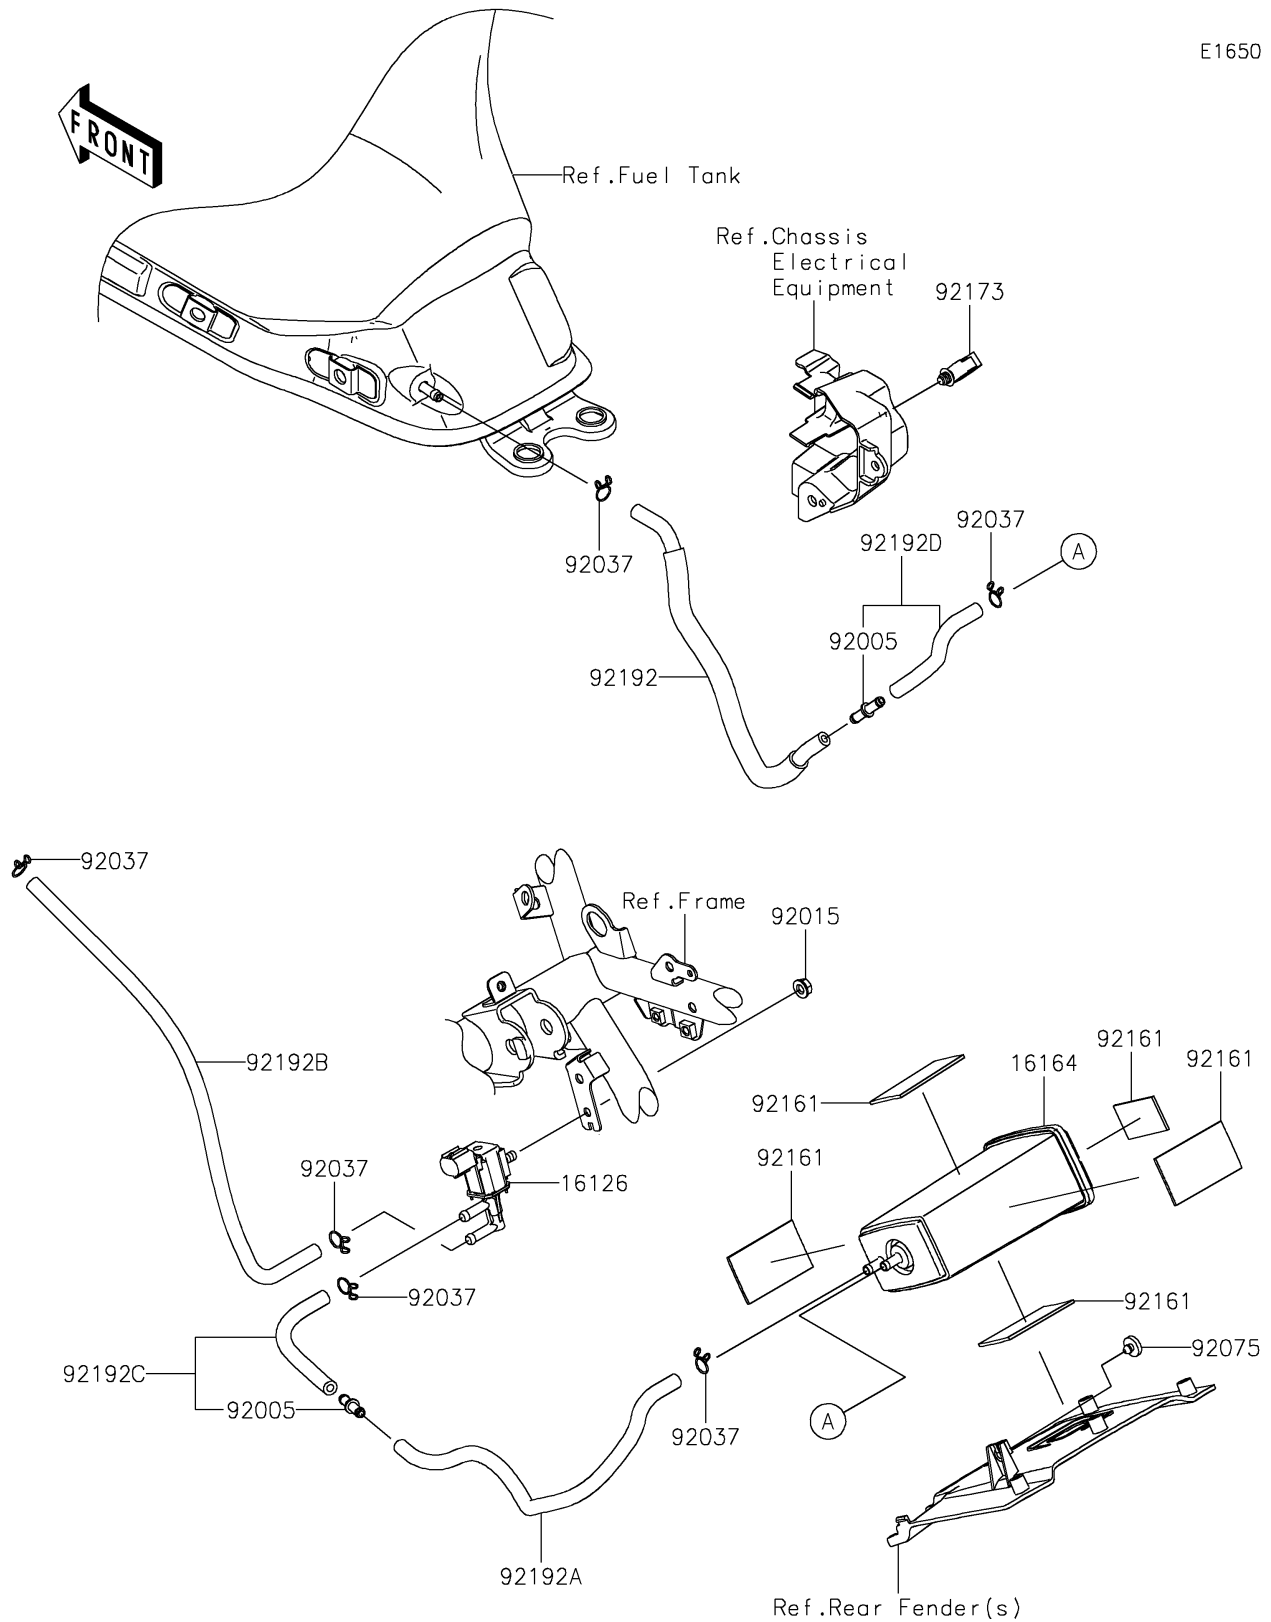

2017 Z650 PARTS DIAGRAM

Fuel Evaporative System(CA)

E1650

2017 Z650 PARTS LIST

Fuel Evaporative System(CA)

ITEM NAME	PART NUMBER	QUANTITY
VALVE,SOLENOID (Ref # 16126)	16126-0705	1
CANISTER (Ref # 16164)	16164-0012	1
FITTING (Ref # 92005)	92005-0721	1
NUT,FLANGED,6MM (Ref # 92015)	92015-1367	1
CLAMP,TUBE (Ref # 92037)	92037-147	1
DAMPER,BOOST SENSOR (Ref # 92075)	92075-2113	1
DAMPER (Ref # 92161)	92161-1883	1
CLAMP,HOLDER CLIP (Ref # 92173)	92173-0868	1
TUBE,TANK-FITTING (Ref # 92192)	92192-1659	1
TUBE,CANISTER-FITTING (Ref # 92192A)	92192-1660	1
TUBE,VALVE-THROTTLE BODY (Ref # 92192B)	92192-1661	1
TUBE,VALVE-FITTING (Ref # 92192C)	92192-1700	1
TUBE,CANISTER-FITTING (Ref # 92192D)	92192-1701	1