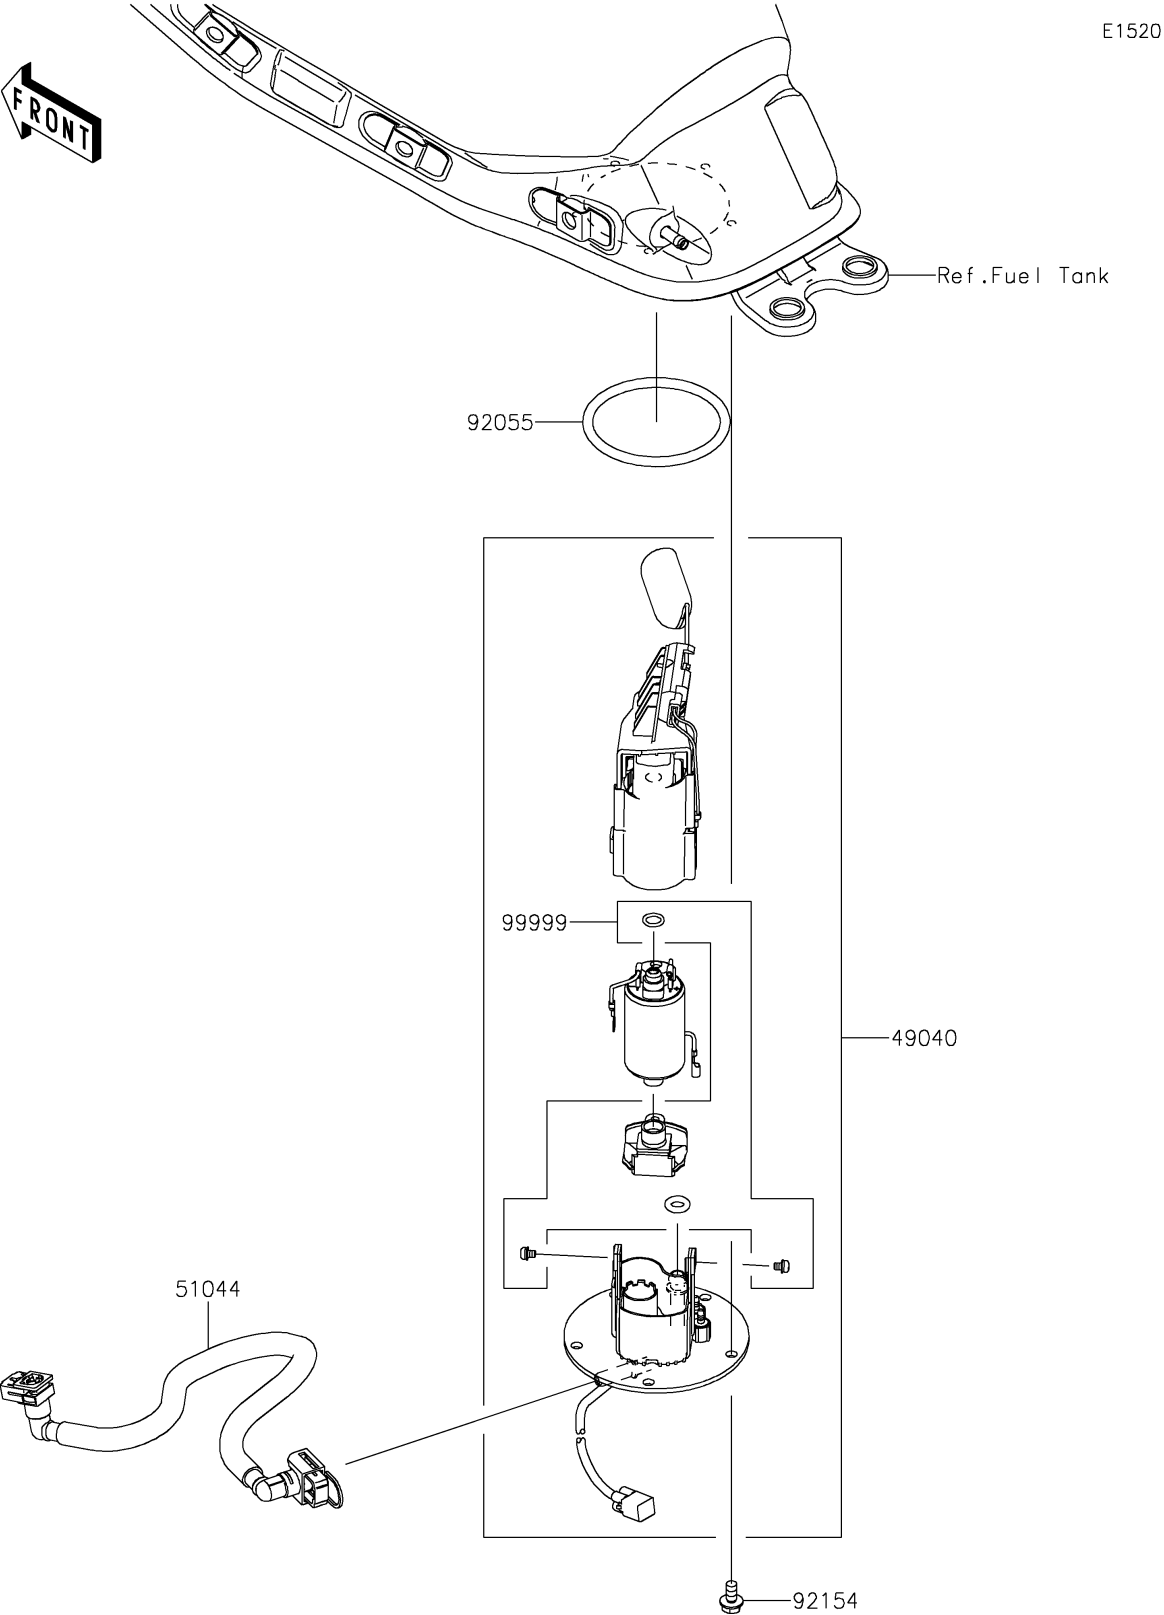

## 2017 Z650 PARTS DIAGRAM

Fuel Pump

## 2017 Z650 PARTS LIST

Fuel Pump

ITEM NAME	PART NUMBER	QUANTITY
PUMP-FUEL (Ref # 49040)	49040-0754	1
TUBE-ASSY,FUEL (Ref # 51044)	51044-0847	1
RING-O,74.6X5.7 (Ref # 92055)	92055-0728	1
BOLT,FLANGED,6X12 (Ref # 92154)	92154-2335	1
KIT,FUEL FILTER (Ref # 99999)	99999-0525	1