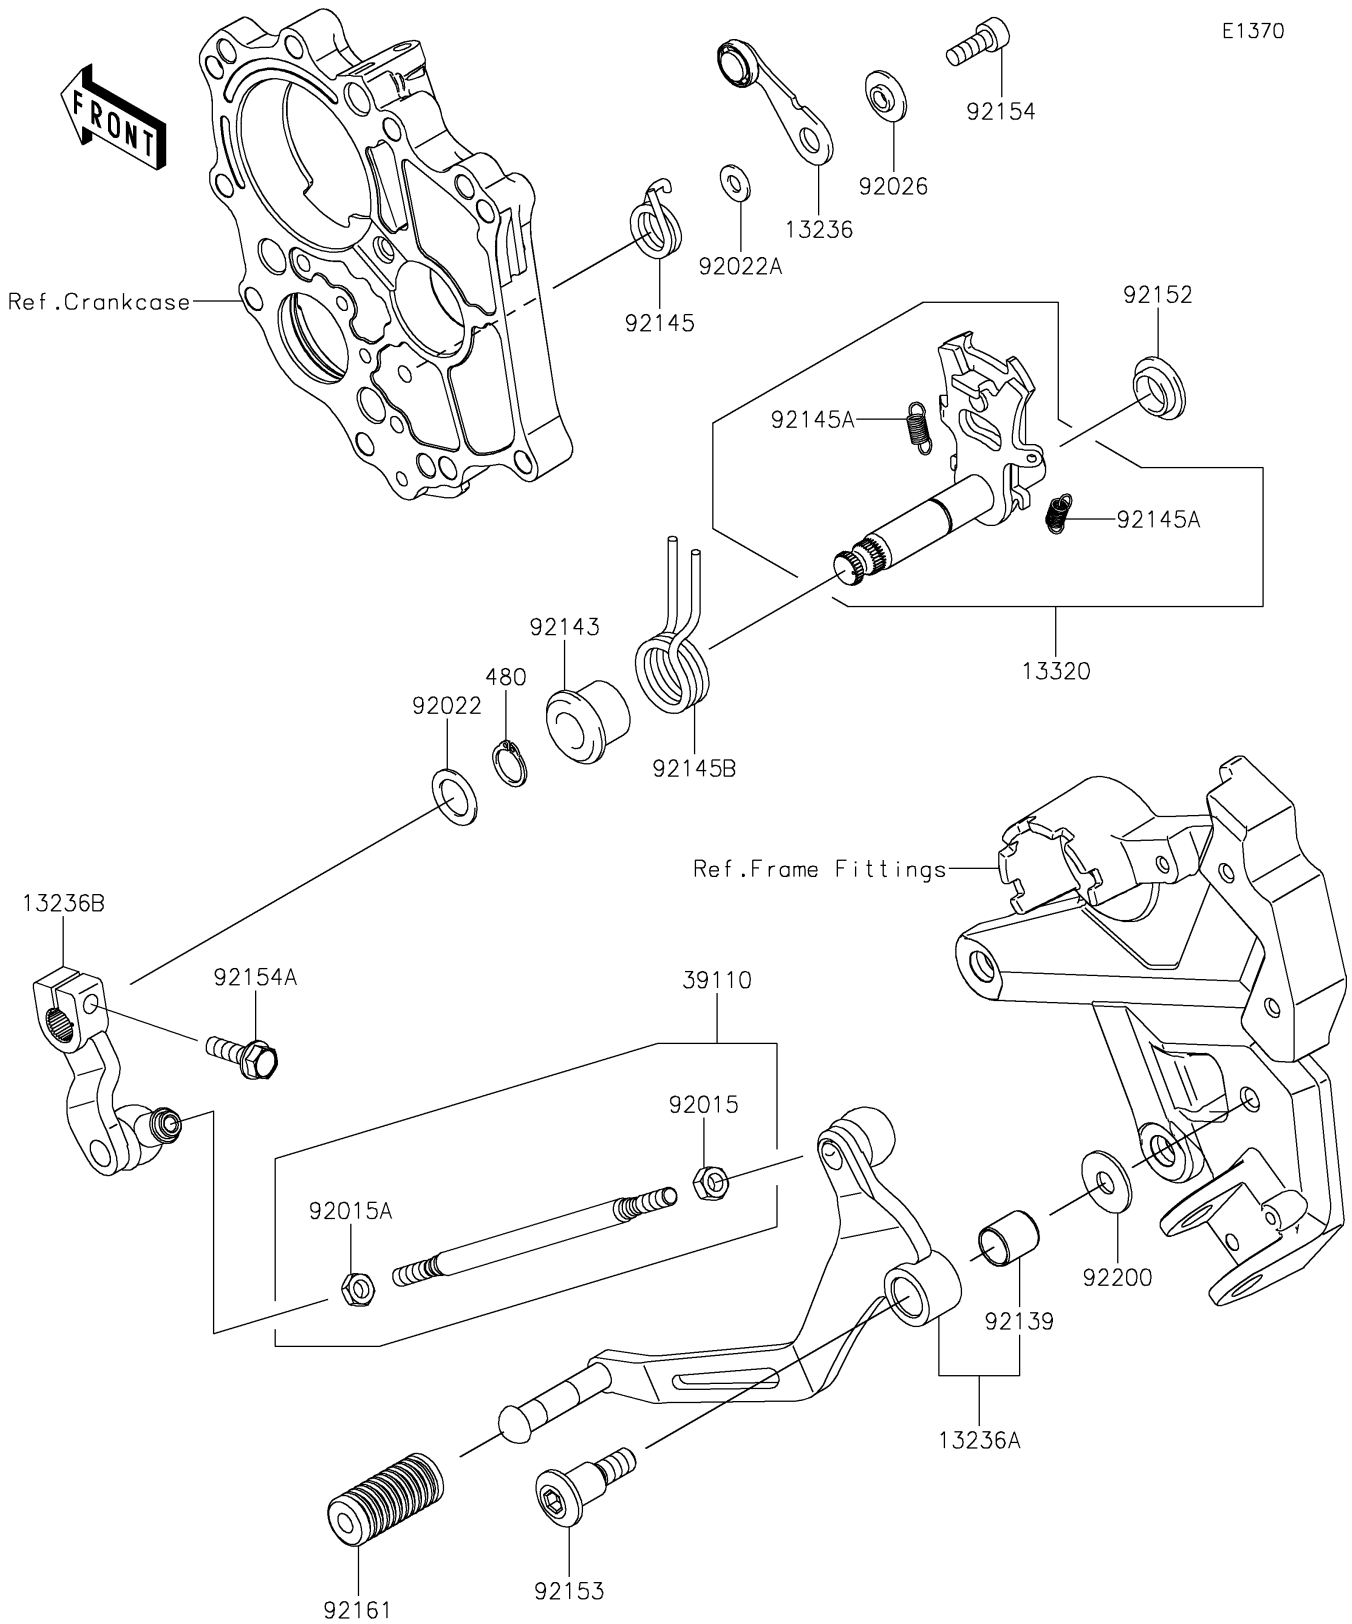

## 2017 Z650 PARTS DIAGRAM

Gear Change Mechanism

E1370

## 2017 Z650 PARTS LIST

Gear Change Mechanism

ITEM NAME	PART NUMBER	QUANTITY
LEVER-COMP,POSITION (Ref # 13236)	13236-0170	1
LEVER-COMP,CHANGE PEDAL (Ref # 13236A)	13236-0778	1
LEVER-COMP,ENGINE SIDE (Ref # 13236B)	13236-0779	1
LEVER-ASSY,CHANGE SHAFT (Ref # 13320)	13320-0032	1
ROD-ASSY-TIE (Ref # 39110)	39110-1124	1
CIRCLIP-TYPE-C,13MM (Ref # 480)	480J1300	1
NUT,6MM (Ref # 92015)	92015-1443	1
NUT,LEFT HANDED,6MM (Ref # 92015A)	92015-1444	1
WASHER,13.3X20X1 (Ref # 92022)	92022-1496	1
WASHER,6X12.8X1.2 (Ref # 92022A)	92022-1827	1
SPACER (Ref # 92026)	92026-1217	1
BUSHING (Ref # 92139)	92139-0023	1
COLLAR,RETURN SPRING (Ref # 92143)	92143-1498	1
SPRING,POSITION (Ref # 92145)	92145-0304	1
SPRING,5.5X0.7X18 (Ref # 92145A)	92145-0703	1
SPRING,CHANGE SHAFT RETURN (Ref # 92145B)	92145-1774	1
COLLAR (Ref # 92152)	92152-1075	1
BOLT,SOCKET,8X16.7 (Ref # 92153)	92153-0446	1
BOLT,SOCKET,6X16 (Ref # 92154)	92154-0235	1
BOLT,FLANGED,6X20 (Ref # 92154A)	92154-2595	1
DAMPER,CHANGE PEDAL (Ref # 92161)	92161-1300	1
WASHER,8.0X22.0X1.5 (Ref # 92200)	92200-0174	1