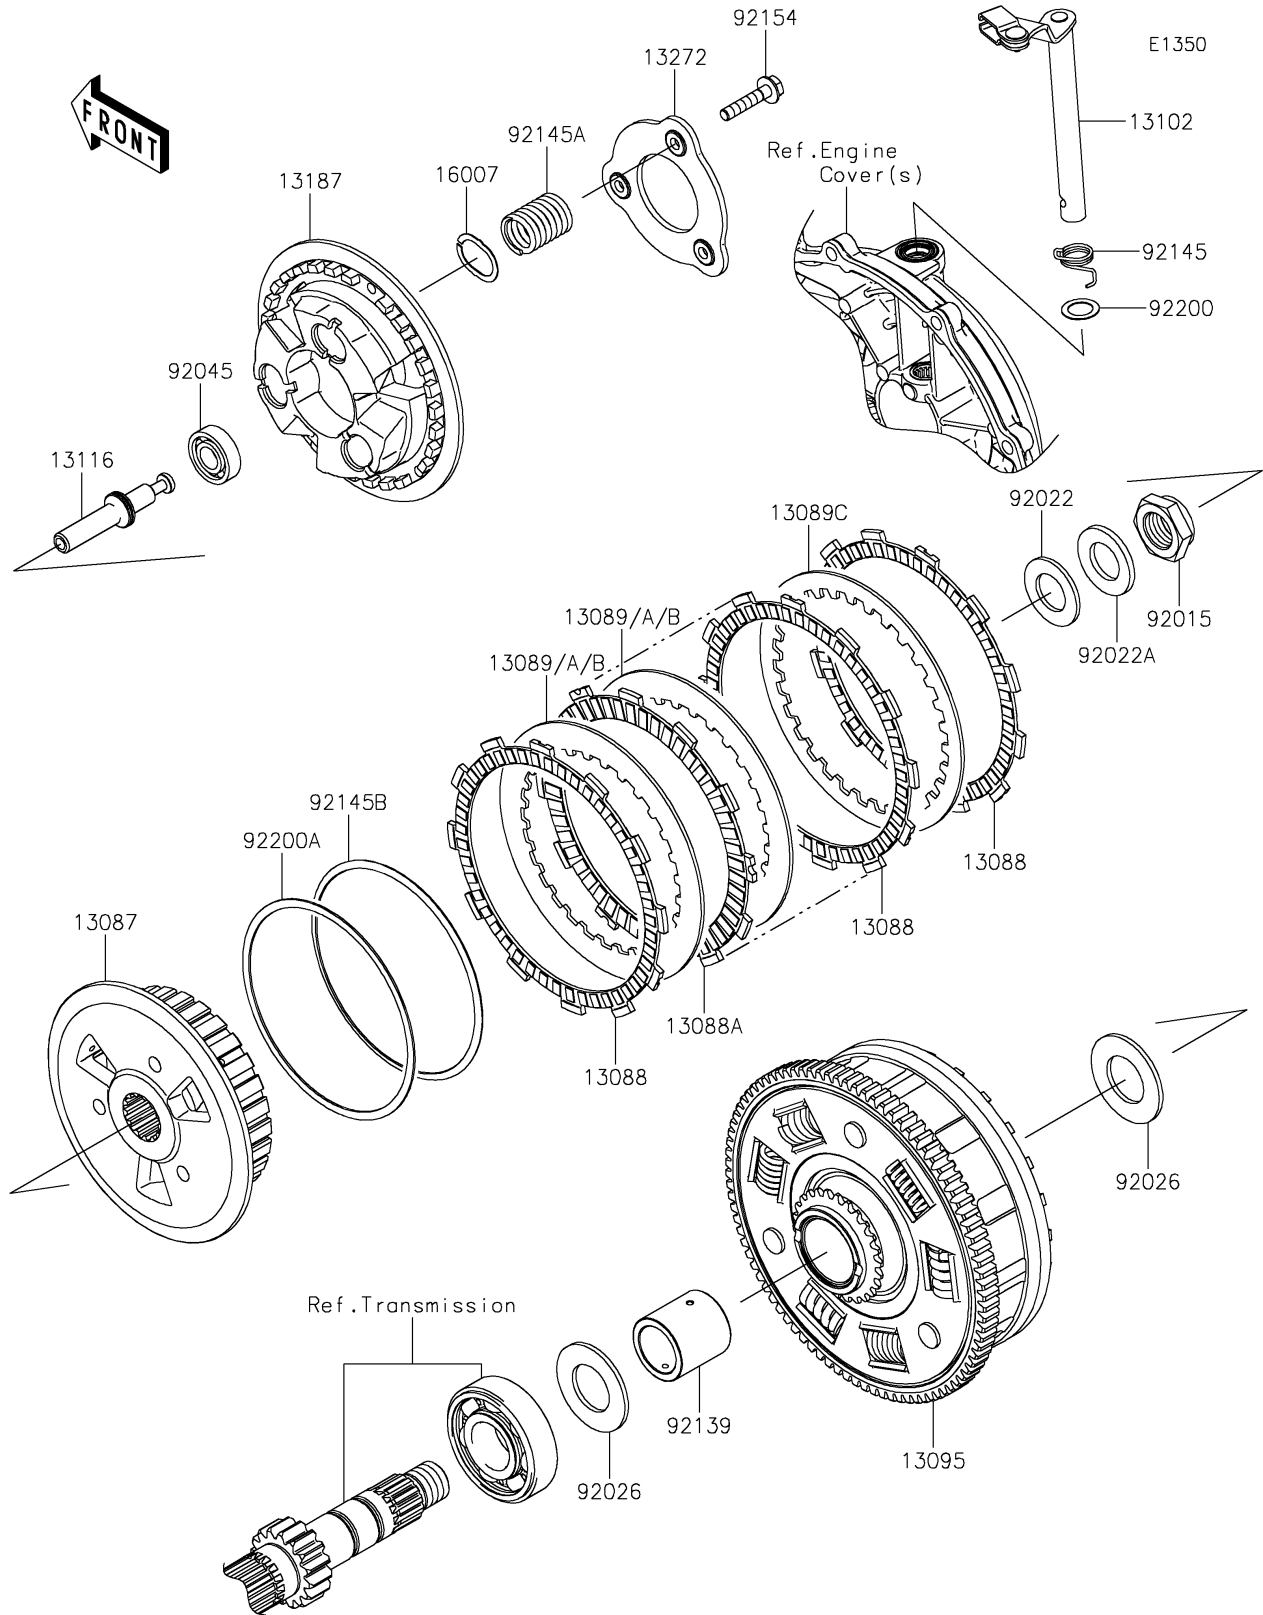

2017 Z650 PARTS DIAGRAM

Clutch

2017 Z650 PARTS LIST

Clutch

ITEM NAME	PART NUMBER	QUANTITY
HUB-CLUTCH (Ref # 13087)	13087-0581	1
PLATE-FRICTION (Ref # 13088)	13088-0557	1
PLATE-FRICTION (Ref # 13088A)	13088-0566	1
PLATE-CLUTCH,T=2.0 (Ref # 13089)	13089-0021	1
PLATE-CLUTCH,T=1.6 (Ref # 13089A)	13089-0038	1
PLATE-CLUTCH,T=2.3 (Ref # 13089B)	13089-0039	1
PLATE-CLUTCH (Ref # 13089C)	13089-0558	1
HOUSING-COMP-CLUTCH (Ref # 13095)	13095-0585	1
RELEASE-COMP-CLUTCH (Ref # 13102)	13102-0070	1
ROD-PUSH (Ref # 13116)	13116-0734	1
PLATE-CLUTCH OPERATING (Ref # 13187)	13187-0029	1
PLATE (Ref # 13272)	13272-1303	1
SEAT-SPRING (Ref # 16007)	16007-0736	1
NUT,20MM (Ref # 92015)	92015-1555	1
WASHER,20.3X36X2.3 (Ref # 92022)	92022-1116	1
WASHER,20.3X36X3.7 (Ref # 92022A)	92022-1868	1
SPACER,25.5X47X2.5 (Ref # 92026)	92026-0716	1
BEARING-BALL,6001C3ML01 (Ref # 92045)	92045-1235	1
BUSHING (Ref # 92139)	92139-0710	1
SPRING,CLUTCH RELEASE (Ref # 92145)	92145-0897	1
SPRING (Ref # 92145A)	92145-1732	1
SPRING (Ref # 92145B)	92145-1765	1
BOLT,UPSET,6X30 (Ref # 92154)	92154-0997	1
WASHER,12X18.5X0.5 (Ref # 92200)	92200-1487	1
WASHER,T=1.0 (Ref # 92200A)	92200-1579	1