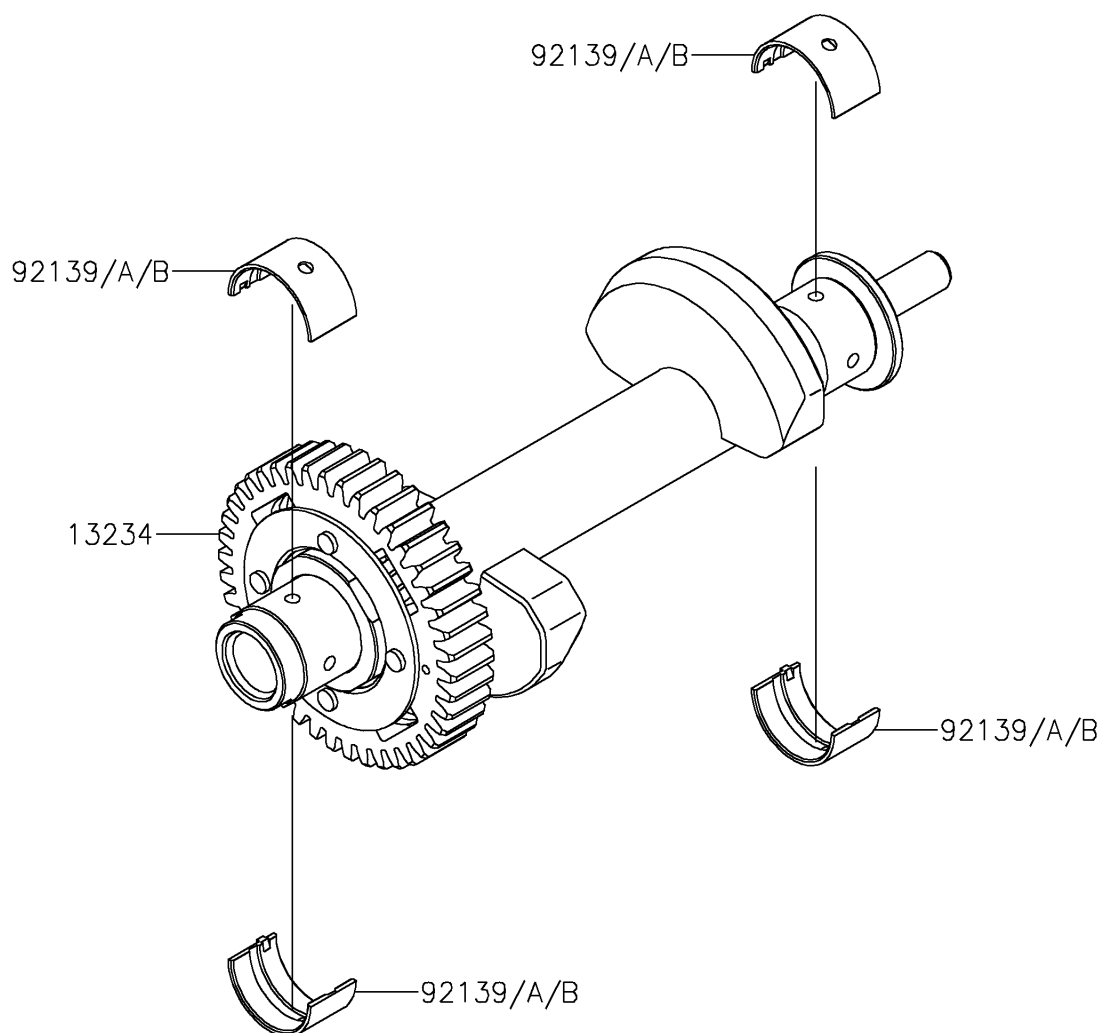

## 2017 Z650 PARTS DIAGRAM

Balancer

E1323

## 2017 Z650 PARTS LIST

Balancer

ITEM NAME	PART NUMBER	QUANTITY
SHAFT-COMP,BALANCER (Ref # 13234)	13234-0043	1
BUSHING,BALANCER,BLUE (Ref # 92139)	92139-0117	1
BUSHING,BALANCER,BLACK (Ref # 92139A)	92139-0118	1
BUSHING,BALANCER,BROWN (Ref # 92139B)	92139-0119	1