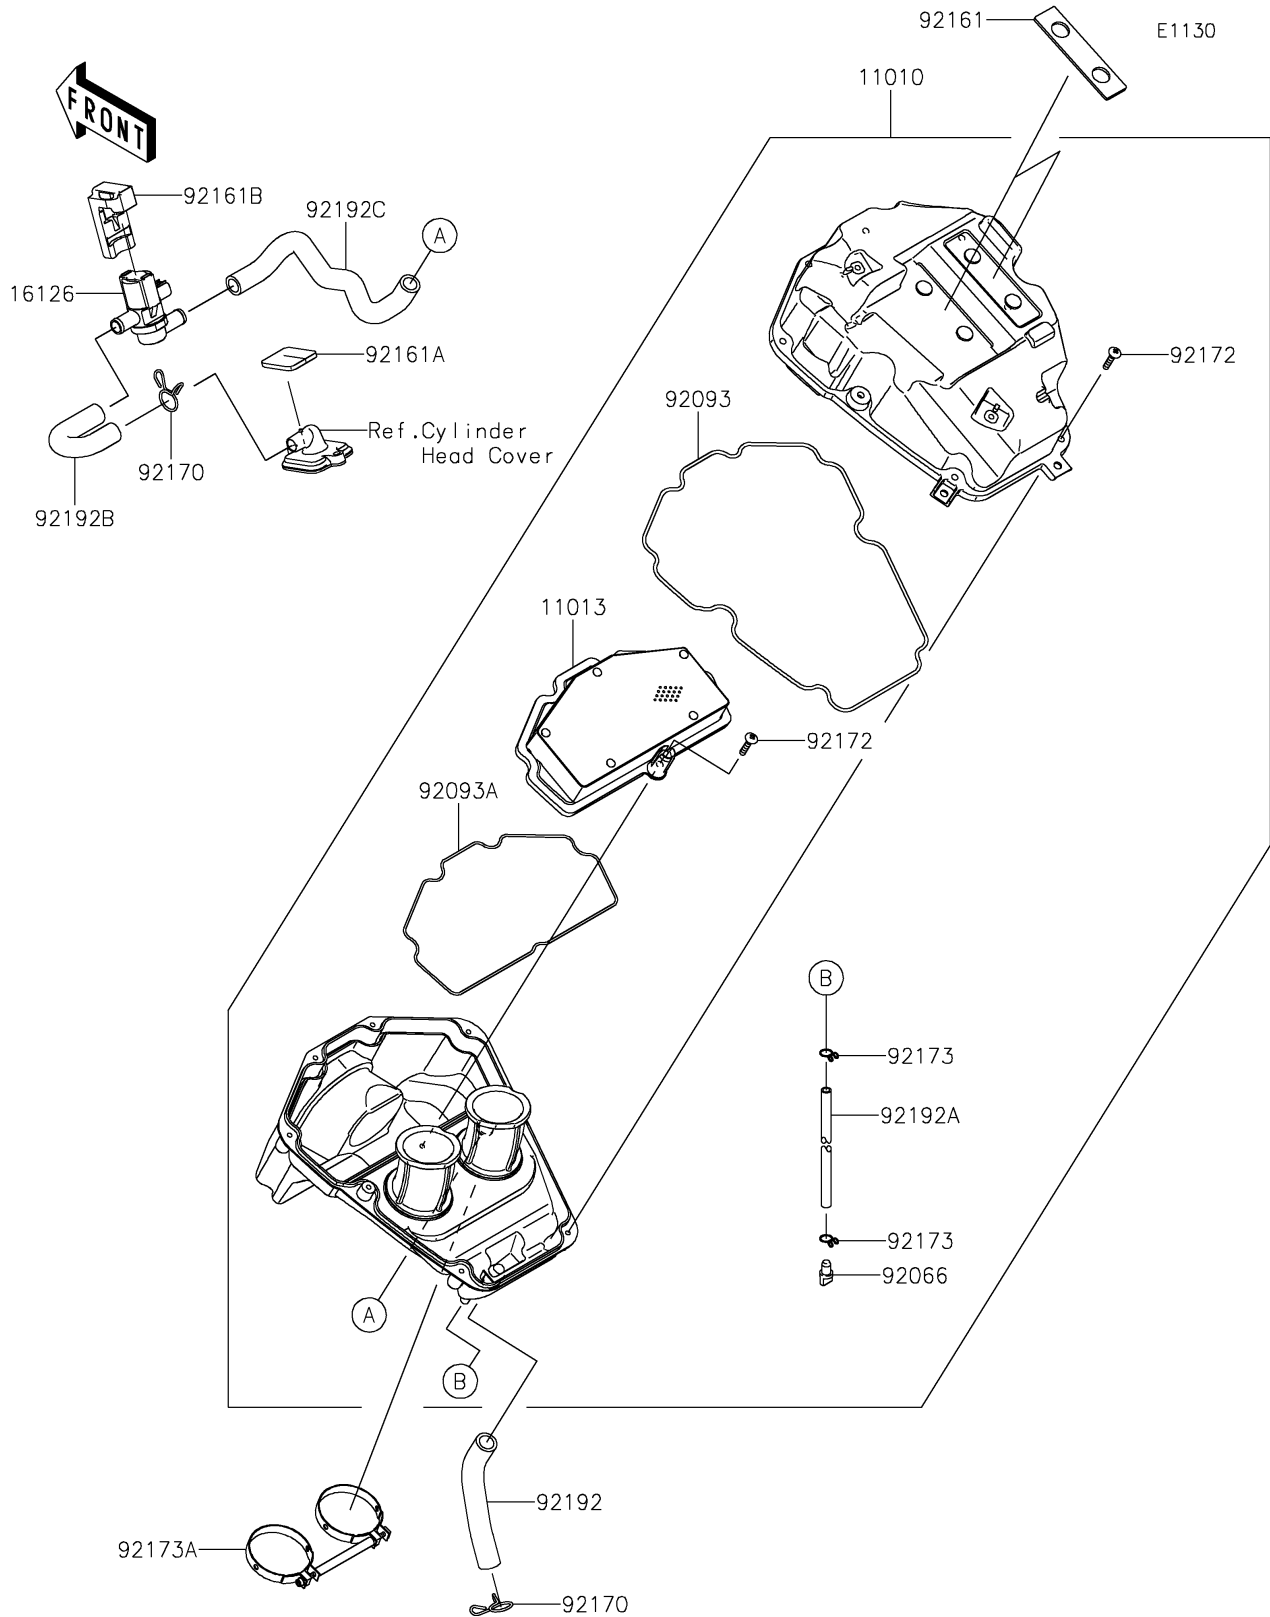

2017 Z650 PARTS DIAGRAM

Air Cleaner

2017 Z650 PARTS LIST

Air Cleaner

ITEM NAME	PART NUMBER	QUANTITY
FILTER-ASSY-AIR (Ref # 11010)	11010-0852	1
ELEMENT-AIR FILTER (Ref # 11013)	11013-0745	1
VALVE,AIR SWITING (Ref # 16126)	16126-0019	1
PLUG,DRAIN (Ref # 92066)	92066-0782	1
SEAL (Ref # 92093)	92093-0610	1
SEAL,ELEMENT (Ref # 92093A)	92093-0611	1
DAMPER (Ref # 92161)	92161-1428	1
DAMPER (Ref # 92161A)	92161-1899	1
DAMPER (Ref # 92161B)	92161-1933	1
CLAMP (Ref # 92170)	92170-1017	1
SCREW,5X25 (Ref # 92172)	92172-0891	1
CLAMP,10MM (Ref # 92173)	92173-1044	1
CLAMP (Ref # 92173A)	92173-1698	1
TUBE,BREATHER (Ref # 92192)	92192-0958	1
TUBE,DRAIN,L=245 (Ref # 92192A)	92192-1380	1
TUBE,ASV-HEAD (Ref # 92192B)	92192-1698	1
TUBE,A/C-ASV (Ref # 92192C)	92192-1699	1