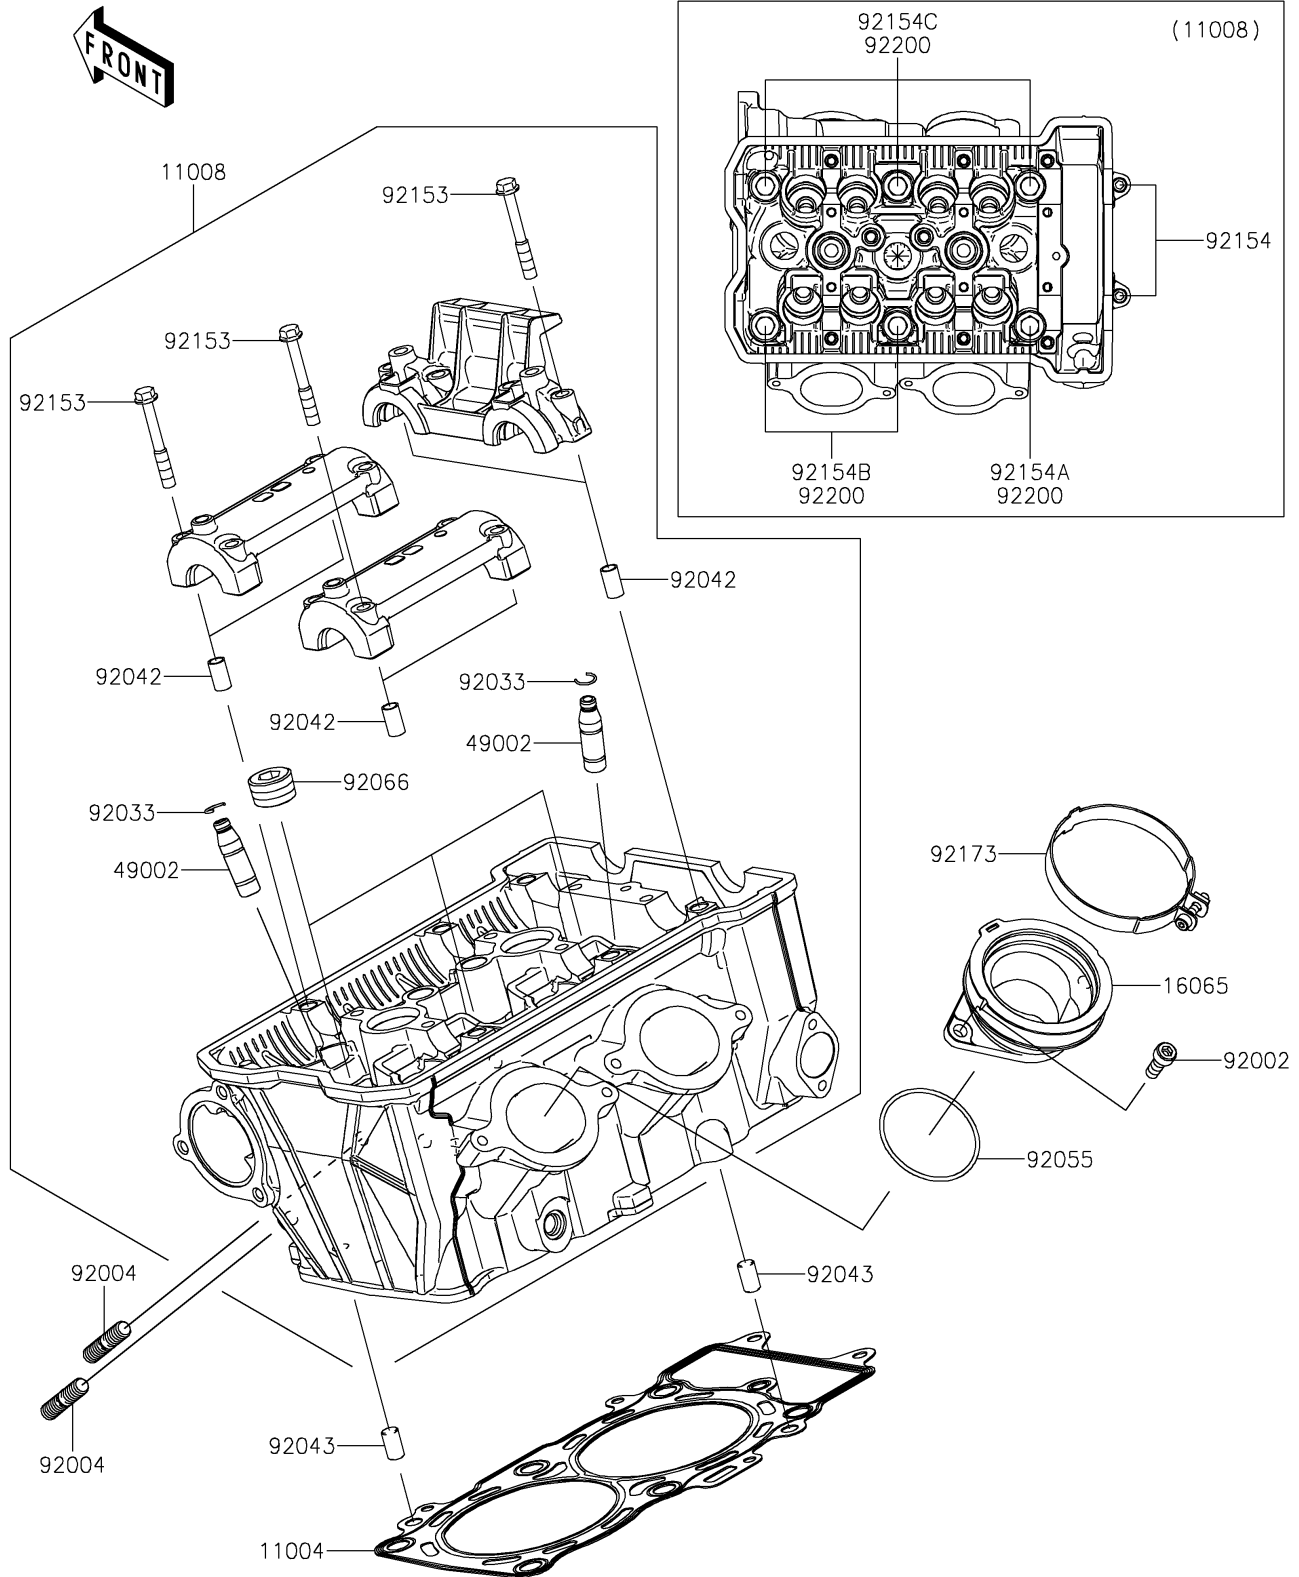

## 2017 Z650 PARTS DIAGRAM

Cylinder Head

E1111

## 2017 Z650 PARTS LIST

### Cylinder Head

ITEM NAME	PART NUMBER	QUANTITY
GASKET-HEAD (Ref # 11004)	11004-0763	1
HEAD-COMP-CYLINDER (Ref # 11008)	11008-0913	1
HOLDER-CARBURETOR (Ref # 16065)	16065-0131	1
GUIDE-VALVE (Ref # 49002)	49002-0039	1
BOLT,6X16 (Ref # 92002)	92002-1143	1
STUD,8X22 (Ref # 92004)	92004-0025	1
RING-SNAP (Ref # 92033)	92033-1247	1
PIN,DOWEL,6.3X8X14 (Ref # 92042)	92042-007	1
PIN,8X14 (Ref # 92043)	92043-1567	1
RING-O,47X1.9 (Ref # 92055)	92055-1600	1
PLUG,PT1/2X12.5 (Ref # 92066)	92066-0002	1
BOLT,6X45 (Ref # 92153)	92153-0339	1
BOLT,SOCKET,6X30 (Ref # 92154)	92154-0116	1
BOLT,FLANGED,10X100 (Ref # 92154A)	92154-2363	1
BOLT,FLANGED,10X158 (Ref # 92154B)	92154-2364	1
BOLT,FLANGED,10X176 (Ref # 92154C)	92154-2365	1
CLAMP (Ref # 92173)	92173-0239	1
WASHER,10.5X19X2.3 (Ref # 92200)	92200-0257	1