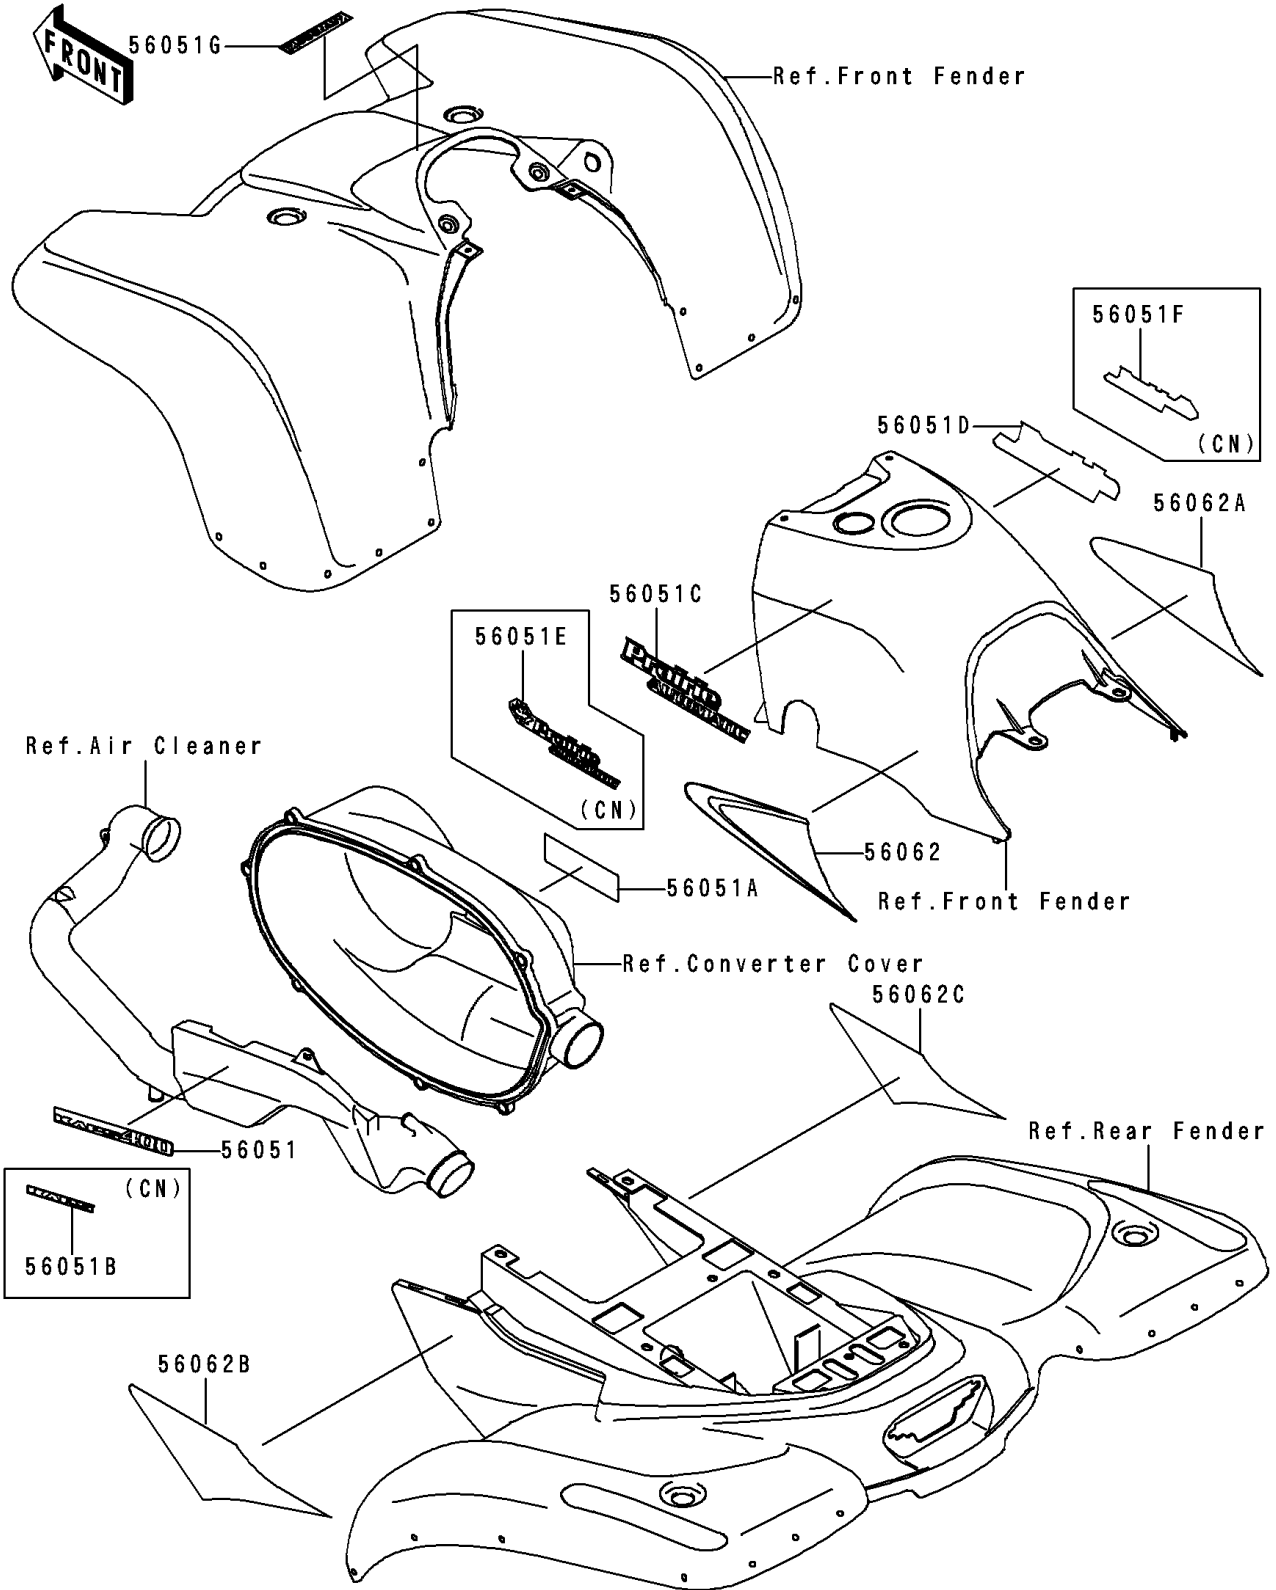

## 1998 Prairie® 400 PARTS DIAGRAM

Decals(Green)

F2861

## 1998 Prairie® 400 PARTS LIST

Decals(Green)

| ITEM NAME                                 | PART NUMBER | QUANTITY |
|---|-------------|----------|
| MARK,BELT CONVERTER COVER (Ref # 56051A)  | 56051-1483  | 1        |
| PATTERN,FUEL TANK COVER,LH (Ref # 56062)  | 56062-1115  | 1        |
| PATTERN,FUEL TANK COVER,RH (Ref # 56062A) | 56062-1116  | 1        |
| MARK,AIR CLEANER COVER (Ref # 56051)      | 56051-1476  | 1        |
| MARK,AIR CLEANER COVER (Ref # 56051B)     | 56051-1484  | 1        |
| MARK,FUEL TANK COVER,LH (Ref # 56051C)    | 56051-1643  | 1        |
| MARK,FUEL TANK COVER,RH (Ref # 56051D)    | 56051-1644  | 1        |
| MARK,FUEL TANK COVER,LH (Ref # 56051E)    | 56051-1669  | 1        |
| MARK,FUEL TANK COVER,RH (Ref # 56051F)    | 56051-1670  | 1        |
| MARK,FR FENDER,KAWASAKI (Ref # 56051G)    | 56051-1673  | 1        |
| PATTERN,RR FENDER,LH (Ref # 56062B)       | 56062-1123  | 1        |
| PATTERN,RR FENDER,RH (Ref # 56062C)       | 56062-1124  | 1        |