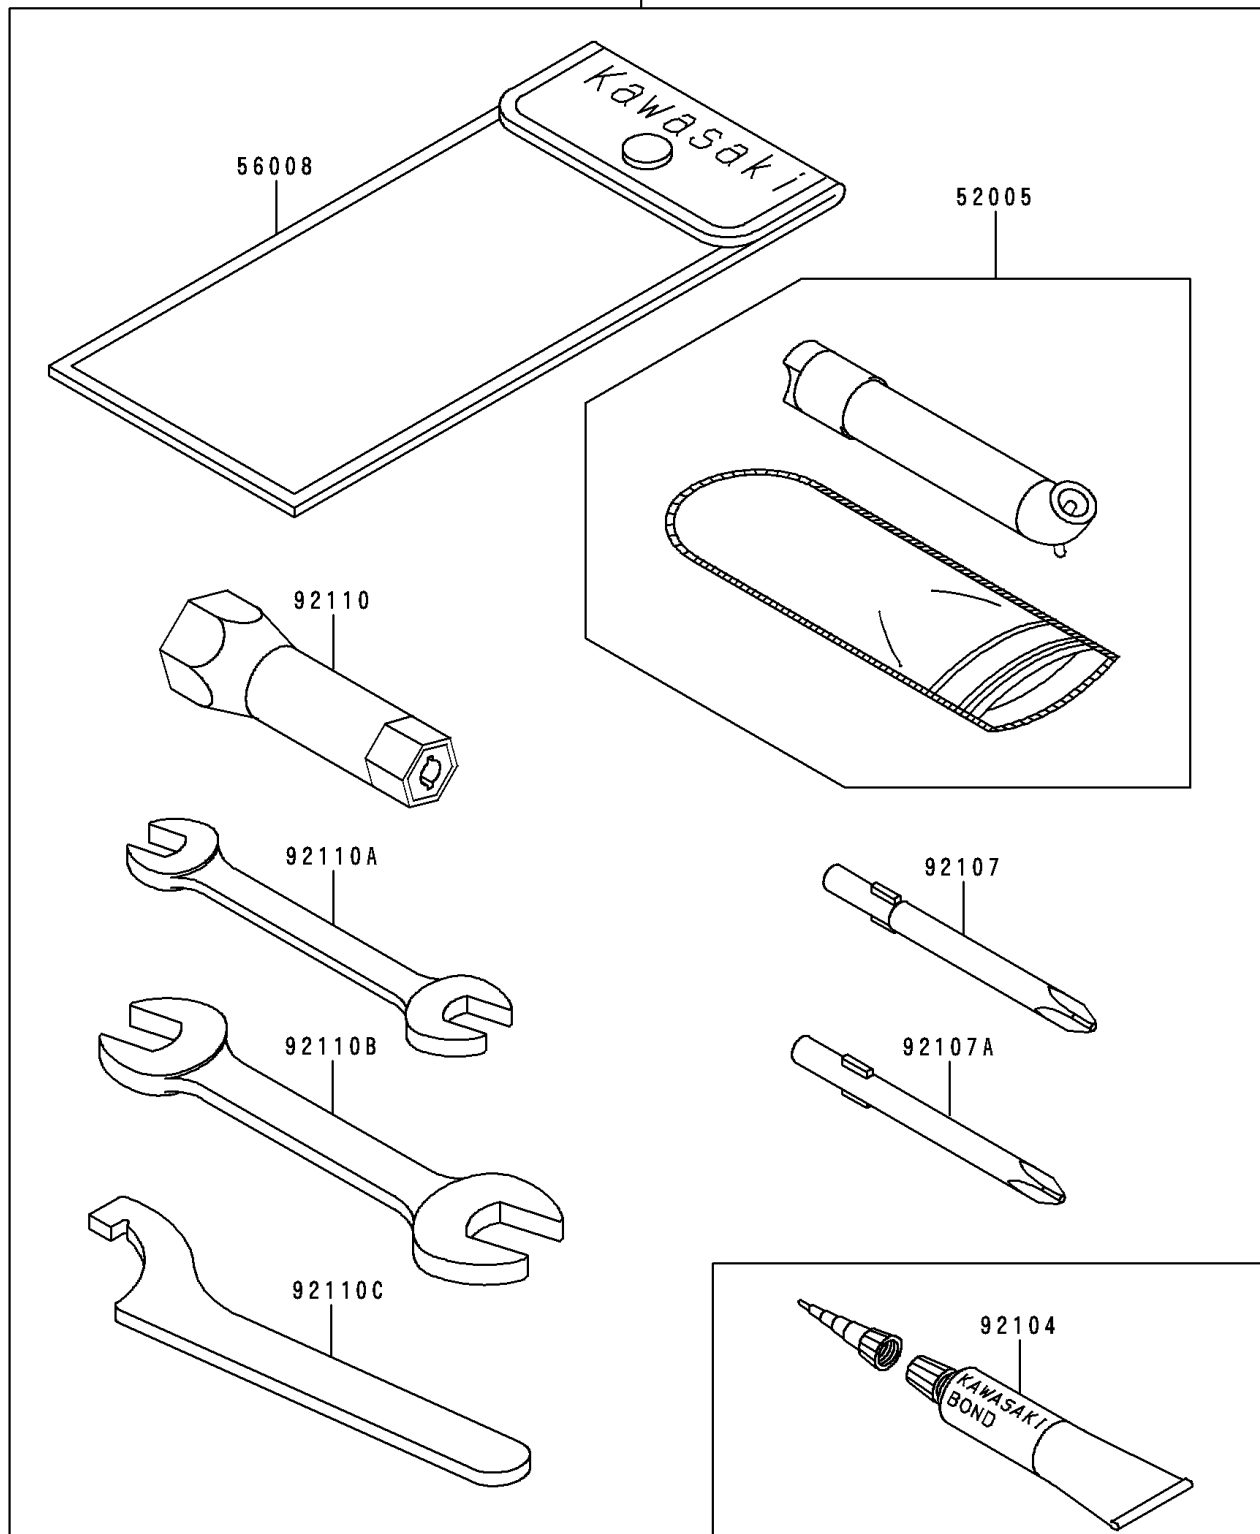

## 1998 Prairie® 400 PARTS DIAGRAM

Owner's Tools

56007

F2810

## 1998 Prairie® 400 PARTS LIST

Owner's Tools

ITEM NAME	PART NUMBER	QUANTITY
GAUGE,AIR (Ref # 52005)	52005-1082	1
TOOL-KIT (Ref # 56007)	56007-1407	1
BAG,TOOL (Ref # 56008)	56008-1007	1
GASKET-LIQUID,TUBE,100G,SILVER (Ref # 92104)	92104-002	1
TOOL-DRIVER,#3PHILLIPS (Ref # 92107)	92107-005	1
TOOL-DRIVER,#2PHILLIPS (Ref # 92107A)	92107-1053	1
TOOL-WRENCH,BOX,18MM (Ref # 92110)	92110-1109	1
TOOL-WRENCH,OPEN END,10X12 (Ref # 92110A)	92110-1152	1
TOOL-WRENCH,OPEN END,14X17 (Ref # 92110B)	92110-1153	1
TOOL-WRENCH,HOOK (Ref # 92110C)	92110-1173	1