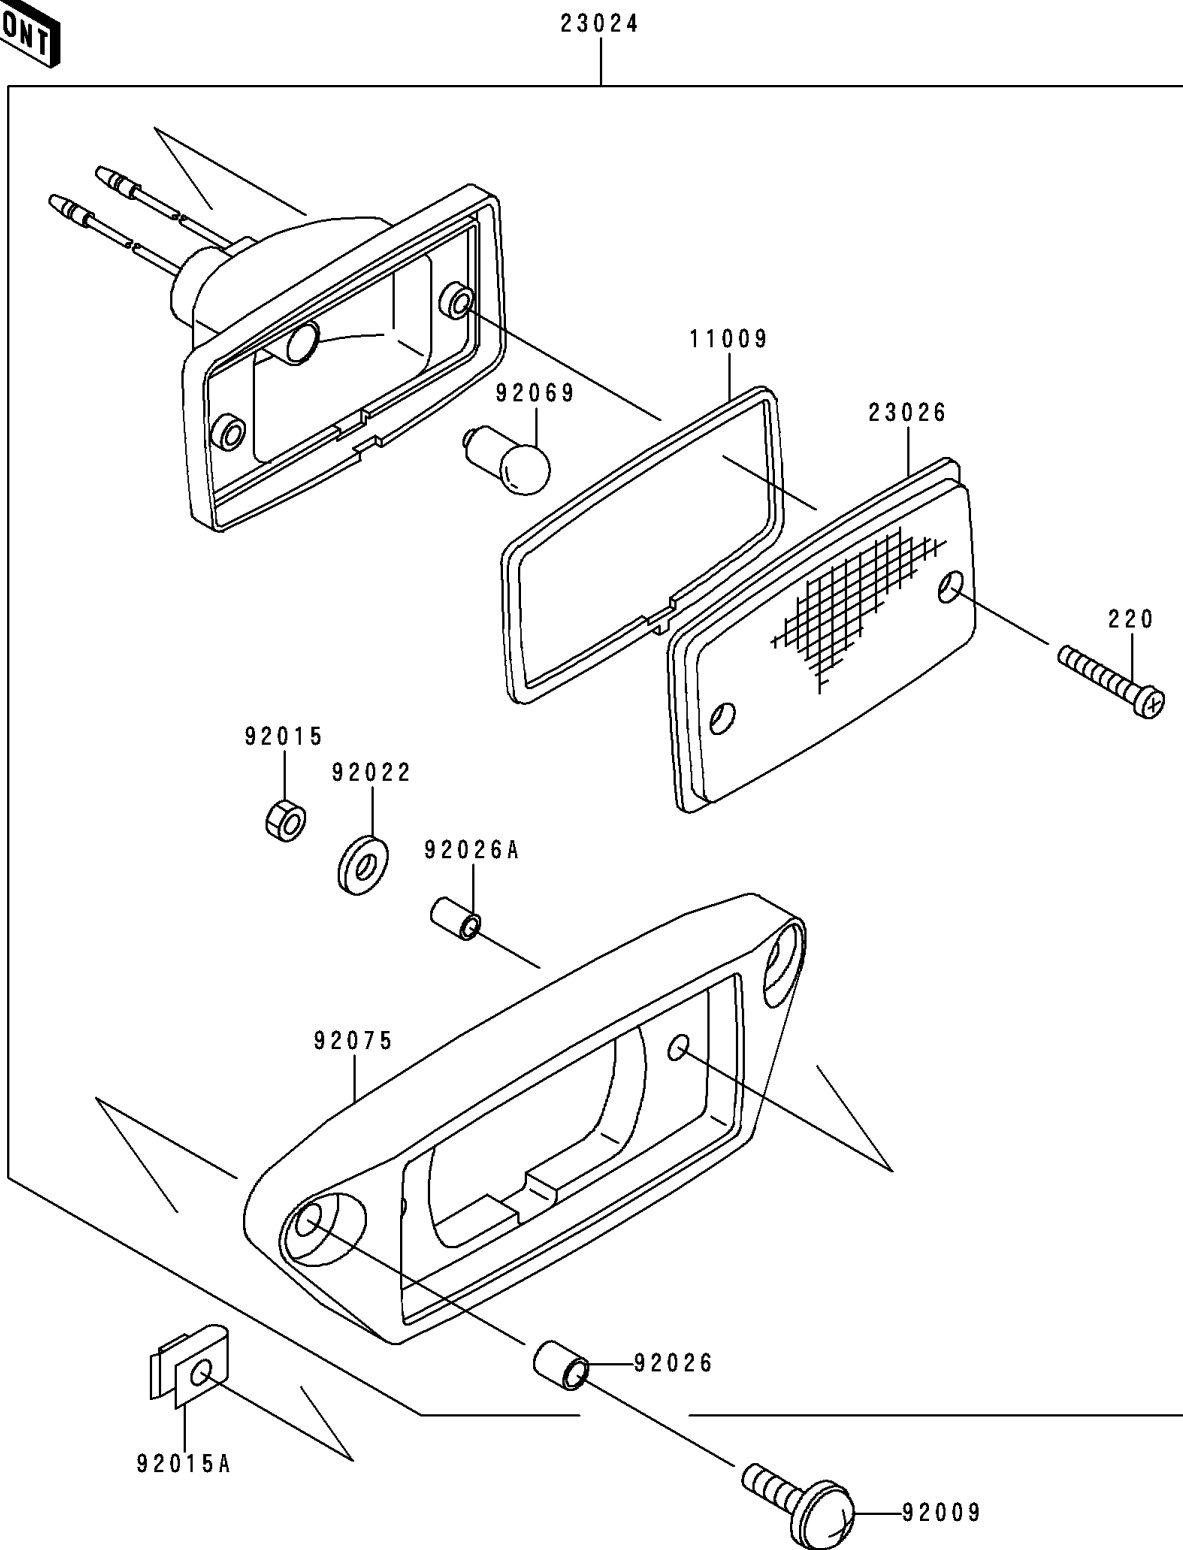

1998 Prairie® 400 PARTS DIAGRAM

Taillight(s)

F 27 20

1998 Prairie® 400 PARTS LIST

Taillight(s)

| ITEM NAME | PART NUMBER | QUANTITY |
|----------------------------------|-------------|----------|
| SCREW-PAN-CROS (Ref # 220) | 220B0430 | 1 |
| GASKET,TAIL LAMP (Ref # 11009) | 11009-4004 | 1 |
| LAMP-ASSY-TAIL (Ref # 23024) | 23024-1123 | 1 |
| LENS,TAIL LAMP (Ref # 23026) | 23026-4003 | 1 |
| SCREW,6X22,BLACK (Ref # 92009) | 92009-1256 | 1 |
| NUT,4MM (Ref # 92015) | 92015-1550 | 1 |
| NUT,CLIP,6MM (Ref # 92015A) | 92015-1904 | 1 |
| WASHER,PLAIN,4MM (Ref # 92022) | 92022-1762 | 1 |
| SPACER,6.3X8.3X10 (Ref # 92026) | 92026-1260 | 1 |
| SPACER,4.5X6.5X10 (Ref # 92026A) | 92026-1261 | 1 |
| BULB,12V 8W (Ref # 92069) | 92069-1012 | 1 |
| DAMPER,TAIL LAMP (Ref # 92075) | 92075-1782 | 1 |