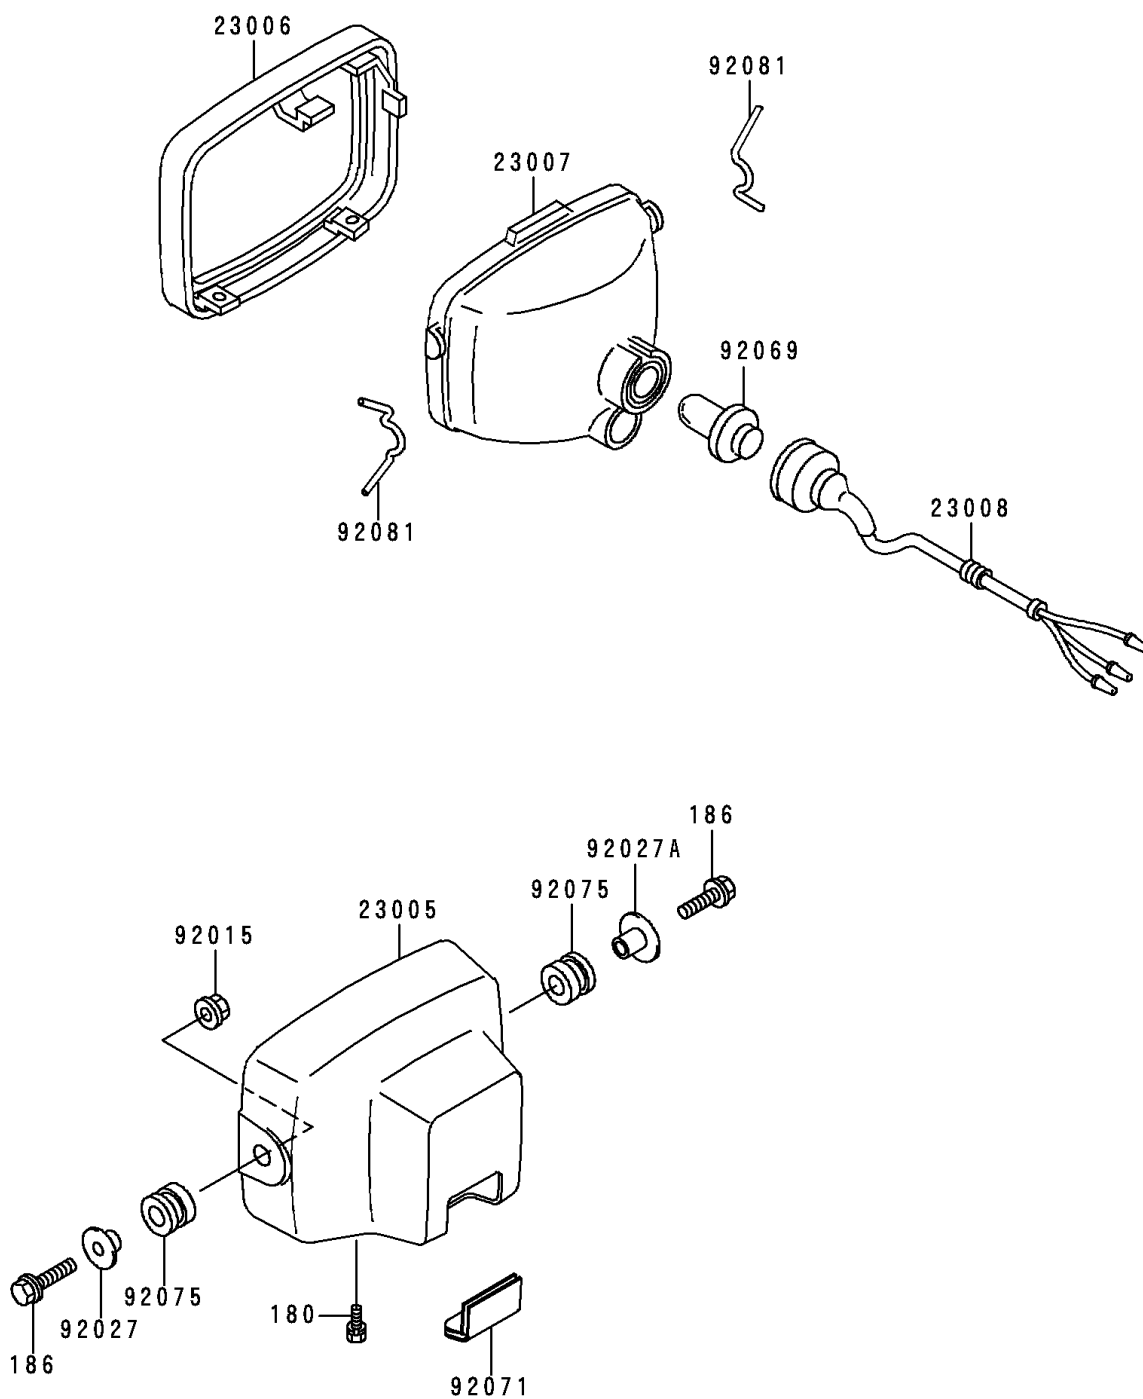

1998 Prairie® 400 PARTS DIAGRAM

Headlight(s)

F2710

1998 Prairie® 400 PARTS LIST

Headlight(s)

ITEM NAME	PART NUMBER	QUANTITY
BOLT-UPSET-WS (Ref # 180)	180C0512	1
BOLT-UPSET-WP (Ref # 186)	186B0630	1
BODY-COMP-HEAD LAMP,BLACK (Ref # 23005)	23005-1018-6Z	1
RIM-LAMP (Ref # 23006)	23006-1058	1
LENS-COMP,HEAD LAMP (Ref # 23007)	23007-1274	1
SOCKET-ASSY,HEAD LAMP (Ref # 23008)	23008-1357	1
NUT,FLANGED,6MM (Ref # 92015)	92015-1367	1
COLLAR,L=9.6 (Ref # 92027)	92027-1045	1
COLLAR,L=13.1 (Ref # 92027A)	92027-251	1
BULB,12V 25/25W (Ref # 92069)	92069-1010	1
GROMMET,HEAD LAMP (Ref # 92071)	92071-1205	1
DAMPER (Ref # 92075)	92075-277	1
SPRING (Ref # 92081)	92081-1421	1