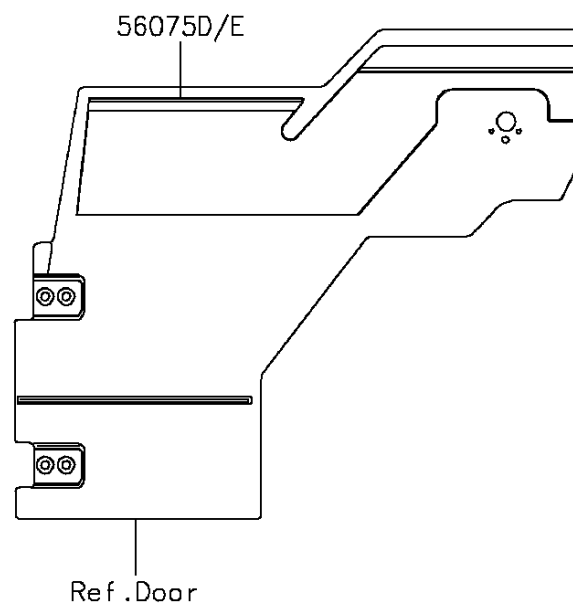

2016 MULE PRO-DXT™ EPS PARTS DIAGRAM

Decals

F2861

2016 MULE PRO-DXT™ EPS PARTS LIST

Decals

ITEM NAME	PART NUMBER	QUANTITY
MARK,FR FENDER,MULE PRO-DXT (Ref # 56054)	56054-1960	1
PATTERN,FR FENDER,LH,EPS (Ref # 56075)	56075-0624	1
PATTERN,FR FENDER,RH,EPS (Ref # 56075A)	56075-0625	1
PATTERN,SIDE GUARD,LH,FR (Ref # 56075B)	56075-0626	1
PATTERN,SIDE GUARD,RH,FR (Ref # 56075C)	56075-0627	1
PATTERN,SIDE GUARD,LH,RR (Ref # 56075D)	56075-0628	1
PATTERN,SIDE GUARD,RH,RR (Ref # 56075E)	56075-0629	1
PATTERN,CARRIER COVER,LH (Ref # 56075F)	56075-1375	1
PATTERN,CARRIER COVER,RH (Ref # 56075G)	56075-1376	1