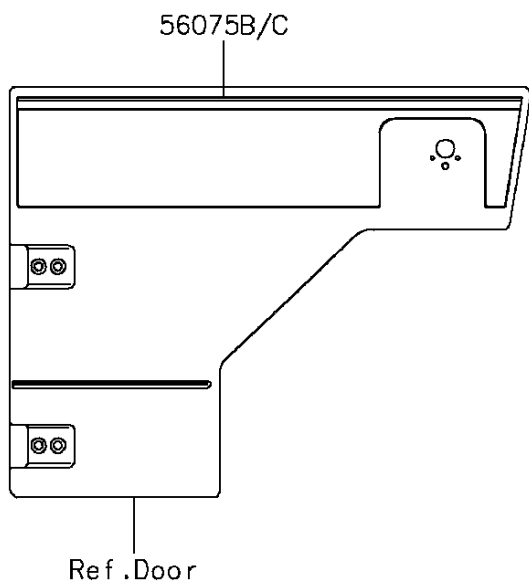

2016 MULE PRO-DXT™ EPS PARTS DIAGRAM

Decals

F2861

2016 MULE PRO-DXT™ EPS PARTS LIST

Decals

ITEM NAME	PART NUMBER	QUANTITY
MARK,FR FENDER,MULE PRO-DXT (Ref # 56054)	56054-1960	1
PATTERN,FR FENDER,LH,EPS (Ref # 56075)	56075-0624	1
PATTERN,FR FENDER,RH,EPS (Ref # 56075A)	56075-0625	1
PATTERN,SIDE GUARD,LH,FR (Ref # 56075B)	56075-0626	1
PATTERN,SIDE GUARD,RH,FR (Ref # 56075C)	56075-0627	1
PATTERN,SIDE GUARD,LH,RR (Ref # 56075D)	56075-0628	1
PATTERN,SIDE GUARD,RH,RR (Ref # 56075E)	56075-0629	1
PATTERN,CARRIER COVER,LH (Ref # 56075F)	56075-1375	1
PATTERN,CARRIER COVER,RH (Ref # 56075G)	56075-1376	1