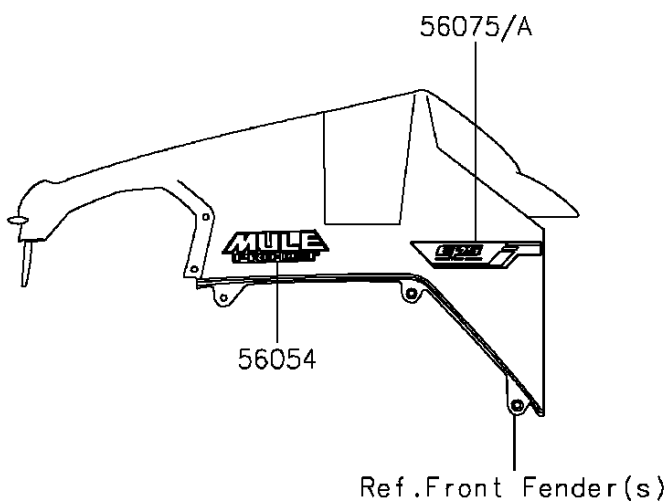

2016 MULE PRO-DXT™ EPS PARTS DIAGRAM

Decals

F2861

2016 MULE PRO-DXT™ EPS PARTS LIST

Decals

ITEM NAME	PART NUMBER	QUANTITY
MARK,FR FENDER,MULE PRO-DXT (Ref # 56054)	56054-1960	1
PATTERN,FR FENDER,LH,EPS (Ref # 56075)	56075-0624	1
PATTERN,FR FENDER,RH,EPS (Ref # 56075A)	56075-0625	1
PATTERN,SIDE GUARD,LH,FR (Ref # 56075B)	56075-0626	1
PATTERN,SIDE GUARD,RH,FR (Ref # 56075C)	56075-0627	1
PATTERN,SIDE GUARD,LH,RR (Ref # 56075D)	56075-0628	1
PATTERN,SIDE GUARD,RH,RR (Ref # 56075E)	56075-0629	1
PATTERN,CARRIER COVER,LH (Ref # 56075F)	56075-1375	1
PATTERN,CARRIER COVER,RH (Ref # 56075G)	56075-1376	1