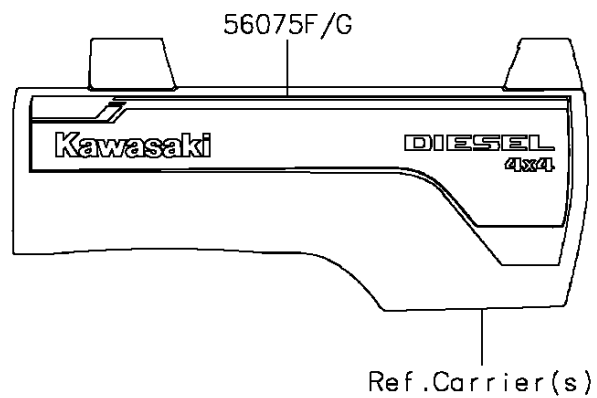

2016 MULE PRO-DXT™ EPS PARTS DIAGRAM

Decals

F2861

2016 MULE PRO-DXT™ EPS PARTS LIST

Decals

ITEM NAME	PART NUMBER	QUANTITY
MARK,FR FENDER,MULE PRO-DXT (Ref # 56054)	56054-1960	1
PATTERN,FR FENDER,LH,EPS (Ref # 56075)	56075-0624	1
PATTERN,FR FENDER,RH,EPS (Ref # 56075A)	56075-0625	1
PATTERN,SIDE GUARD,LH,FR (Ref # 56075B)	56075-0626	1
PATTERN,SIDE GUARD,RH,FR (Ref # 56075C)	56075-0627	1
PATTERN,SIDE GUARD,LH,RR (Ref # 56075D)	56075-0628	1
PATTERN,SIDE GUARD,RH,RR (Ref # 56075E)	56075-0629	1
PATTERN,CARRIER COVER,LH (Ref # 56075F)	56075-1375	1
PATTERN,CARRIER COVER,RH (Ref # 56075G)	56075-1376	1