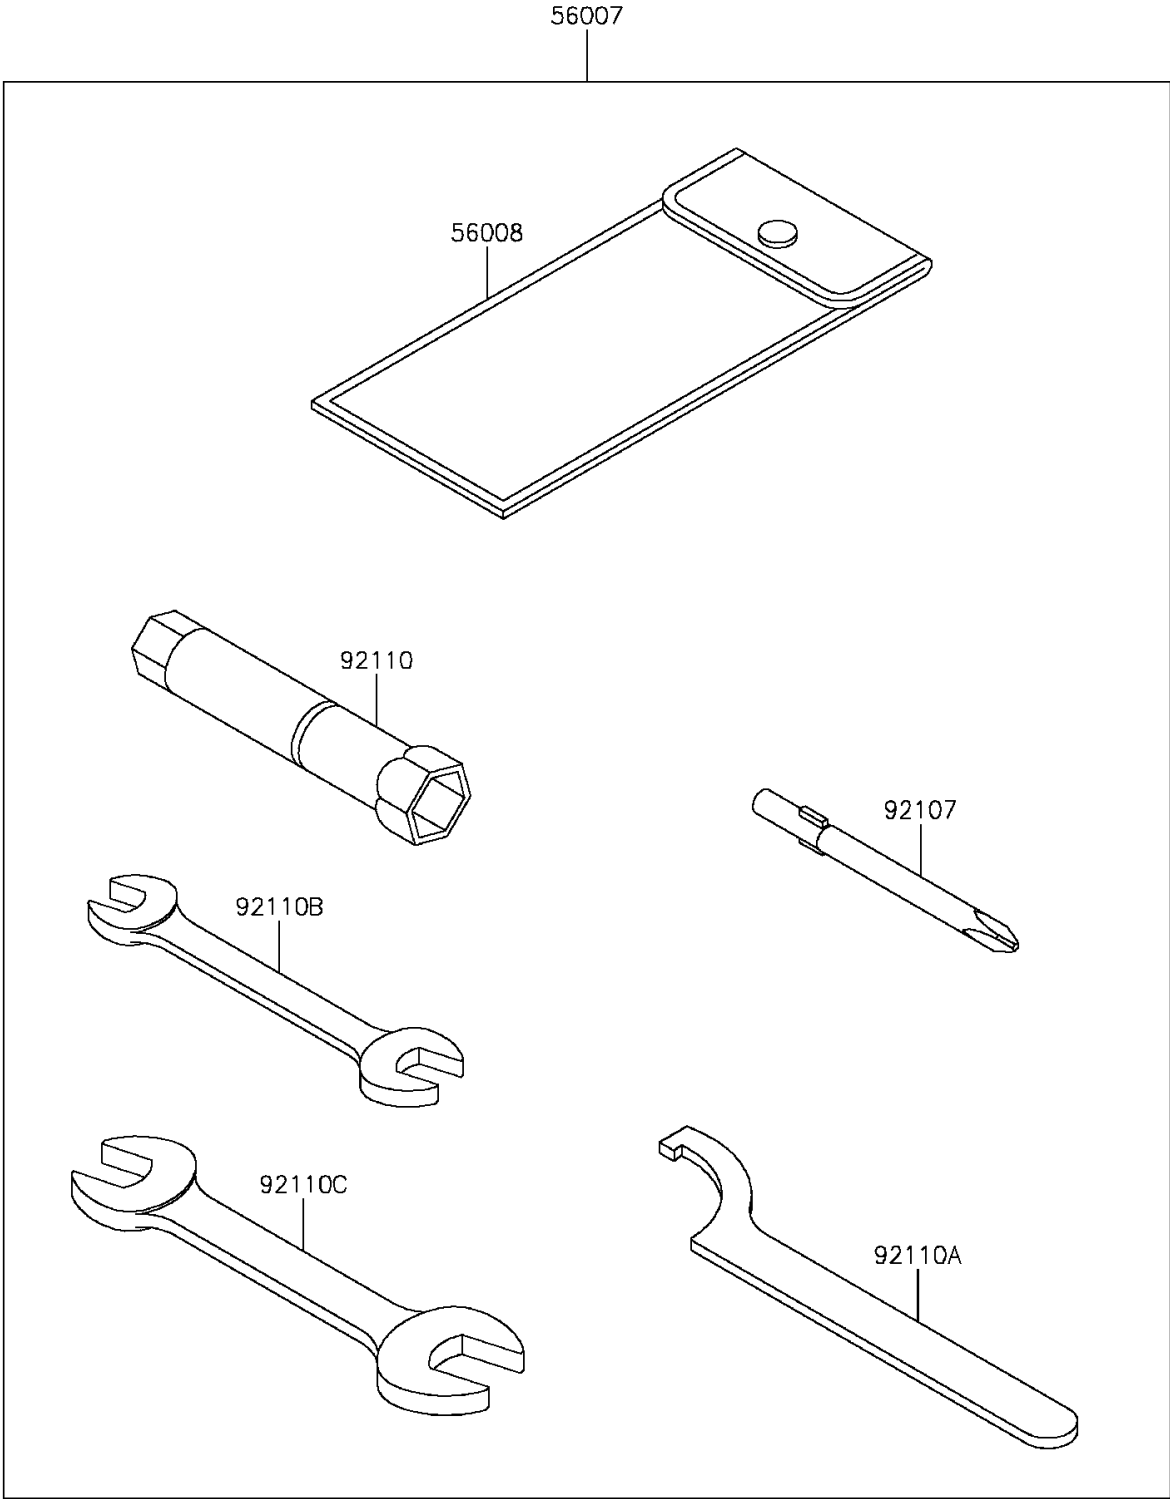

2016 MULE PRO-DXT™ EPS PARTS DIAGRAM

Owner's Tools

F2810

2016 MULE PRO-DXT™ EPS PARTS LIST

Owner's Tools

ITEM NAME	PART NUMBER	QUANTITY
TOOL-KIT (Ref # 56007)	56007-0087	1
BAG,TOOL (Ref # 56008)	56008-1007	1
TOOL-DRIVER,#3PHILLIPS (Ref # 92107)	92107-005	1
TOOL-WRENCH,BOX,21MM (Ref # 92110)	92110-1115	1
TOOL-WRENCH,HOOK (Ref # 92110A)	92110-1129	1
TOOL-WRENCH,OPEN END,10X12 (Ref # 92110B)	92110-1152	1
TOOL-WRENCH,OPEN END,14X17 (Ref # 92110C)	92110-1153	1