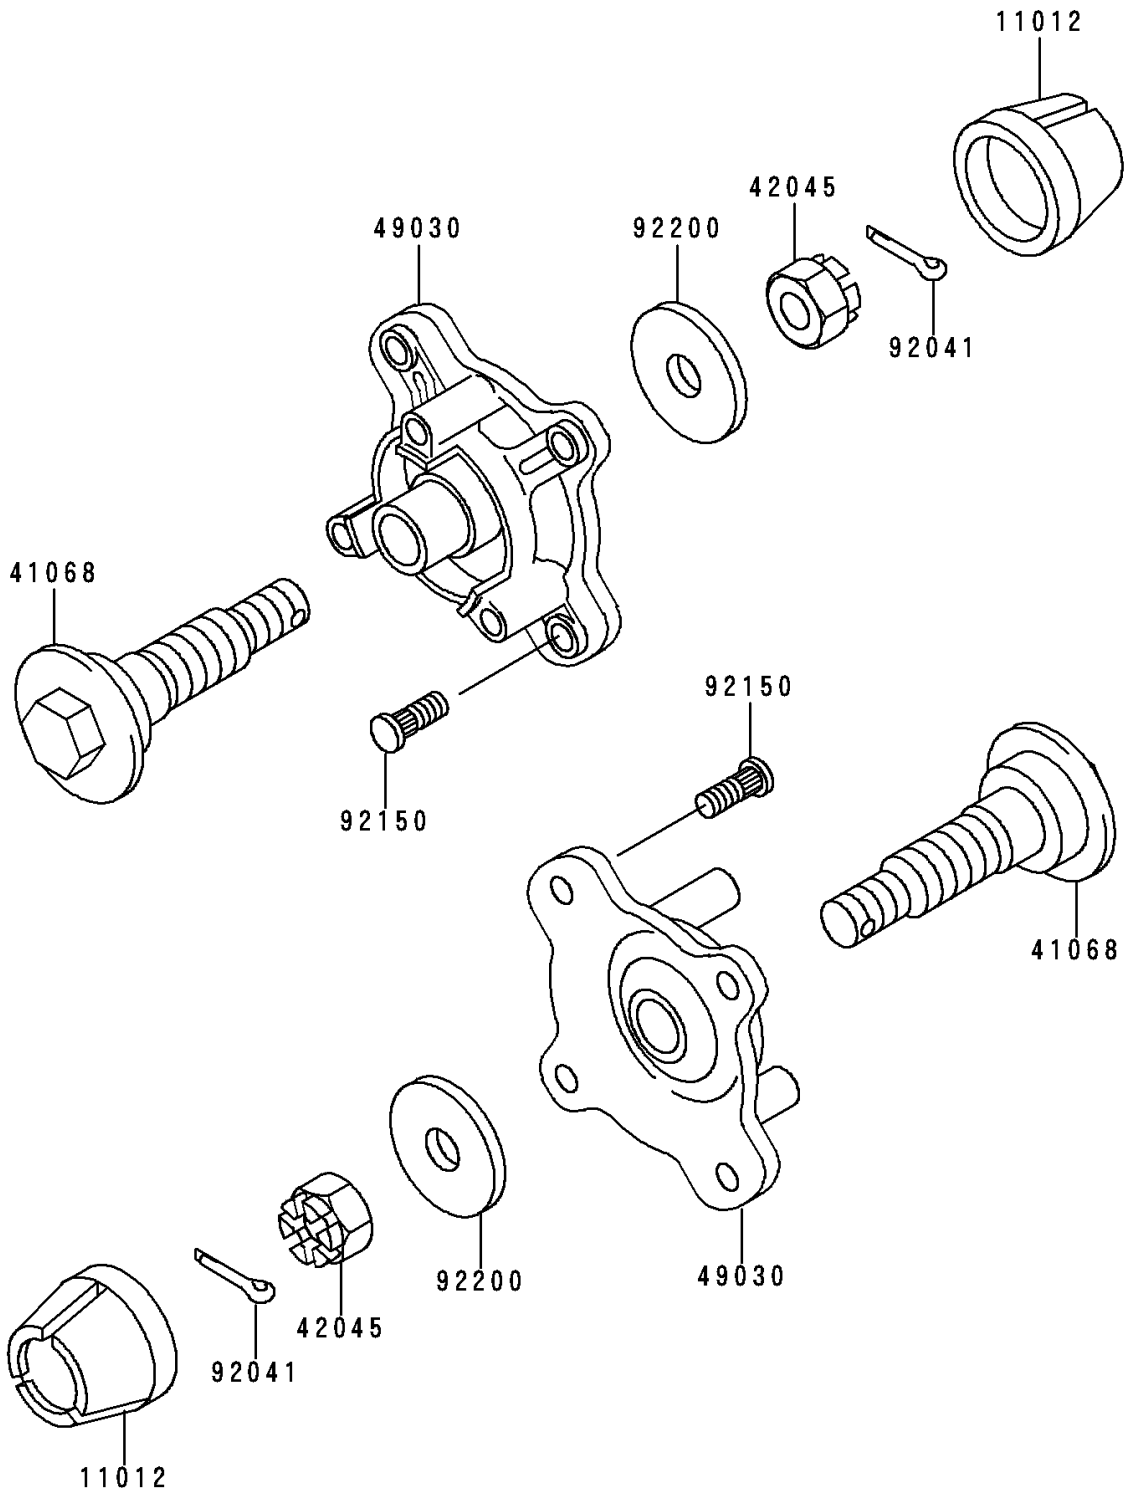

1998 Prairie® 400 PARTS DIAGRAM

Front Hub

F2230

1998 Prairie® 400 PARTS LIST

Front Hub

ITEM NAME	PART NUMBER	QUANTITY
CAP,WHEEL (Ref # 11012)	11012-1969	1
AXLE (Ref # 41068)	41068-1396	1
NUT,CASTLE,18MM (Ref # 42045)	42045-018	1
HUB,FR (Ref # 49030)	49030-1119	1
COTTER,4.0X35 (Ref # 92041)	92041-1053	1
BOLT (Ref # 92150)	92150-1289	1
WASHER,18.5X52X4.5 (Ref # 92200)	92200-1139	1