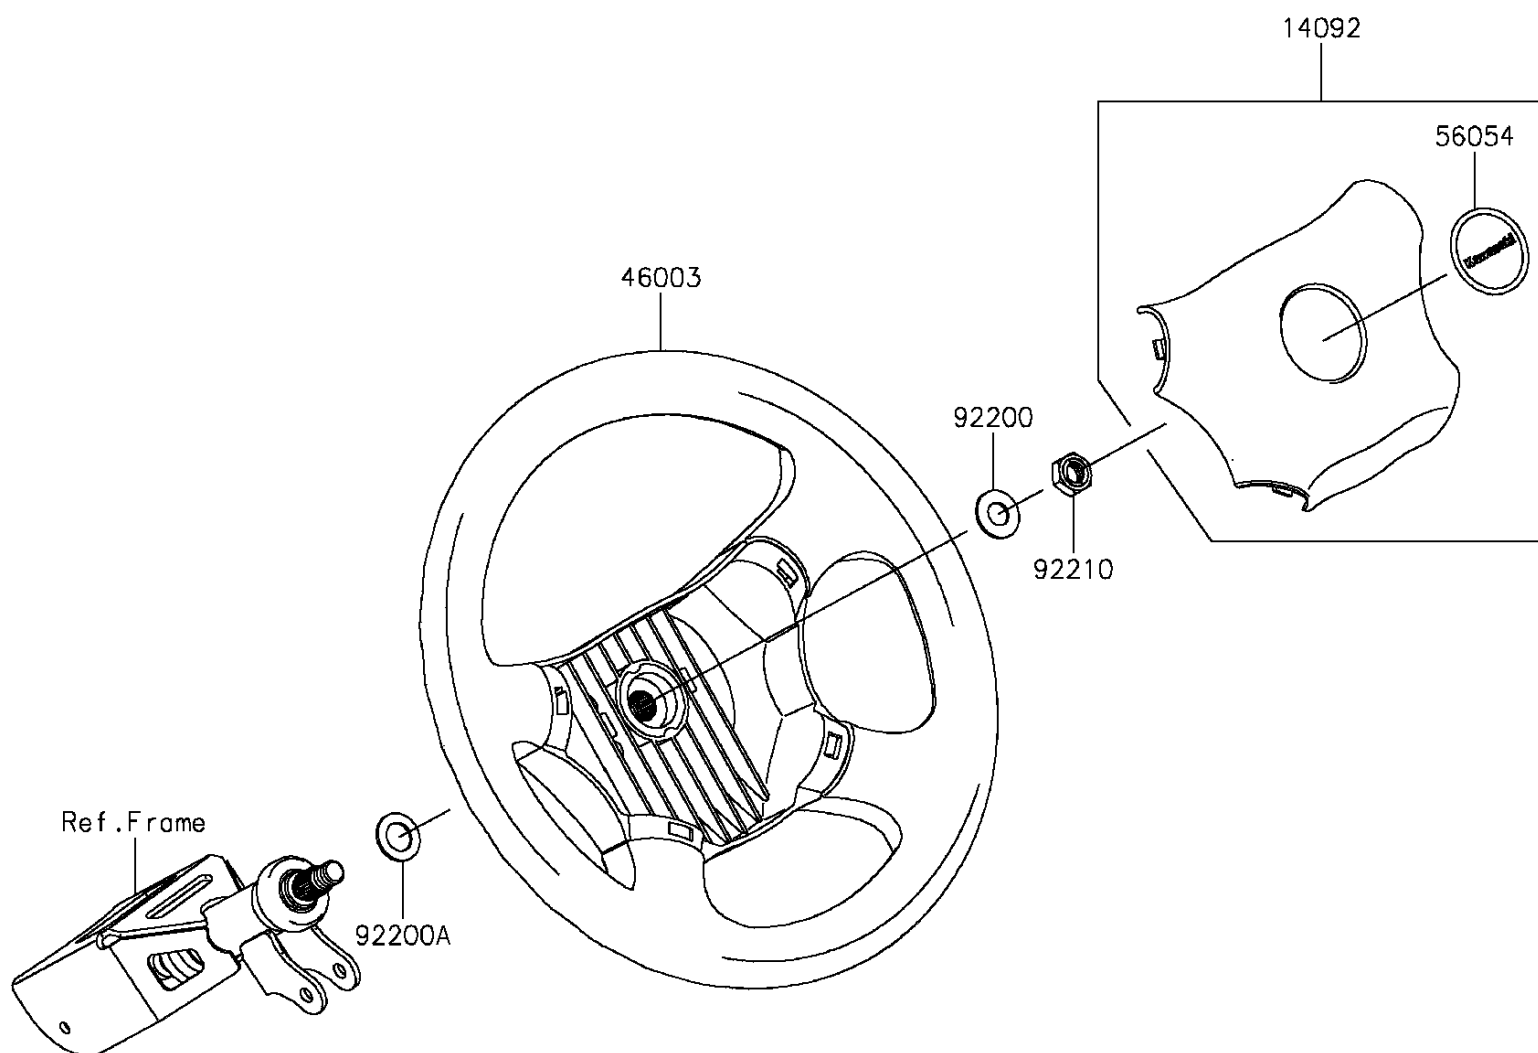

2016 MULE PRO-DXT™ EPS PARTS DIAGRAM

Steering Wheel

F2311

2016 MULE PRO-DXT™ EPS PARTS LIST

Steering Wheel

ITEM NAME	PART NUMBER	QUANTITY
COVER,HORN SWITCH (Ref # 14092)	14092-1029	1
HANDLE (Ref # 46003)	46003-0595	1
MARK,CENTER LOGO,KAWASAKI (Ref # 56054)	56054-1188	1
WASHER,12.1X25X1.6 (Ref # 92200)	92200-0455	1
WASHER,15X25X1.6 (Ref # 92200A)	92200-0460	1
NUT,LOCK,12MM (Ref # 92210)	92210-1249	1