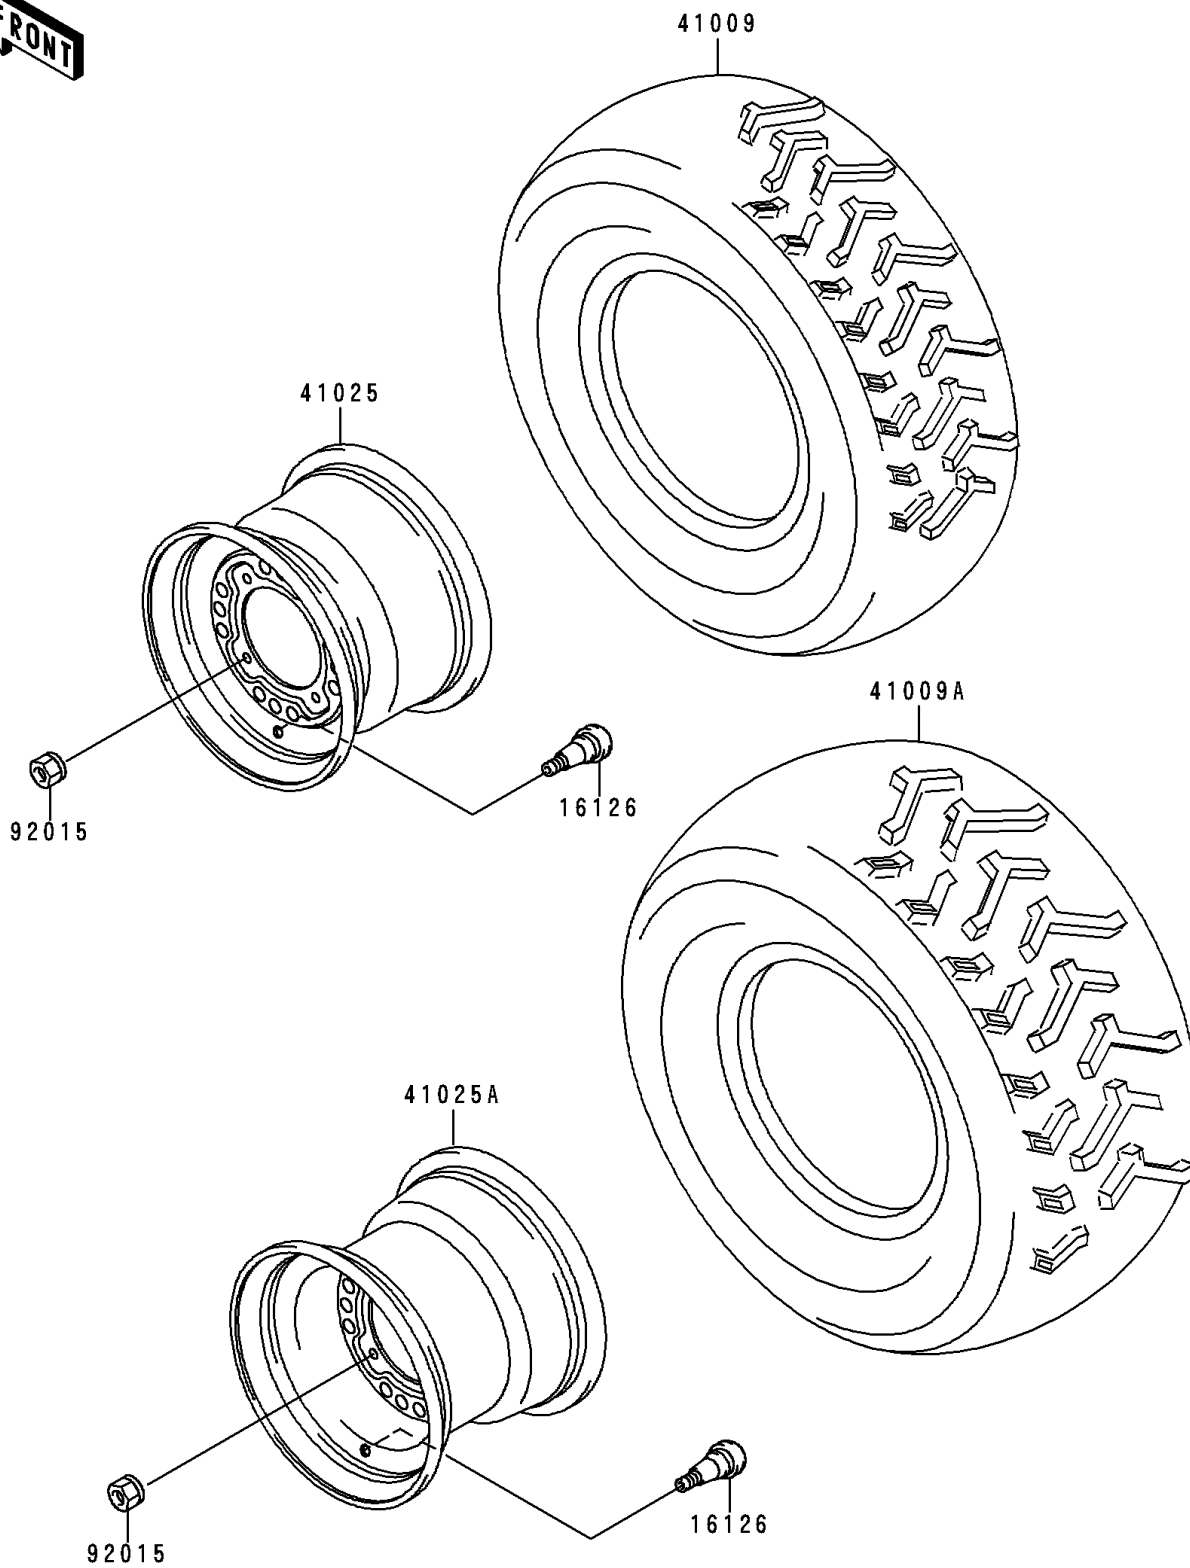

1998 Prairie® 400 PARTS DIAGRAM

Wheels/Tires

F2210

1998 Prairie® 400 PARTS LIST

Wheels/Tires

ITEM NAME	PART NUMBER	QUANTITY
VALVE (Ref # 16126)	16126-4001	1
TIRE,FR,AT25X8-12,KT121A(D) (Ref # 41009)	41009-1117	1
TIRE,RR,AT25X11-10,KT125(D) (Ref # 41009A)	41009-1118	1
RIM,FR,12X6.0,SILVER (Ref # 41025)	41025-1313-5A	1
RIM,RR,10X8.5,SILVER (Ref # 41025A)	41025-1314-5A	1
NUT,LOCK,10MM (Ref # 92015)	92015-1808	1