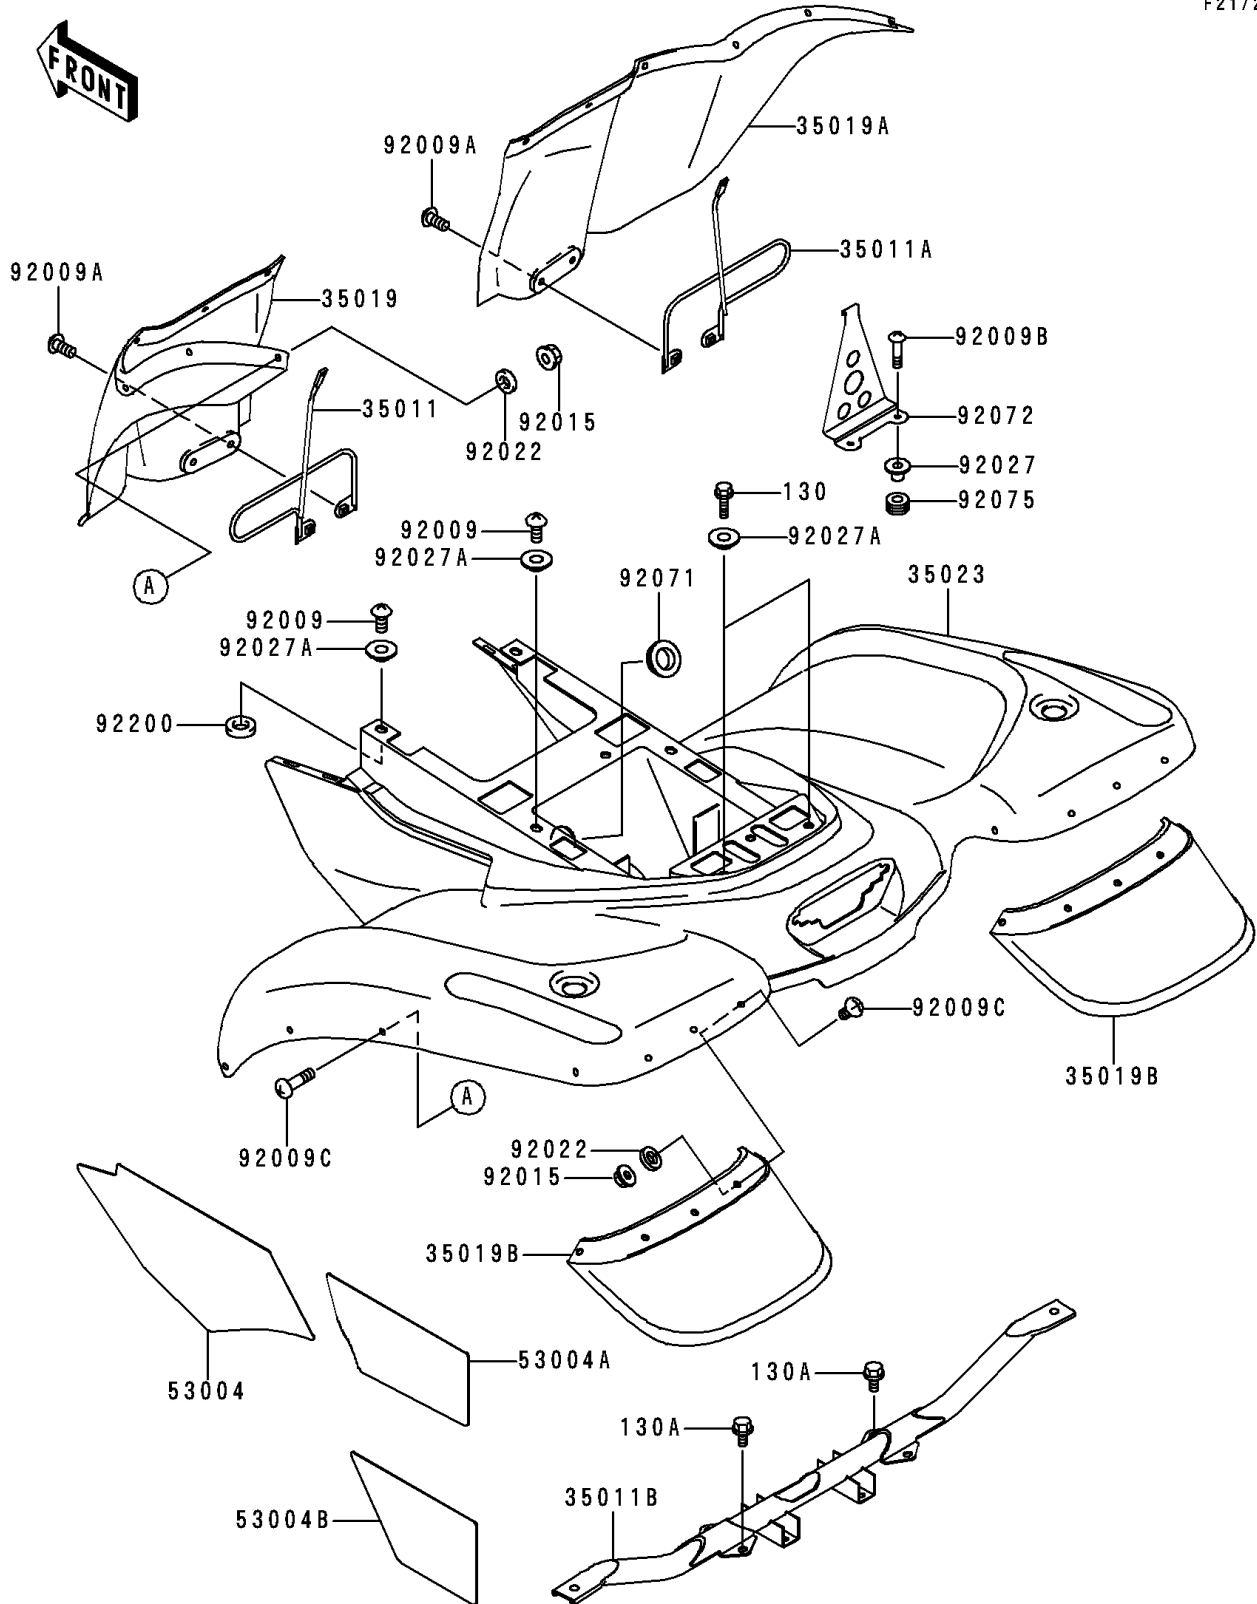

1998 Prairie® 400 PARTS DIAGRAM

Rear Fender(s)

F2172

1998 Prairie® 400 PARTS LIST

Rear Fender(s)

ITEM NAME	PART NUMBER	QUANTITY
BOLT-FLANGED (Ref # 130)	130C0618	1
BOLT-FLANGED,8X16,BLACK (Ref # 130A)	130J0816	1
STAY,REAR FLAP,LH (Ref # 35011)	35011-1759	1
STAY,REAR FLAP,RH (Ref # 35011A)	35011-1760	1
STAY,REAR FENDER (Ref # 35011B)	35011-1782	1
FLAP,RR,FR,LH,F.BLACK (Ref # 35019)	35019-1334-6Z	1
FLAP,RR,FR,RH,F.BLACK (Ref # 35019A)	35019-1335-6Z	1
FLAP,RR,RR,F.BLACK (Ref # 35019B)	35019-1336-6Z	1
FENDER-REAR,S.GRAY (Ref # 35023)	35023-1439-RG	1
MAT,REAR FENDER (Ref # 53004)	53004-1111	1
MAT,REAR FENDER (Ref # 53004A)	53004-1112	1
MAT,REAR FENDER (Ref # 53004B)	53004-1113	1
SCREW (Ref # 92009)	92009-1166	1
SCREW,6X14 (Ref # 92009A)	92009-1288	1
SCREW,6X25 (Ref # 92009B)	92009-1465	1
SCREW,6X16 (Ref # 92009C)	92009-1621	1
NUT,LOCK,FLANGED,6MM (Ref # 92015)	92015-1675	1
WASHER,6.5X16X1.0 (Ref # 92022)	92022-1093	1
COLLAR,FLANGED,L=12.1,BLACK (Ref # 92027)	92027-1651	1
COLLAR,L=4.7 (Ref # 92027A)	92027-1964	1
GROMMET (Ref # 92071)	92071-1237	1
BAND,BATTERY CASE (Ref # 92072)	92072-1328	1
DAMPER,CASE (Ref # 92075)	92075-222	1
WASHER,8.5X20X2.3 (Ref # 92200)	92200-1055	1