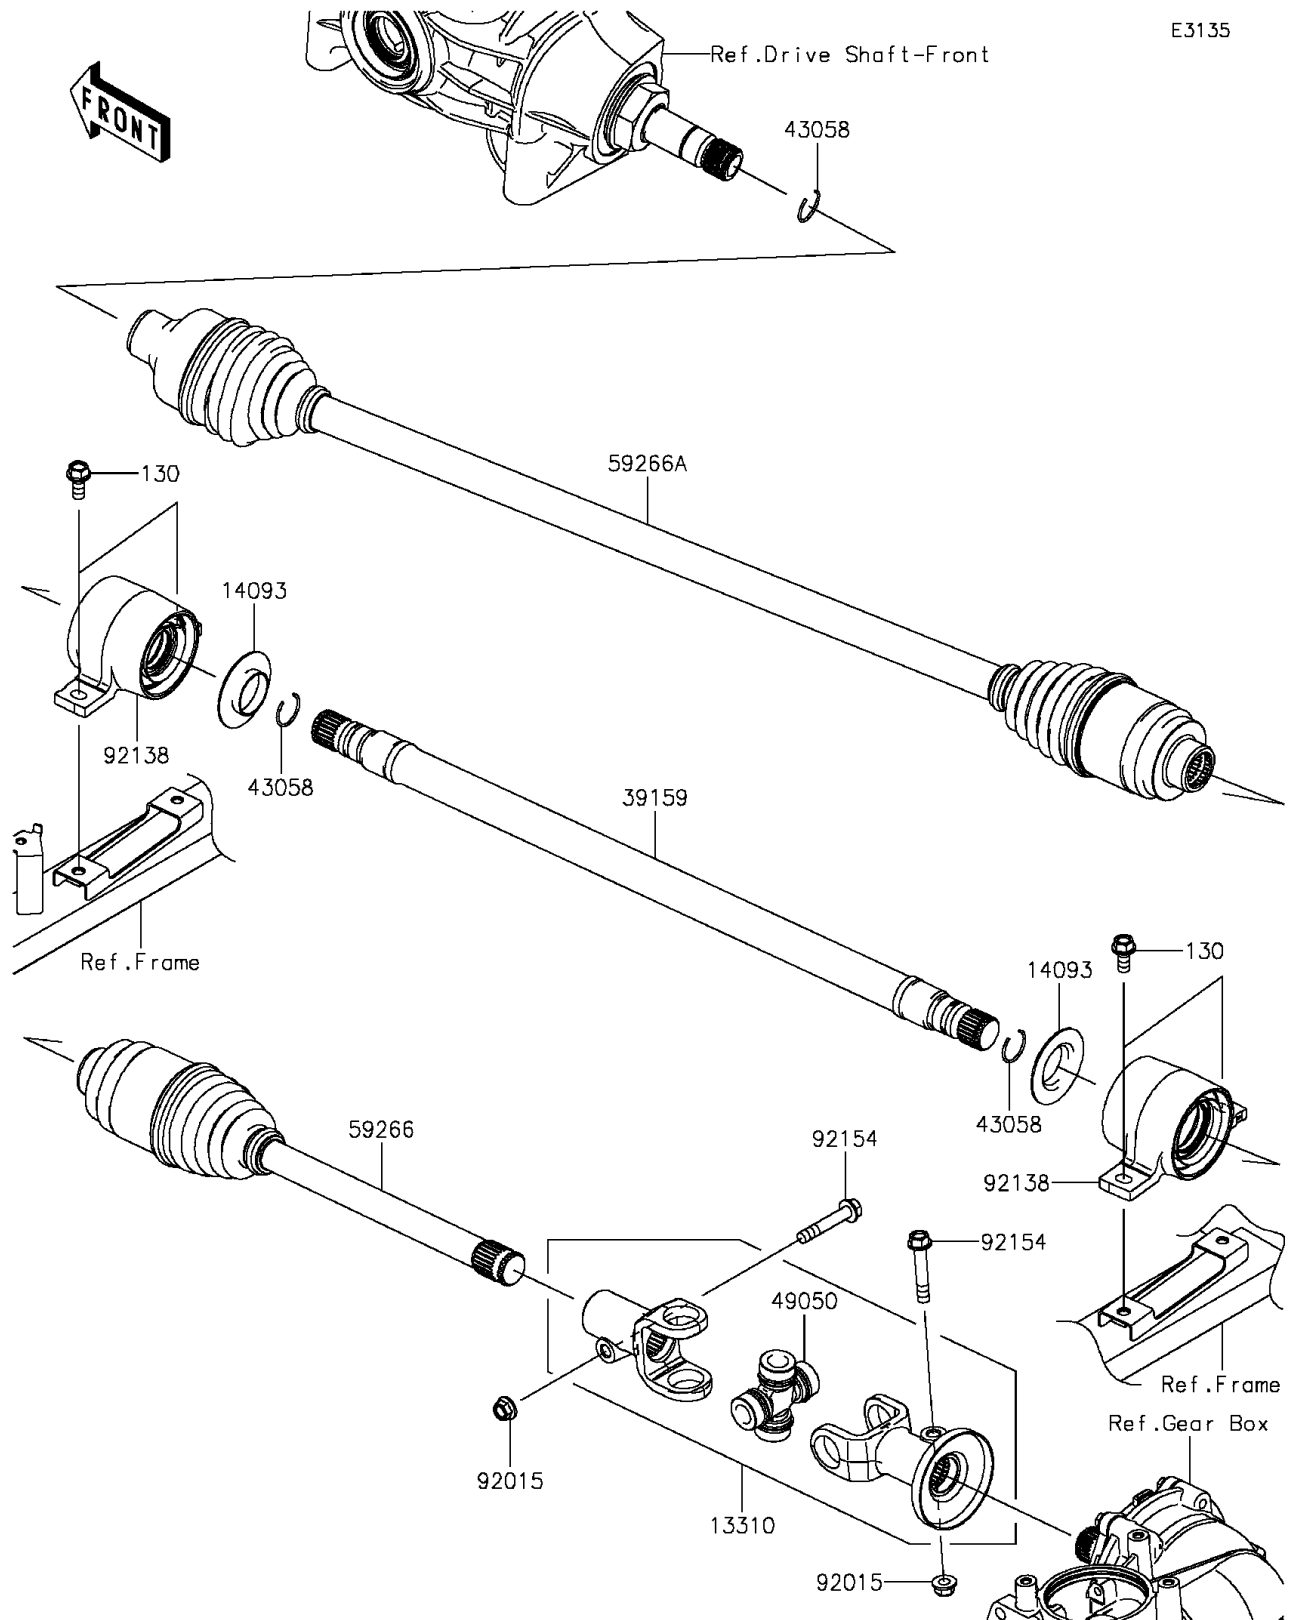

2016 MULE PRO-DXT™ EPS PARTS DIAGRAM

Drive Shaft-Propeller

2016 MULE PRO-DXT™ EPS PARTS LIST

Drive Shaft-Propeller

ITEM NAME	PART NUMBER	QUANTITY
BOLT-FLANGED,8X18 (Ref # 130)	130BA0818	1
SHAFT-ASSY (Ref # 13310)	13310-0038	1
COVER,SIDE RIP (Ref # 14093)	14093-0006	1
SHAFT-DRIVE (Ref # 39159)	39159-0045	1
RING (Ref # 43058)	43058-0018	1
SPIDER (Ref # 49050)	49050-0034	1
JOINT-BALL,T/M SIDE (Ref # 59266)	59266-0716	1
JOINT-BALL,FR DIFF SIDE (Ref # 59266A)	59266-0717	1
NUT,8MM (Ref # 92015)	92015-1432	1
BEARING-COMP (Ref # 92138)	92138-0002	1
BOLT,FLANGED,8X46 (Ref # 92154)	92154-1365	1