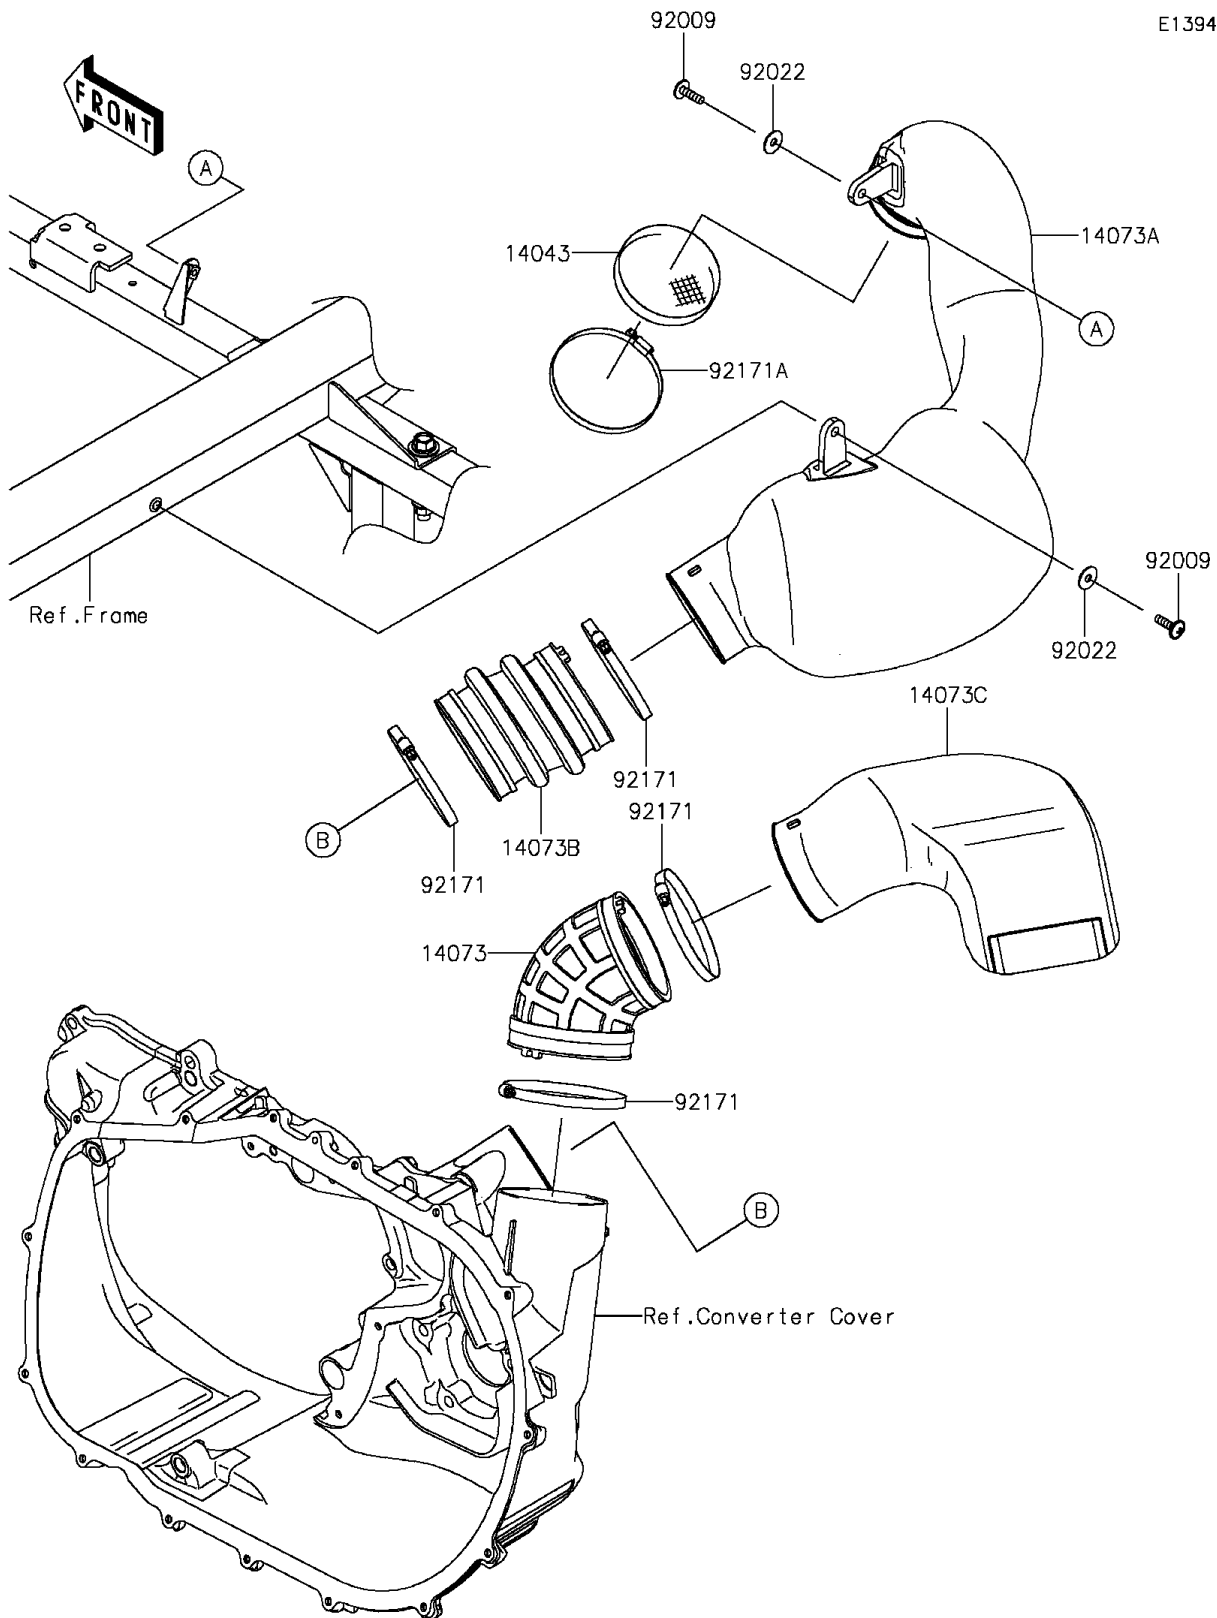

2016 MULE PRO-DXT™ EPS PARTS DIAGRAM

Air Cleaner-Belt Converter

E1394

2016 MULE PRO-DXT™ EPS PARTS LIST

Air Cleaner-Belt Converter

ITEM NAME	PART NUMBER	QUANTITY
FILTER (Ref # 14043)	14043-0013	1
DUCT,EXHAUST (Ref # 14073)	14073-0788	1
DUCT,INTAKE (Ref # 14073A)	14073-0789	1
DUCT,INTAKE (Ref # 14073B)	14073-0790	1
DUCT,EXHAUST (Ref # 14073C)	14073-0793	1
SCREW,6X22 (Ref # 92009)	92009-1441	1
WASHER,PLAIN,6MM (Ref # 92022)	92022-165	1
CLAMP (Ref # 92171)	92171-1383	1
CLAMP (Ref # 92171A)	92171-3716	1