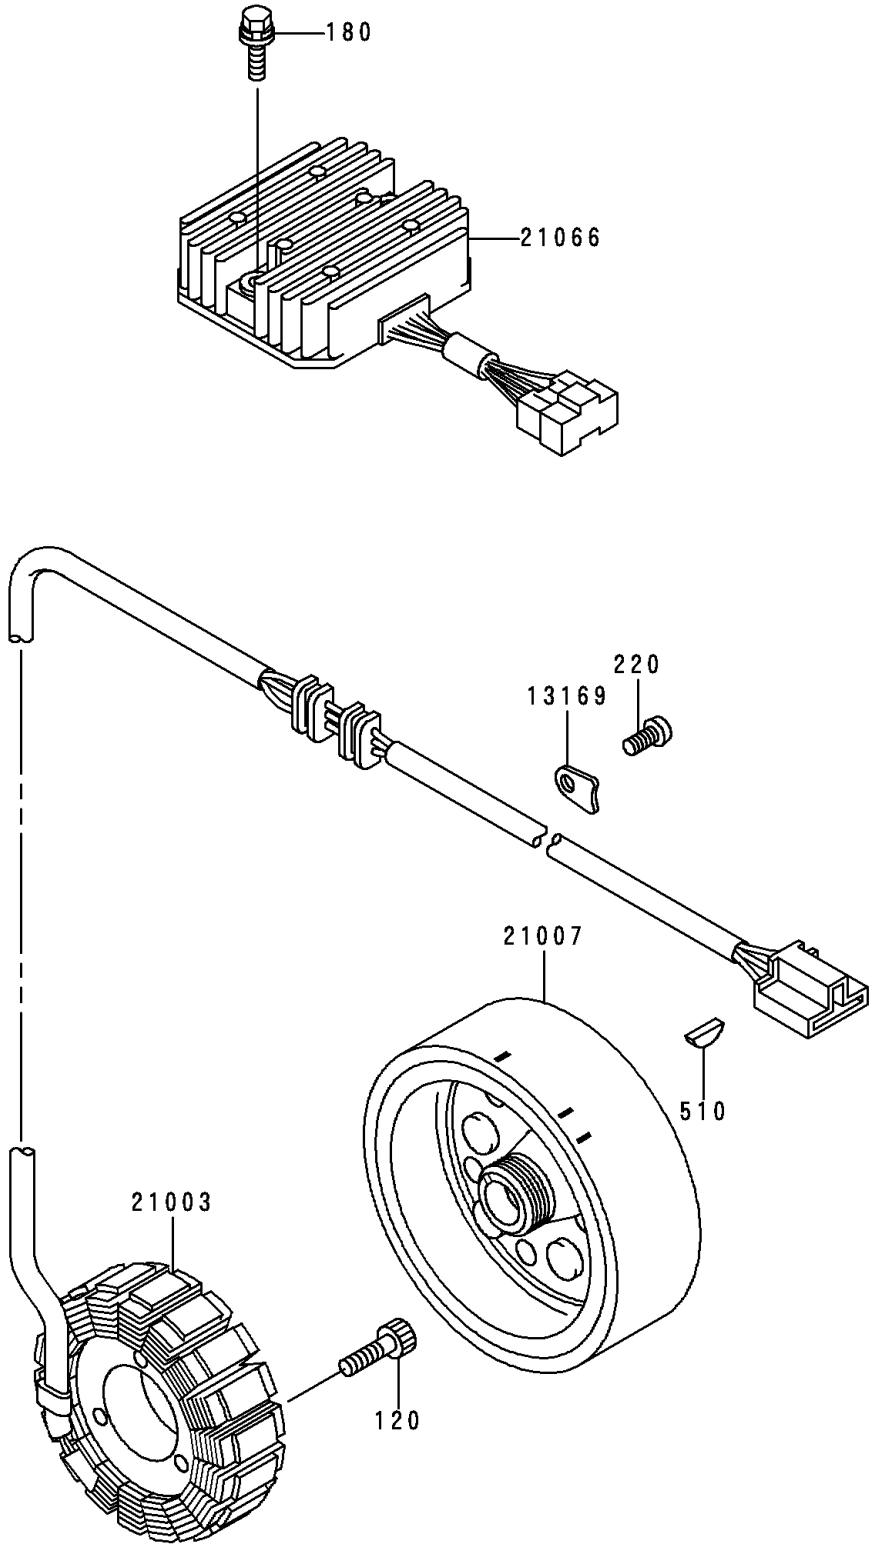

1998 Prairie® 400 PARTS DIAGRAM

Generator

E1810

1998 Prairie® 400 PARTS LIST

Generator

ITEM NAME	PART NUMBER	QUANTITY
BOLT-SOCKET,6X30 (Ref # 120)	120P0630	1
BOLT-UPSET-WS (Ref # 180)	180D0630	1
SCREW-PAN-CROS,6X10 (Ref # 220)	220B0610	1
KEY-WOODRUFF (Ref # 510)	510A4200	1
PLATE,HARNESS (Ref # 13169)	13169-1788	1
STATOR (Ref # 21003)	21003-1300	1
ROTOR,GENERATOR (Ref # 21007)	21007-1306	1
REGULATOR-VOLTAGE (Ref # 21066)	21066-1078	1