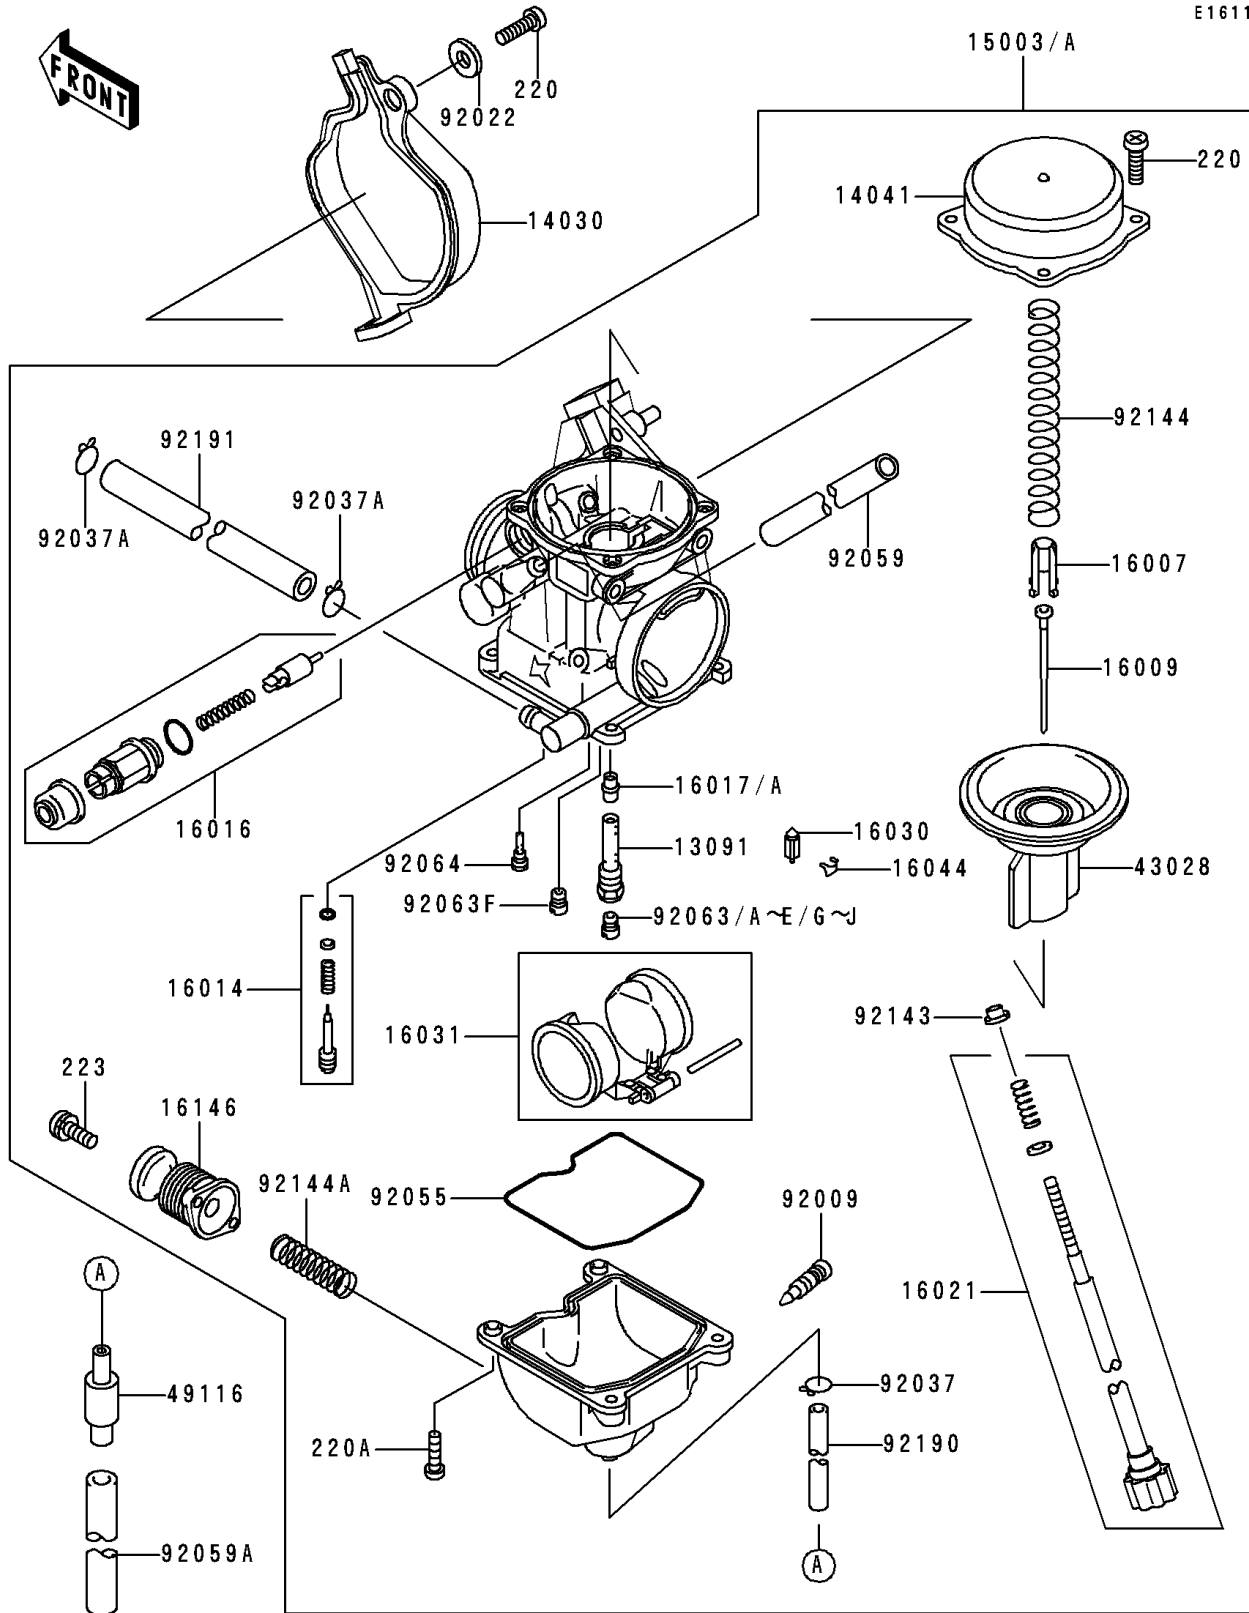

1998 Prairie® 400 PARTS DIAGRAM

Carburetor(-VF400AE520627)

E1611

1998 Prairie® 400 PARTS LIST

Carburetor(-VF400AE520627)

ITEM NAME	PART NUMBER	QUANTITY
HOLDER,NEEDLE JET (Ref # 13091)	13091-1259	1
COVER-CARBURETOR (Ref # 14030)	14030-1054	1
COVER-COMP,MIXING,INSIDE (Ref # 14041)	14041-1061	1
SEAT-SPRING,VALVE (Ref # 16007)	16007-1134	1
NEEDLE-JET,N3RC (Ref # 16009)	16009-1928	1
SCREW-PILOT AIR (Ref # 16014)	16014-1080	1
PLUNGER,STARTER (Ref # 16016)	16016-1101	1
SCREW-THROTTLE STOP (Ref # 16021)	16021-1213	1
VALVE-FLOAT (Ref # 16030)	16030-1007	1
FLOAT (Ref # 16031)	16031-1077	1
CLAMP,FLOAT VALVE (Ref # 16044)	16044-007	1
COVER-ASSY,PUMP (Ref # 16146)	16146-1129	1
DIAPHRAGM,VALVE (Ref # 43028)	43028-1081	1
VALVE-ASSY (Ref # 49116)	49116-1126	1
SCREW,DRAIN,M6X0.75 (Ref # 92009)	92009-1551	1
WASHER,5.2X13X1 (Ref # 92022)	92022-1380	1
CLAMP,TUBE (Ref # 92037)	92037-1201	1
CLAMP,TUBE (Ref # 92037A)	92037-1531	1
RING-O,FLOAT CHAMBER (Ref # 92055)	92055-1518	1
TUBE,6.5X9.5X260 (Ref # 92059)	92059-1598	1
TUBE,7X10X100 (Ref # 92059A)	92059-1736	1
JET-MAIN,#140 (Ref # 92063)	92063-1013	1
JET-MAIN,#135 (Ref # 92063A)	92063-1014	1
JET-MAIN,#138 (Ref # 92063B)	92063-1015	1
JET-MAIN,#142 (Ref # 92063C)	92063-1016	1
JET-MAIN,#145 (Ref # 92063E)	92063-1017	2
SCREW-PAN-CROS (Ref # 220)	220B0408	1
SCREW-PAN-CROS (Ref # 220A)	220D0414	1
SCREW-PAN-WS-CROS (Ref # 223)	223C0412	1