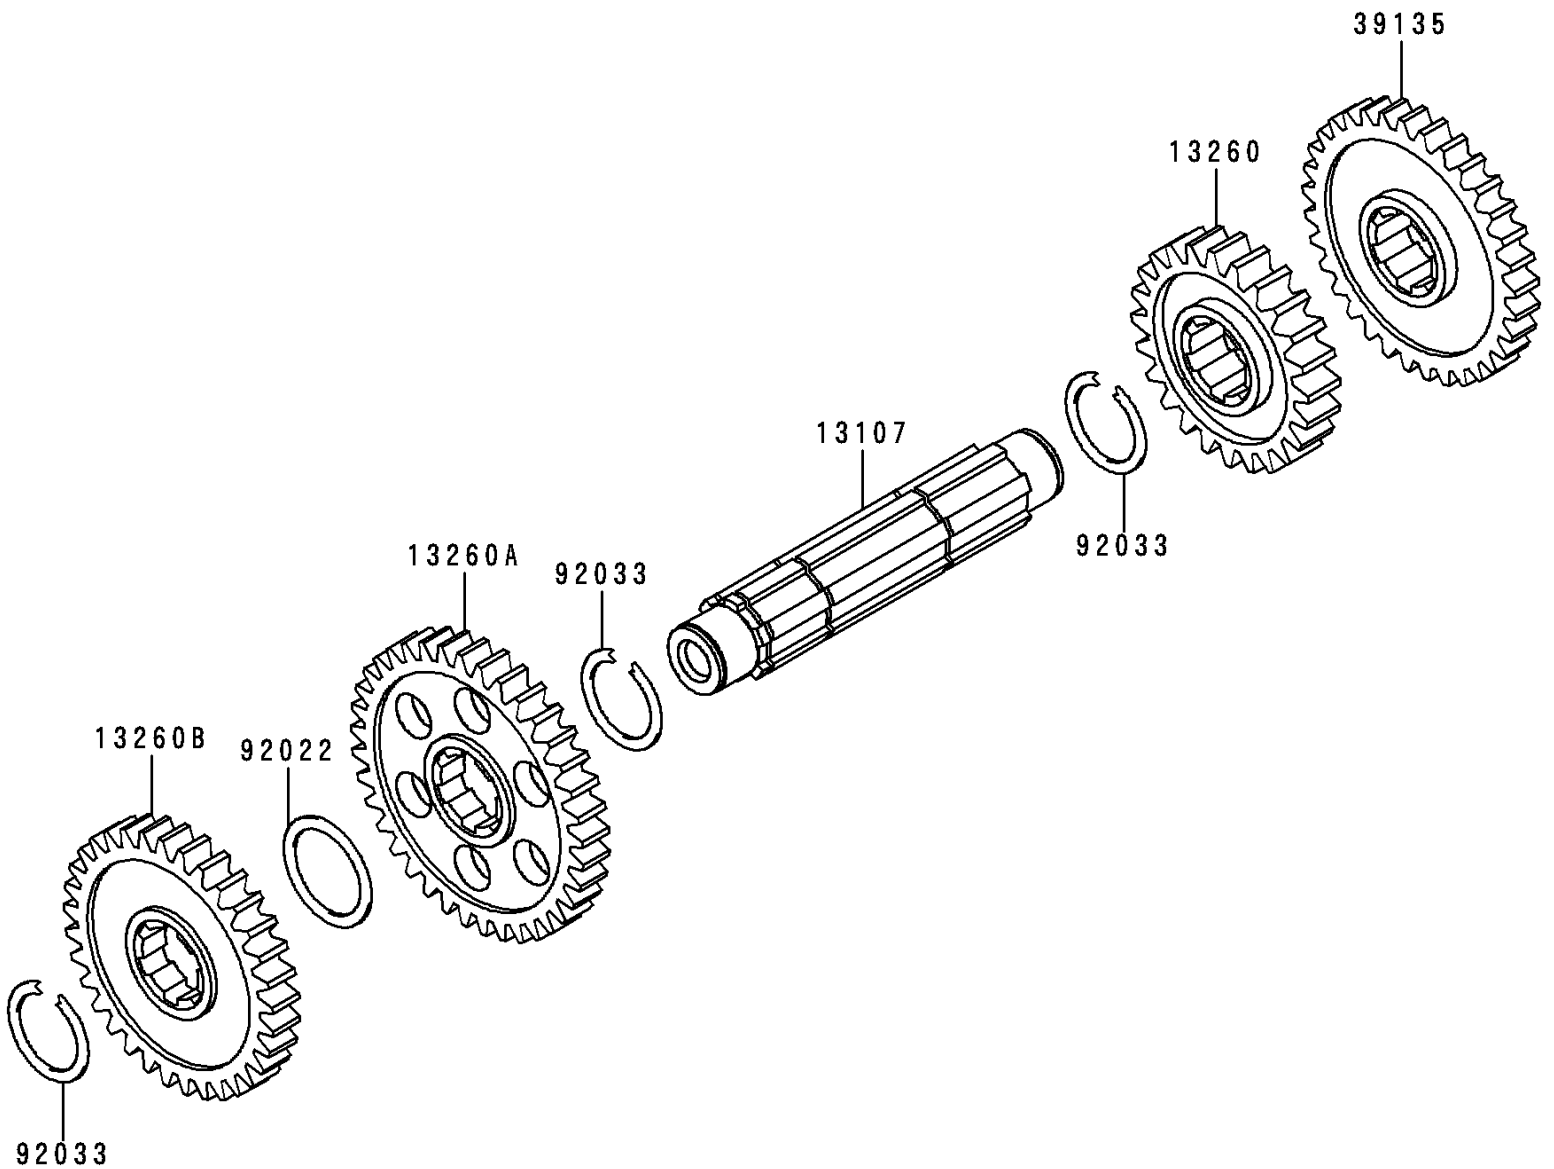

1998 Prairie® 400 PARTS DIAGRAM

Gear Change Drum/Shift Fork(s)

E1362

1998 Prairie® 400 PARTS LIST

Gear Change Drum/Shift Fork(s)

ITEM NAME	PART NUMBER	QUANTITY
SHAFT,IDLER (Ref # 13107)	13107-1363	1
GEAR,FORWARD/LOW,24T (Ref # 13260)	13260-1578	1
GEAR,COUNTER HI,37T (Ref # 13260A)	13260-1642	1
GEAR,IDLER,33T (Ref # 13260B)	13260-1671	1
SPROCKET-DRIVEN,33T (Ref # 39135)	39135-1056	1
WASHER,25.3X32X1 (Ref # 92022)	92022-1800	1
RING-SNAP,24MM (Ref # 92033)	92033-026	1