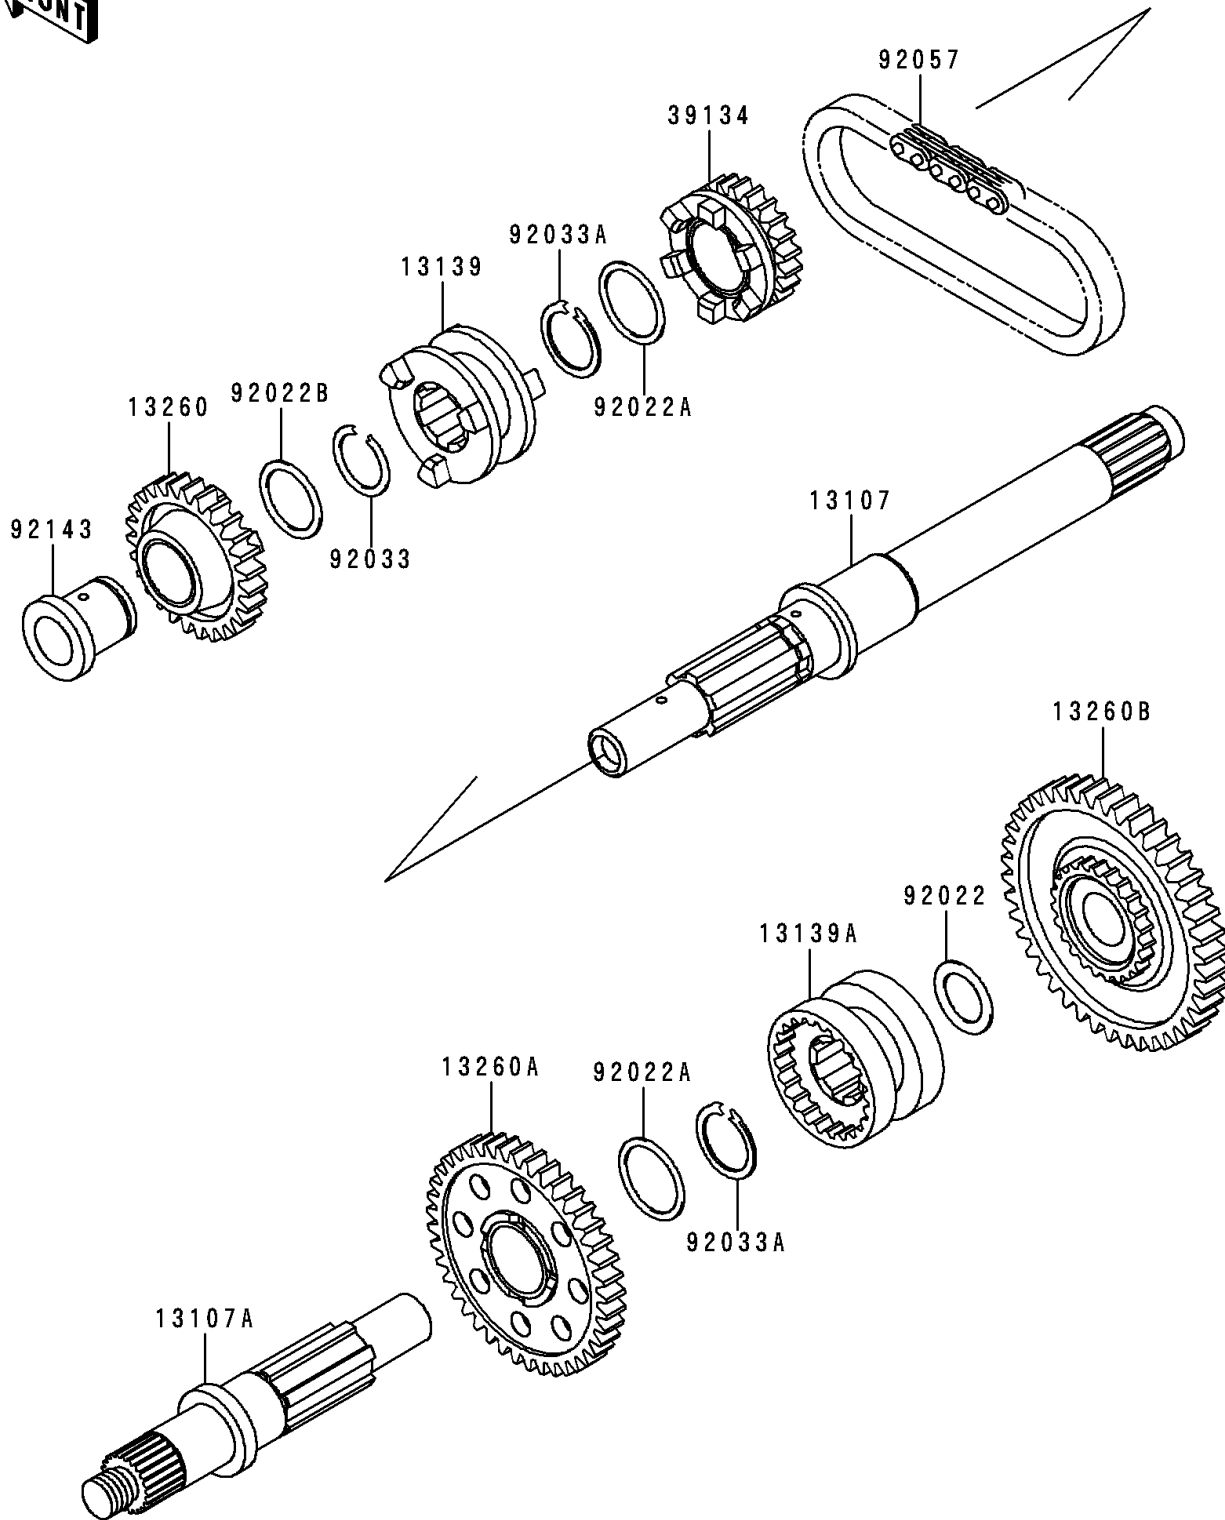

## 1998 Prairie® 400 PARTS DIAGRAM

Transmission

E1361

## 1998 Prairie® 400 PARTS LIST

Transmission

ITEM NAME	PART NUMBER	QUANTITY
SHAFT,INPUT (Ref # 13107)	13107-1361	1
SHAFT,OUTPUT (Ref # 13107A)	13107-1362	1
SHIFTER,FORWARD/REVERSE (Ref # 13139)	13139-1074	1
SHIFTER,HI/LOW (Ref # 13139A)	13139-1076	1
GEAR,INPUT FORWARD,27T (Ref # 13260)	13260-1638	1
GEAR,OUTPUT,41T (Ref # 13260A)	13260-1670	1
GEAR,OUTPUT LOW,42T (Ref # 13260B)	13260-1675	1
SPROCKET-DRIVE,REVERSE,22T (Ref # 39134)	39134-1058	1
WASHER,20.5X30X1,STEEL (Ref # 92022)	92022-112	1
WASHER,28.1X34X1.0 (Ref # 92022A)	92022-1731	1
WASHER,25.3X32X1 (Ref # 92022B)	92022-1800	1
RING-SNAP,24MM (Ref # 92033)	92033-026	1
RING-SNAP,25.9MM (Ref # 92033A)	92033-1037	1
CHAIN,REVERSE,81RH2520 (Ref # 92057)	92057-1421	1
COLLAR,FORWARD GEAR (Ref # 92143)	92143-1899	1