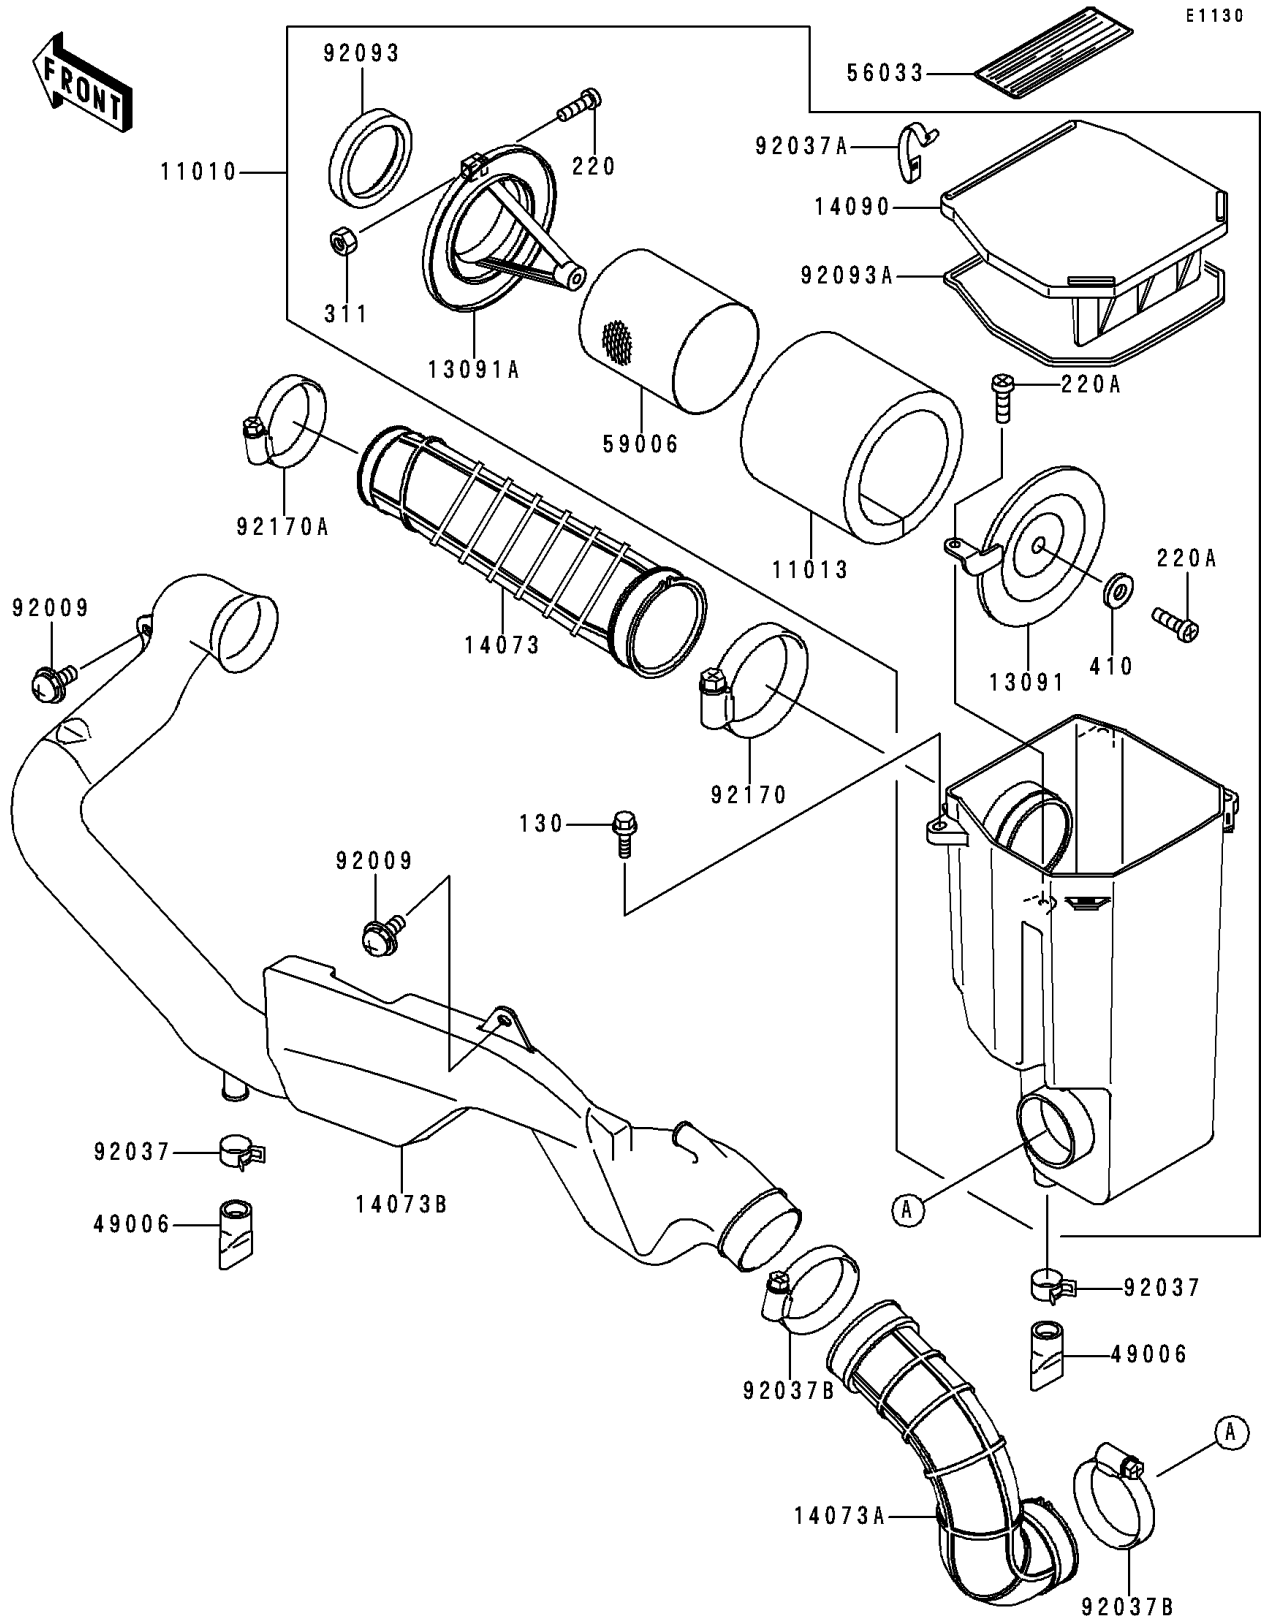

## 1998 Prairie® 400 PARTS DIAGRAM

Air Cleaner

## 1998 Prairie® 400 PARTS LIST

Air Cleaner

ITEM NAME	PART NUMBER	QUANTITY
BOLT-FLANGED (Ref # 130)	130J0620	1
SCREW-PAN-CROS (Ref # 220)	220B0516	1
SCREW-PAN-CROS,6X14 (Ref # 220A)	220B0614	1
NUT-HEX (Ref # 311)	311B0500	1
WASHER-PLAIN-SMALL,6MM (Ref # 410)	410B0600	1
FILTER-ASSY-AIR (Ref # 11010)	11010-1571	1
ELEMENT-AIR FILTER (Ref # 11013)	11013-1255	1
HOLDER,ELEMENT (Ref # 13091)	13091-1488	1
HOLDER,AIR FILTER ELEMENT (Ref # 13091A)	13091-1565	1
DUCT (Ref # 14073)	14073-1653	1
DUCT (Ref # 14073A)	14073-1654	1
DUCT (Ref # 14073B)	14073-1682	1
COVER,AIR FILTER (Ref # 14090)	14090-1663	1
BOOT (Ref # 49006)	49006-1292	1
LABEL-MANUAL,MAINTENANCE (Ref # 56033)	56033-1079	1
ARRESTER-FLAME (Ref # 59006)	59006-1052	1
SCREW,6X16 (Ref # 92009)	92009-1276	1
CLAMP (Ref # 92037)	92037-1460	1
CLAMP,AIR FILTER (Ref # 92037A)	92037-1783	1
CLAMP (Ref # 92037B)	92037-3738	1
SEAL,DUST (Ref # 92093)	92093-1322	1
SEAL,FILTER CASE (Ref # 92093A)	92093-1404	1
CLAMP (Ref # 92170)	92170-1679	1
CLAMP (Ref # 92170A)	92170-1764	1