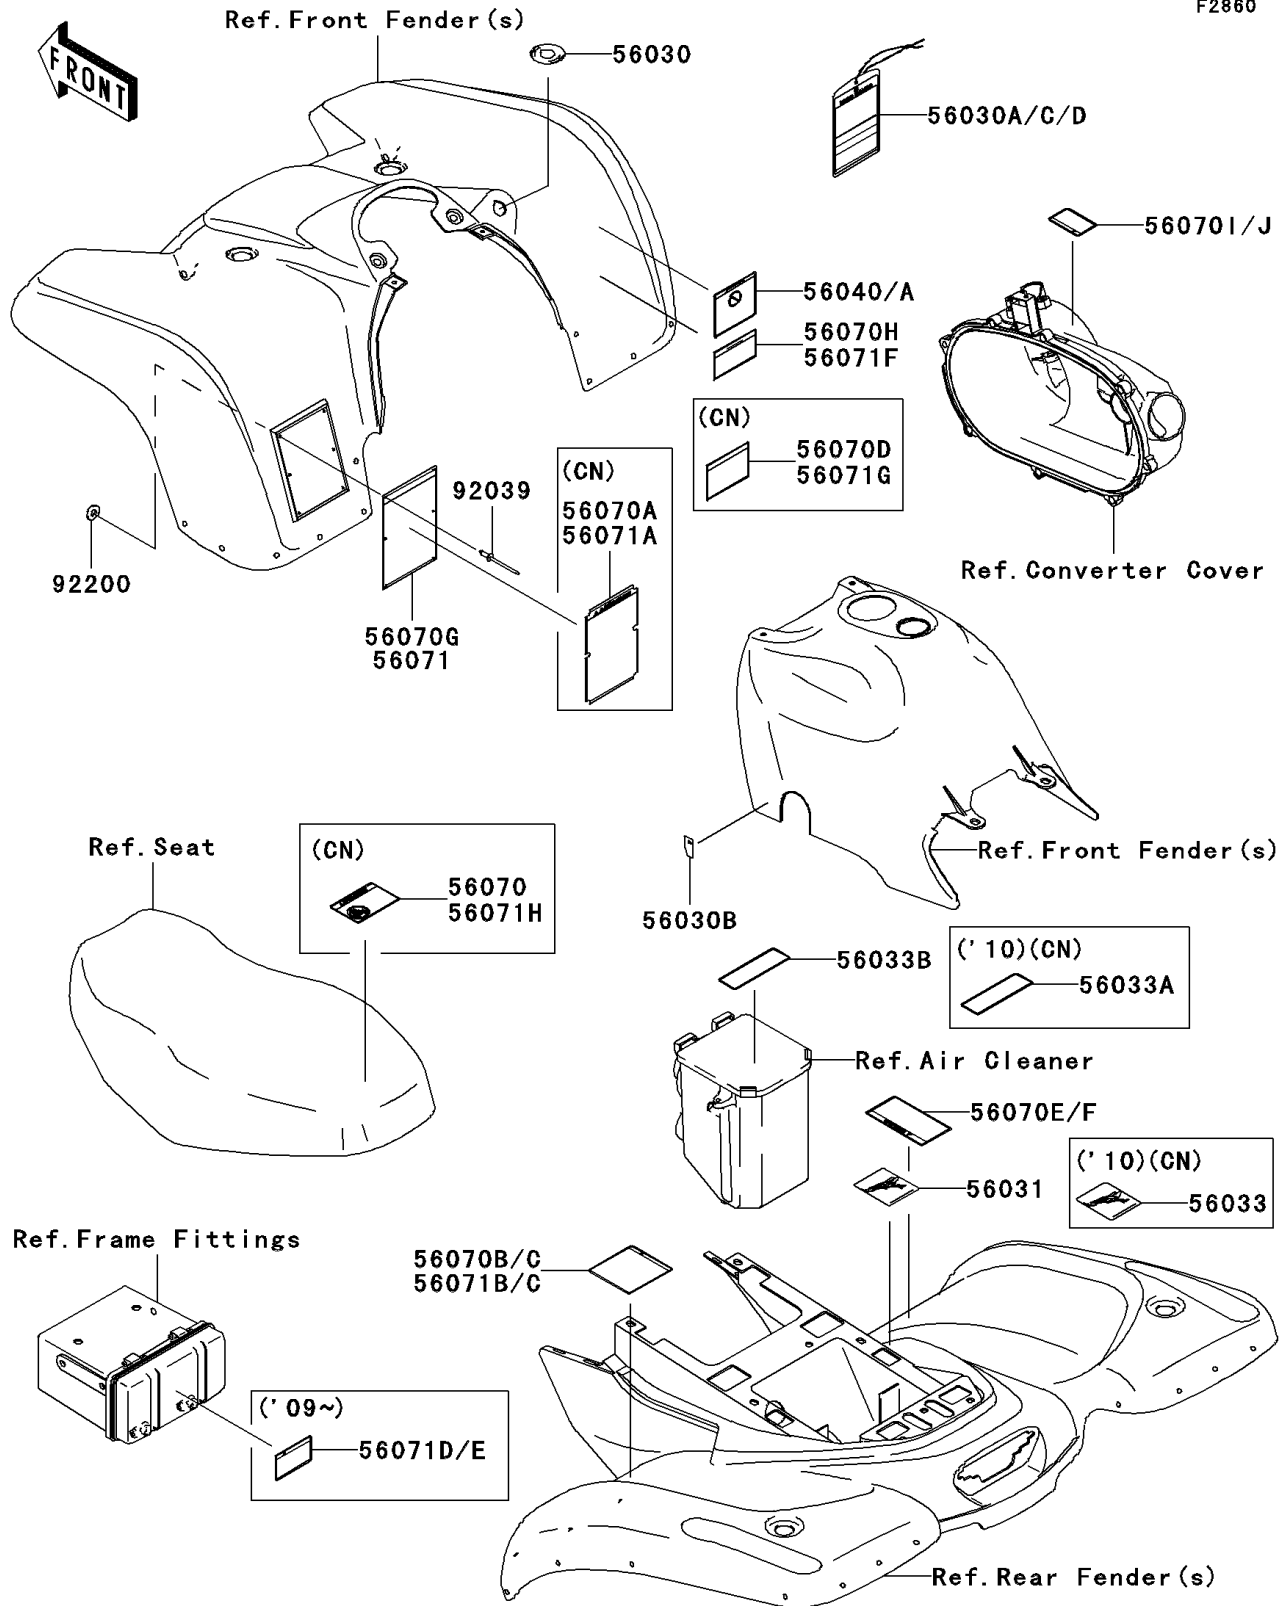

2006 Prairie® 360 4x4 Hardwoods® Green HD™ PARTS DIAGRAM

Labels

F2860

2006 Prairie® 360 4x4 Hardwoods® Green HD™ PARTS LIST

Labels

ITEM NAME	PART NUMBER	QUANTITY
LABEL,IGNITION SWITCH (Ref # 56030)	56030-0014	1
LABEL,FUEL TAP (Ref # 56030B)	56030-0129	1
LABEL-MANUAL,BATTERY VENT (Ref # 56031)	56031-1963	1
LABEL-MANUAL,AIR CLEANER (Ref # 56033B)	56033-1263	1
LABEL-WARNING,UNDER 16 (Ref # 56040)	56040-1276	1
LABEL-WARNING,TIRE&LOAD (Ref # 56070B)	56070-0033	1
LABEL-WARNING,DRIVE BELT (Ref # 56070E)	56070-0038	1
LABEL-WARNING,SERIOUS INJURY (Ref # 56070G)	56070-1151	1
LABEL-WARNING,SHIFT LEVER (Ref # 56070H)	56070-1170	1
LABEL-WARNING,CVT COVER (Ref # 56070I)	56070-1269	1
RIVET,3.2X8 (Ref # 92039)	92039-3763	1
WASHER,3.5X8X1 (Ref # 92200)	92200-1251	1
LABEL,HANGTAG (Ref # 56030A)	56030-0047	1
LABEL-WARNING,AGE (Ref # 56040A)	56040-1325	1
LABEL-WARNING,NO PASSENGER (Ref # 56070)	56070-0018	1
LABEL-WARNING,GENERAL (Ref # 56070A)	56070-0019	1
LABEL-WARNING,TIRE&LOAD (Ref # 56070C)	56070-0034	1
LABEL-WARNING,SHIFT LEVER(FREN (Ref # 56070D)	56070-0037	1
LABEL-WARNING,DRIVE BELT(FRENC (Ref # 56070F)	56070-0039	1
LABEL-WARNING,CVT COVER(FRENCH (Ref # 56070J)	56070-1271	1